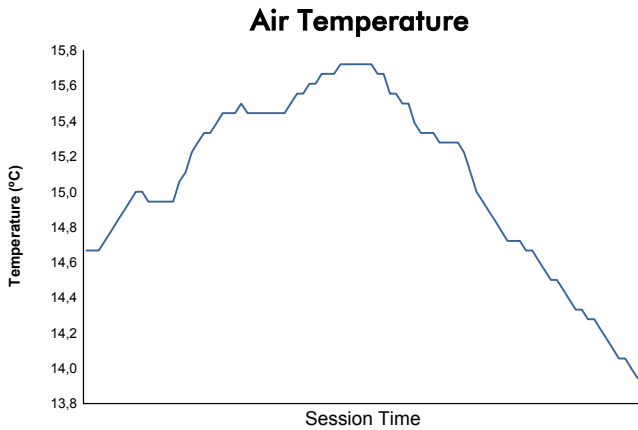

Computerised results and timing service

**6 Hours of Fuji**  
**FIA WEC**  
**Free Practice 2**  
**Weather Report**

Track Status: **DRY**