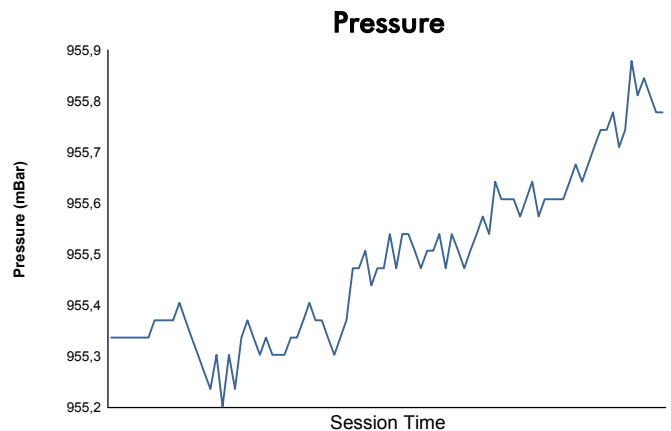

Computerised results and timing service

**6 Hours of Fuji**  
**FIA WEC**  
**Free Practice 2**  
**Weather Report**

Track Status: **DRY**