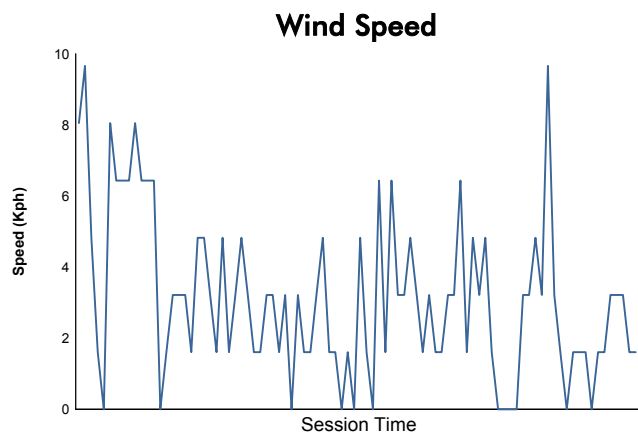

Computerised results and timing service

**6 Hours of Fuji**  
**FIA WEC**  
**Free Practice 2**  
**Weather Report**

Track Status: **DRY**