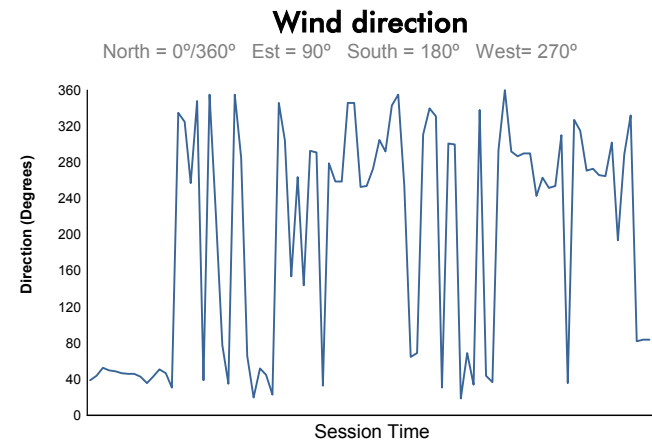

Computerised results and timing service

**6 Hours of Fuji**  
**FIA WEC**  
**Free Practice 2**  
**Weather Report**

Track Status: **DRY**