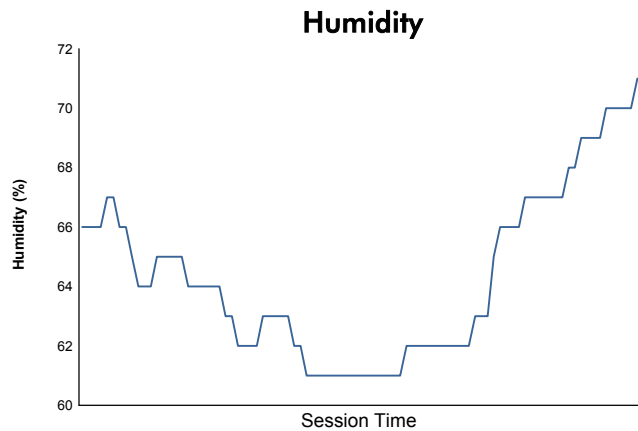

Computerised results and timing service

**6 Hours of Fuji**  
**FIA WEC**  
**Free Practice 2**  
**Weather Report**

Track Status: **DRY**