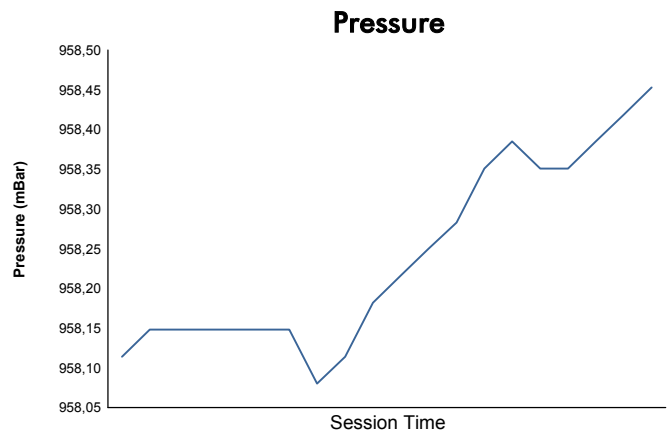

Computerised results and timing service

6 Hours of Fuji
FIA WEC
Qualifying LMGTE Pro & LMGTE Am
Weather Report

Track Status: **DRY**