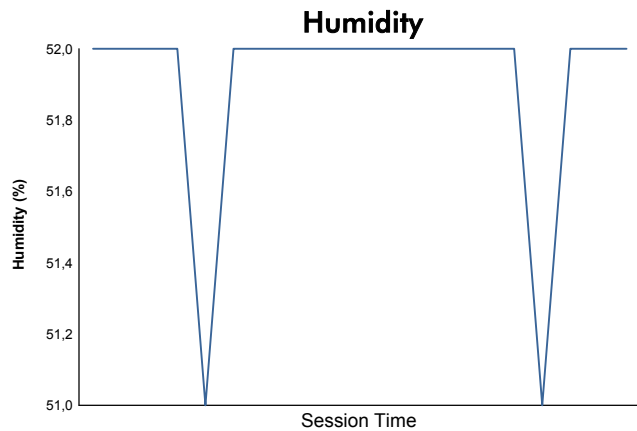

Computerised results and timing service

6 Hours of Fuji
FIA WEC
Qualifying LMGTE Pro & LMGTE Am
Weather Report

Track Status: **DRY**