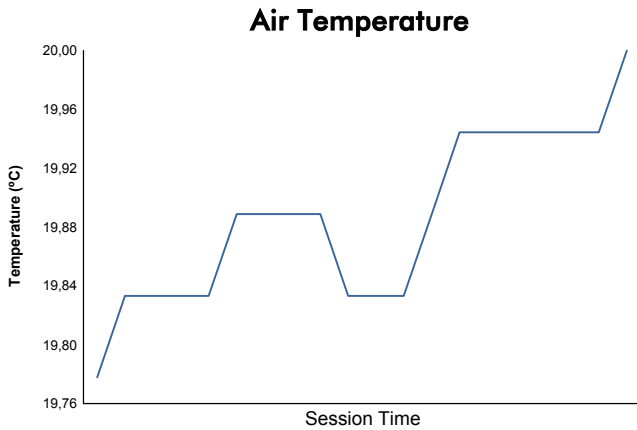

Computerised results and timing service

6 Hours of Fuji
FIA WEC
Qualifying LMGTE Pro & LMGTE Am
Weather Report

Track Status: **DRY**