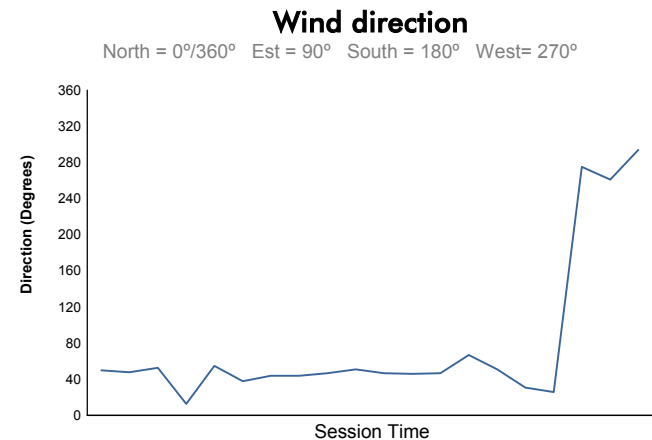

Computerised results and timing service

6 Hours of Fuji
FIA WEC
Qualifying LMGTE Pro & LMGTE Am
Weather Report

Track Status: **DRY**