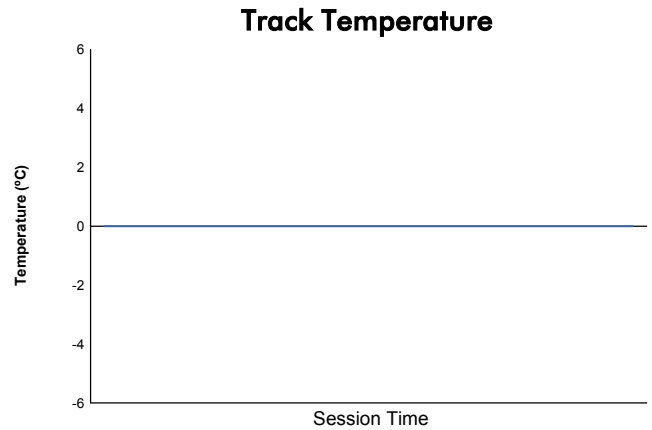

Computerised results and timing service

6 Hours of Fuji
FIA WEC
Qualifying LMGTE Pro & LMGTE Am
Weather Report

Track Status: **DRY**