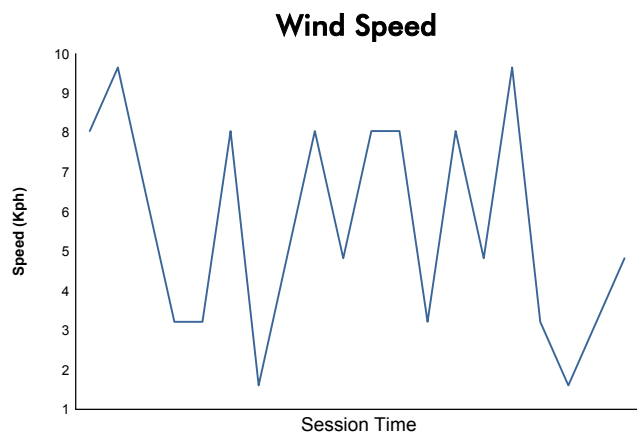

Computerised results and timing service

6 Hours of Fuji
FIA WEC
Qualifying LMGTE Pro & LMGTE Am
Weather Report

Track Status: **DRY**