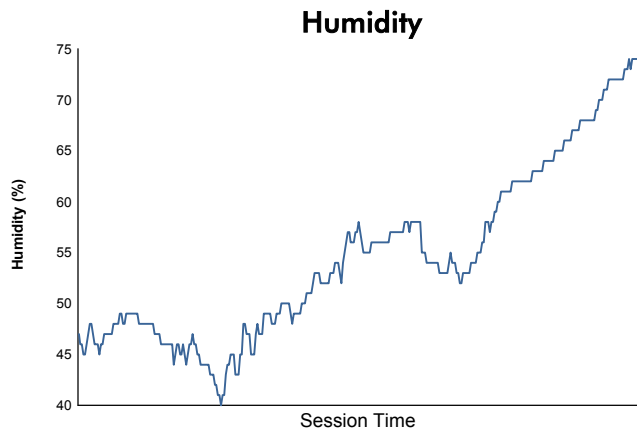

Computerised results and timing service

**6 Hours of Fuji**  
**FIA WEC**  
**Race**  
**Weather Report**

Track Status:

**DRY**