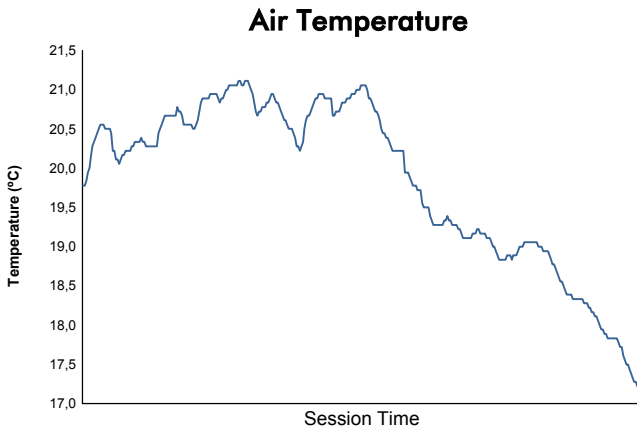

Computerised results and timing service

**6 Hours of Fuji**  
**FIA WEC**  
**Race**  
**Weather Report**

Track Status:

**DRY**