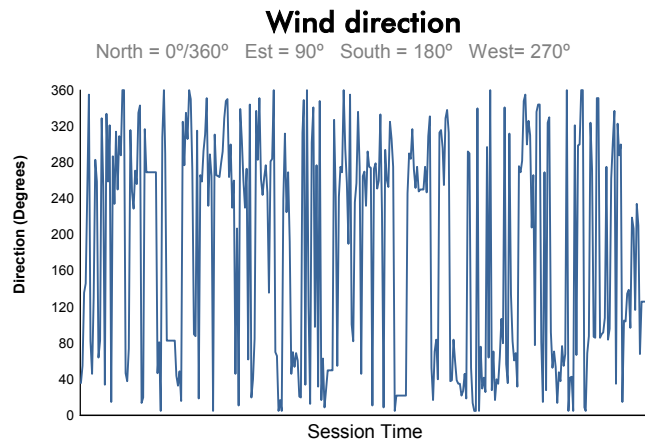

Computerised results and timing service

**6 Hours of Fuji**  
**FIA WEC**  
**Race**  
**Weather Report**

Track Status:

**DRY**