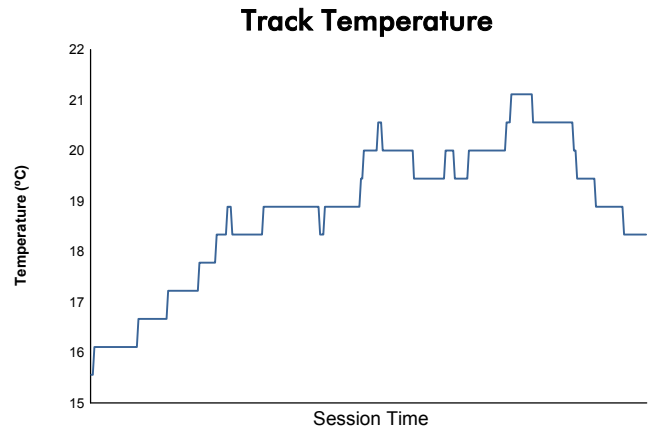

Computerised results and timing service

**6 Hours of Fuji**  
**FIA WEC**  
**Race**  
**Weather Report**

Track Status:

**DRY**