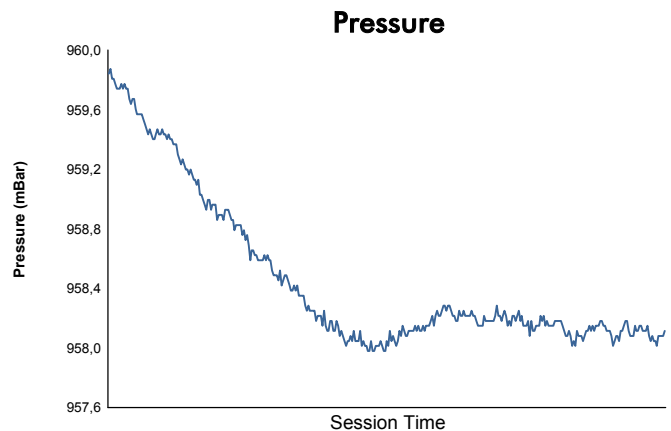

Computerised results and timing service

**6 Hours of Fuji**  
**FIA WEC**  
**Race**  
**Weather Report**

Track Status:

**DRY**