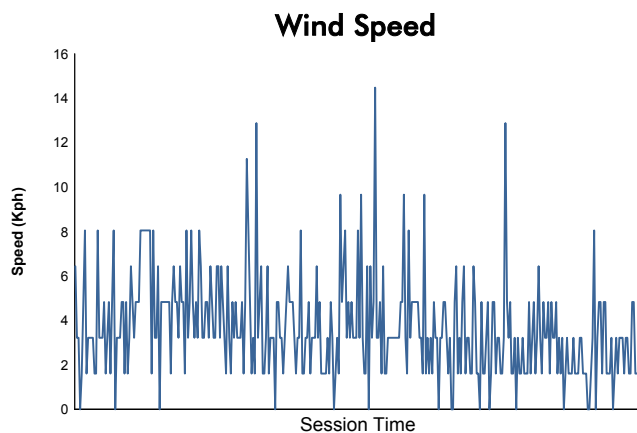

Computerised results and timing service

**6 Hours of Fuji**  
**FIA WEC**  
**Race**  
**Weather Report**

Track Status:

**DRY**