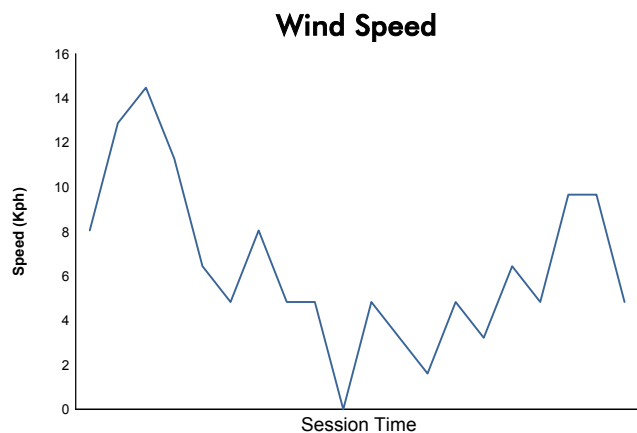

Computerised results and timing service

6 Hours of Shanghai

FIA WEC

Qualifying LMGTE Pro & LMGTE Am

Weather Report

Track Status:

DRY