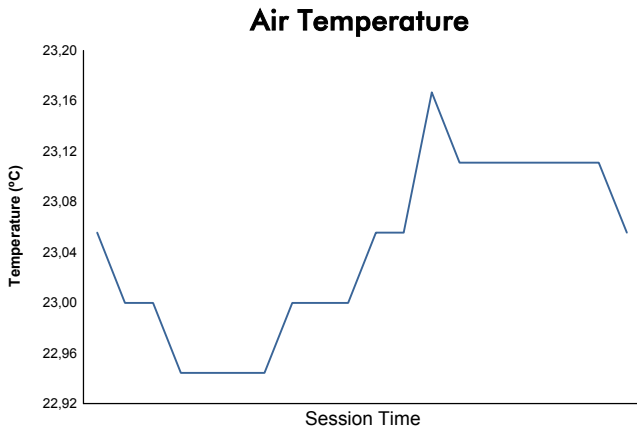

Computerised results and timing service

6 Hours of Shanghai

FIA WEC

Qualifying LMGTE Pro & LMGTE Am

Weather Report

Track Status:

DRY