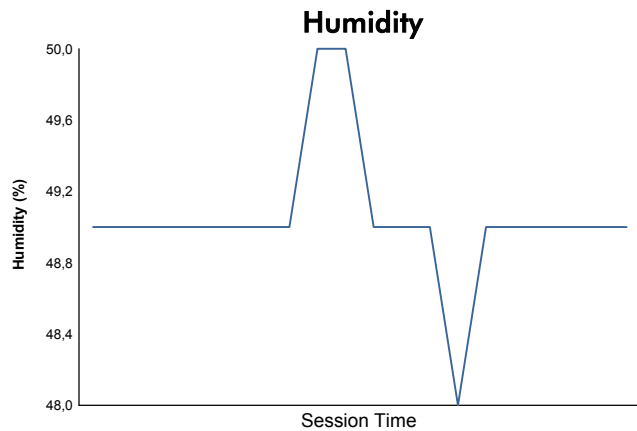

Computerised results and timing service

6 Hours of Shanghai

FIA WEC

Qualifying LMGTE Pro & LMGTE Am

Weather Report

Track Status:

DRY