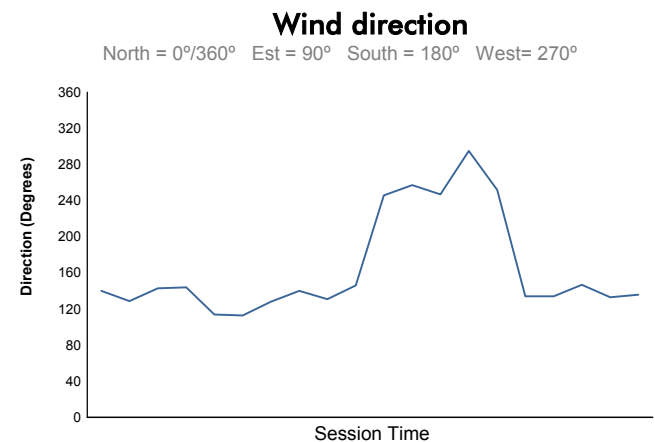

Computerised results and timing service

6 Hours of Shanghai

FIA WEC

Qualifying LMGTE Pro & LMGTE Am

Weather Report

Track Status:

DRY