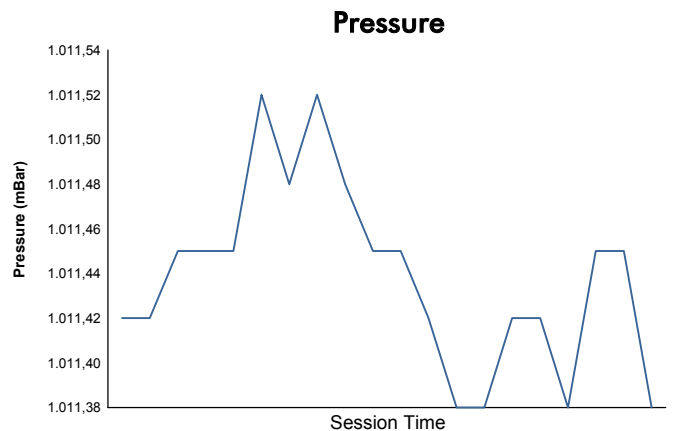

Computerised results and timing service

6 Hours of Shanghai

FIA WEC

Qualifying LMGTE Pro & LMGTE Am

Weather Report

Track Status:

DRY