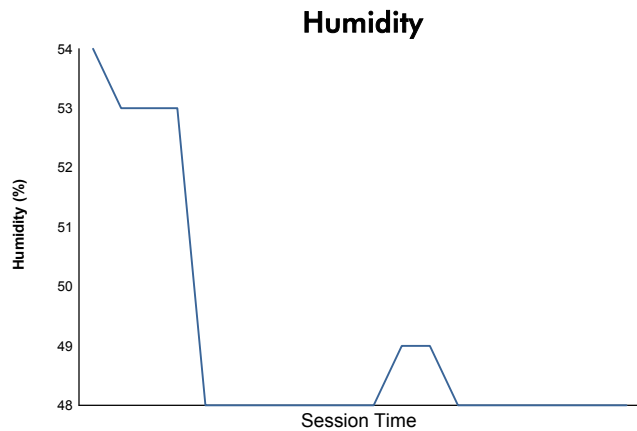

Computerised results and timing service

6 Hours of Shanghai
FIA WEC
Qualifying LMP1 & LMP2
Weather Report

Track Status:

DRY