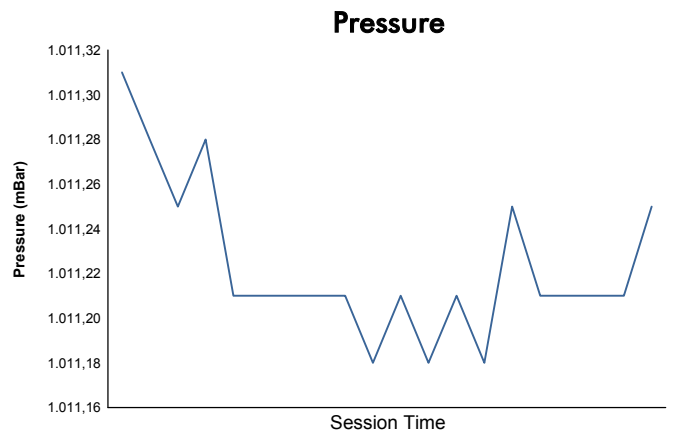

Computerised results and timing service

6 Hours of Shanghai
FIA WEC
Qualifying LMP1 & LMP2
Weather Report

Track Status:

DRY