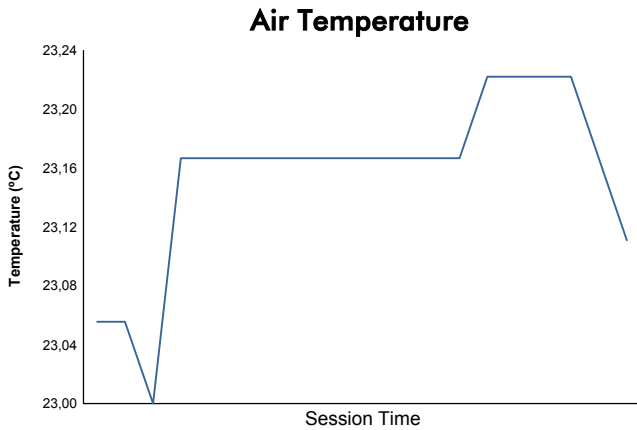

Computerised results and timing service

6 Hours of Shanghai
FIA WEC
Qualifying LMP1 & LMP2
Weather Report

Track Status:

DRY