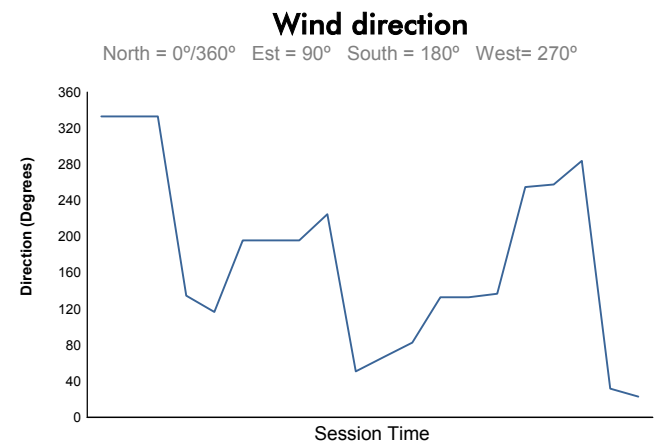

Computerised results and timing service

6 Hours of Shanghai
FIA WEC
Qualifying LMP1 & LMP2
Weather Report

Track Status:

DRY