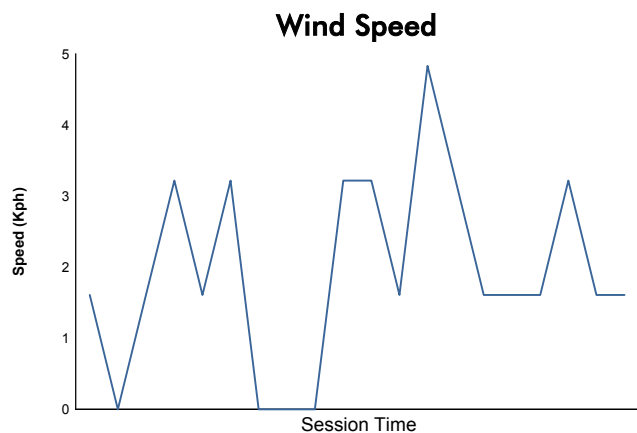

Computerised results and timing service

6 Hours of Shanghai
FIA WEC
Qualifying LMP1 & LMP2
Weather Report

Track Status:

DRY