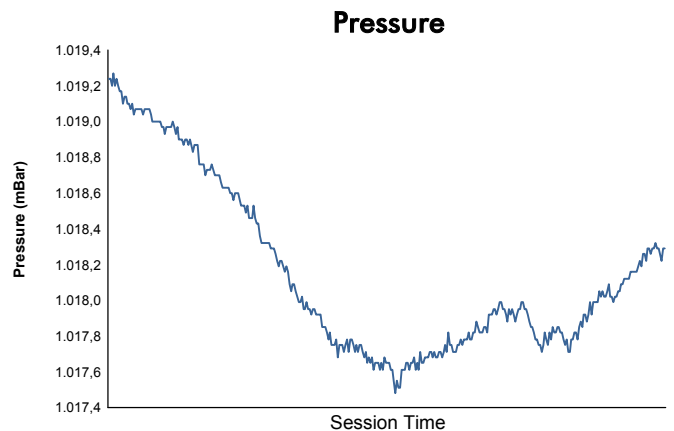

Computerised results and timing service

**6 Hours of Shanghai**  
**FIA WEC**  
**Race**  
**Weather Report**

Track Status:

**DRY**