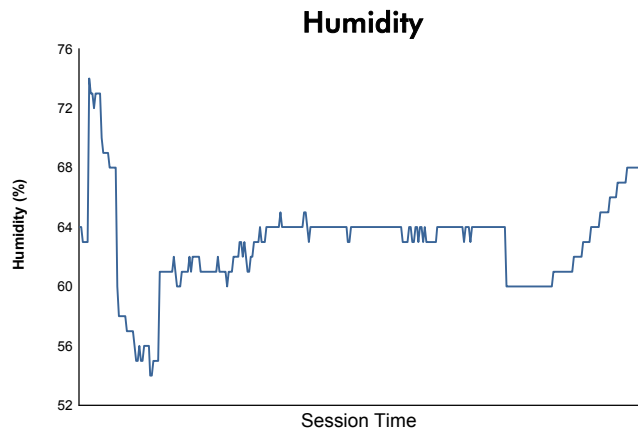

Computerised results and timing service

**6 Hours of Shanghai**  
**FIA WEC**  
**Race**  
**Weather Report**

Track Status:

**DRY**