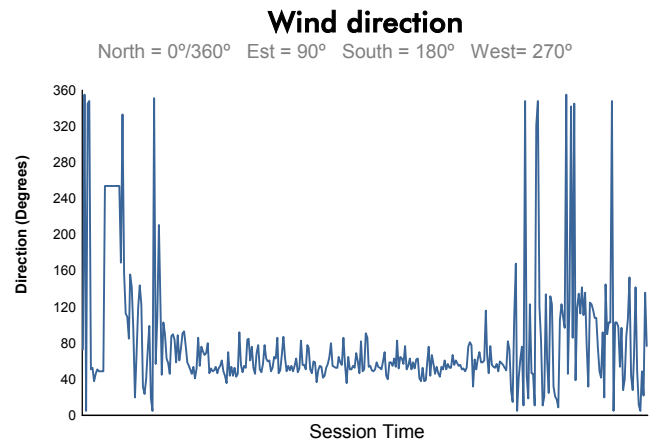

Computerised results and timing service

**6 Hours of Shanghai**  
**FIA WEC**  
**Race**  
**Weather Report**

Track Status:

**DRY**