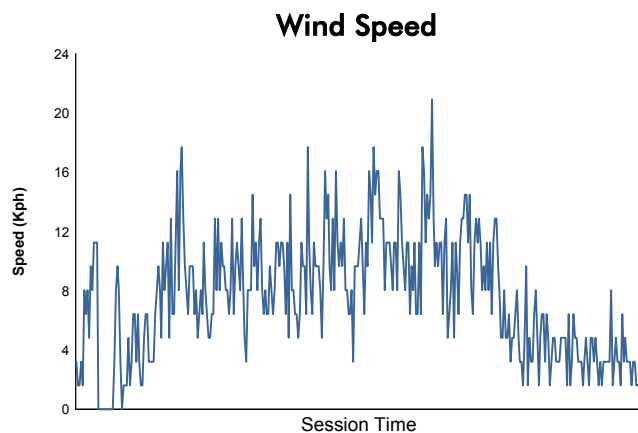

Computerised results and timing service

**6 Hours of Shanghai**  
**FIA WEC**  
**Race**  
**Weather Report**

Track Status:

**DRY**