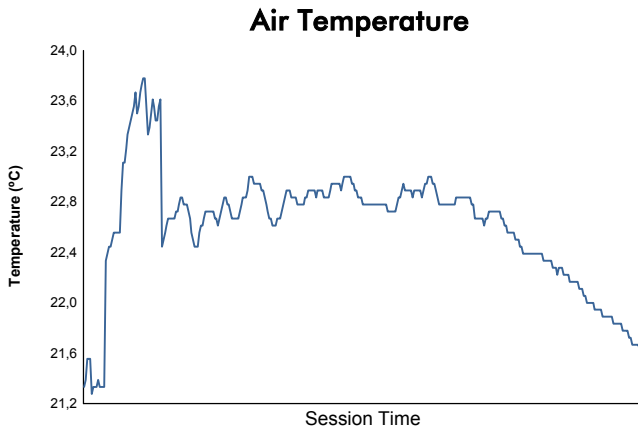

Computerised results and timing service

**6 Hours of Shanghai**  
**FIA WEC**  
**Race**  
**Weather Report**

Track Status:

**DRY**