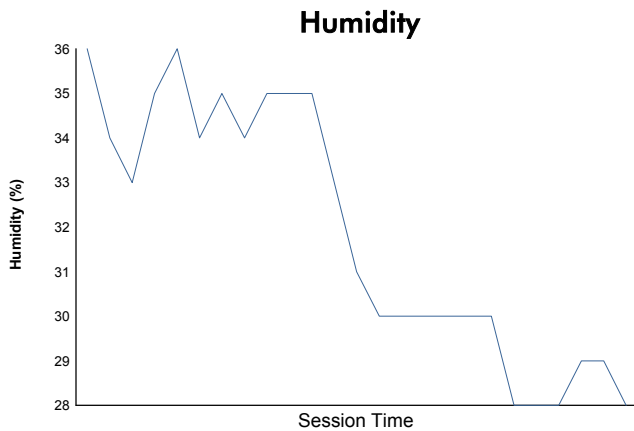

6 Hours of Bahrain
Porsche GT3 Cup Challenge ME
Race 2

Weather Report

Track Status: **DRY**