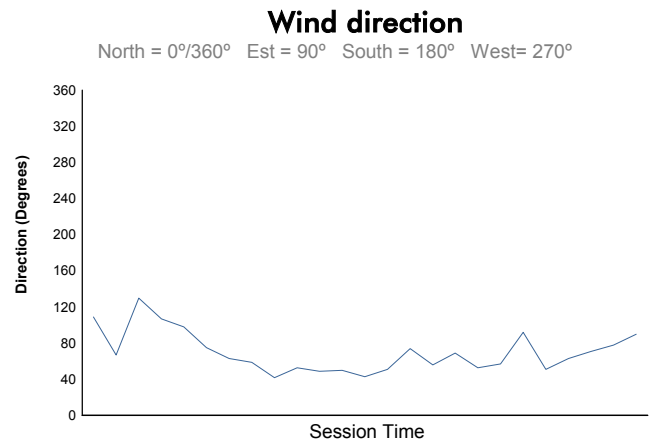

6 Hours of Bahrain
Porsche GT3 Cup Challenge ME
Race 2

Weather Report

Track Status: **DRY**