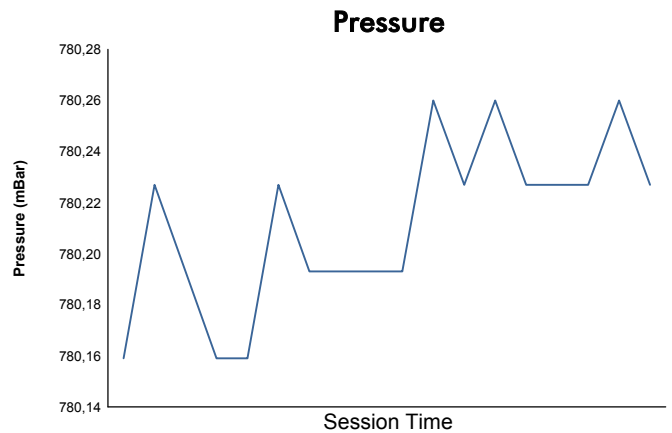

Computerised results and timing service

6 Hours of Mexico
FIA WEC
Qualifying LMGTE Pro & LMGTE Am
Weather Report

Track Status: **DRY**