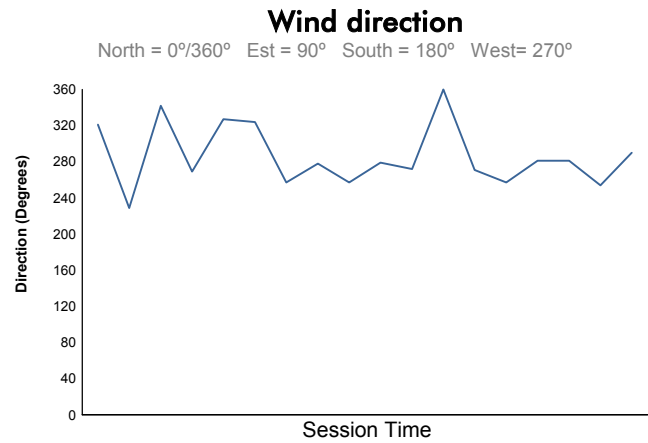

Computerised results and timing service

6 Hours of Mexico
FIA WEC
Qualifying LMGTE Pro & LMGTE Am
Weather Report

Track Status: **DRY**