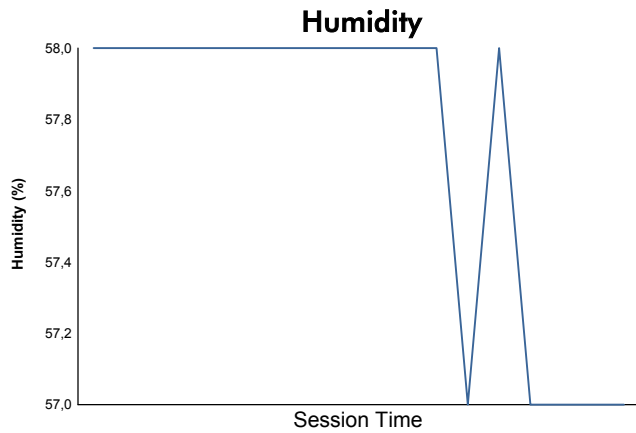

Computerised results and timing service

6 Hours of Mexico
FIA WEC
Qualifying LMGTE Pro & LMGTE Am
Weather Report

Track Status: **DRY**