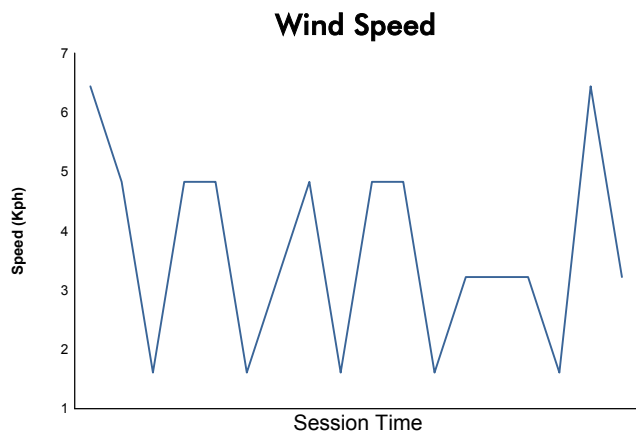

Computerised results and timing service

6 Hours of Mexico
FIA WEC
Qualifying LMGTE Pro & LMGTE Am
Weather Report

Track Status: **DRY**