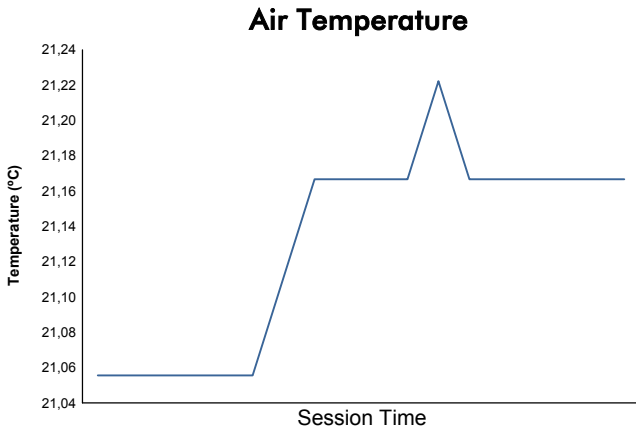

Computerised results and timing service

6 Hours of Mexico
FIA WEC
Qualifying LMGTE Pro & LMGTE Am
Weather Report

Track Status: **DRY**