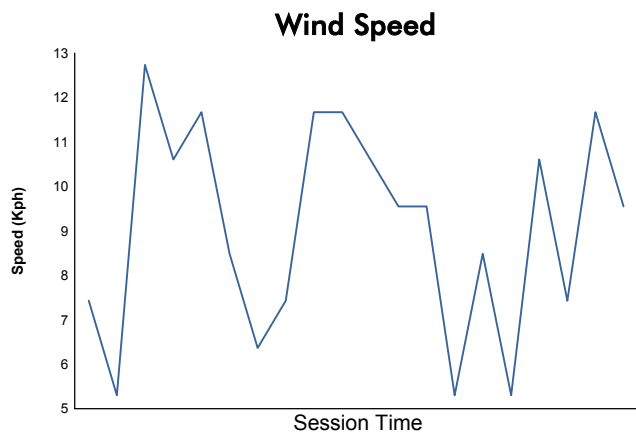

Computerised results and timing service

6 Hours of Shanghai
FIA WEC
Qualifying LMGTE Pro & LMGTE Am
Weather Report

Track Status: **DRY**