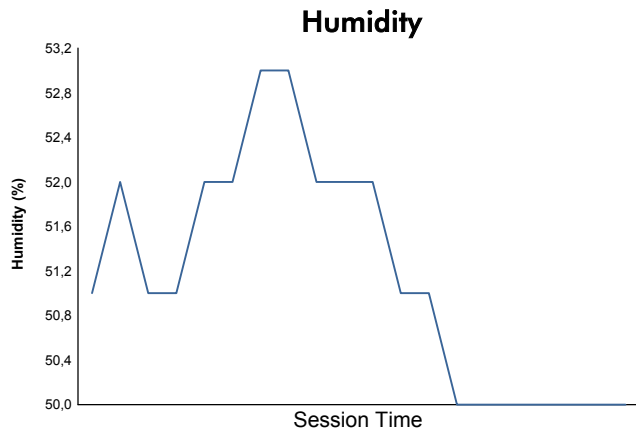

Computerised results and timing service

6 Hours of Shanghai
FIA WEC
Qualifying LMGTE Pro & LMGTE Am
Weather Report

Track Status: **DRY**