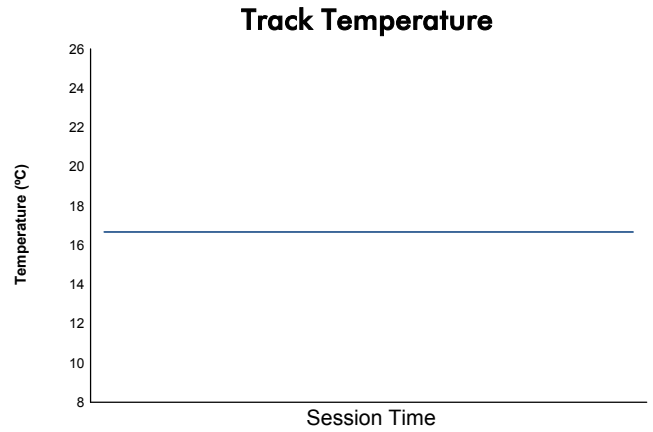

Computerised results and timing service

6 Hours of Shanghai
FIA WEC
Qualifying LMGTE Pro & LMGTE Am
Weather Report

Track Status: **DRY**