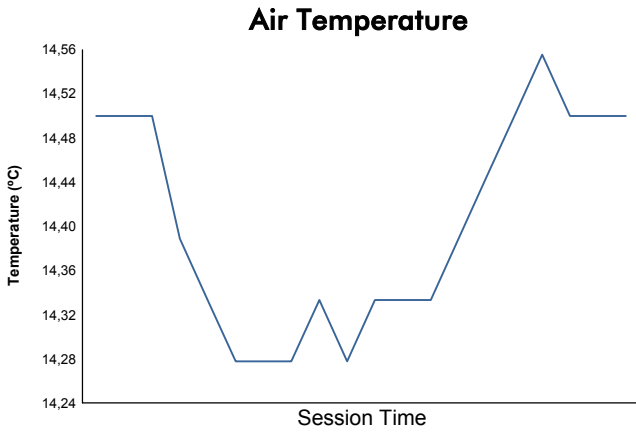

Computerised results and timing service

6 Hours of Shanghai
FIA WEC
Qualifying LMGTE Pro & LMGTE Am
Weather Report

Track Status: **DRY**