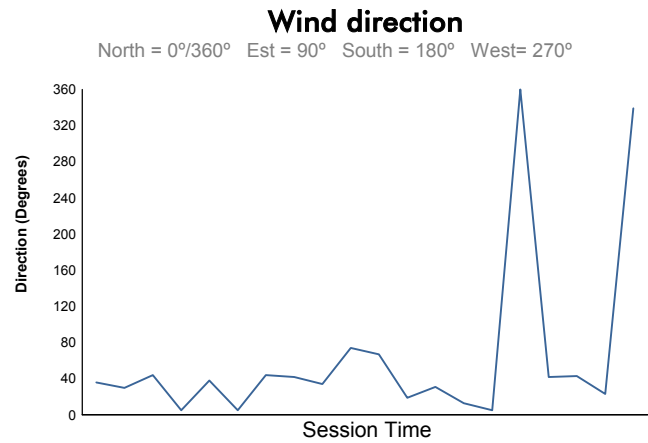

Computerised results and timing service

6 Hours of Shanghai
FIA WEC
Qualifying LMGTE Pro & LMGTE Am
Weather Report

Track Status: **DRY**