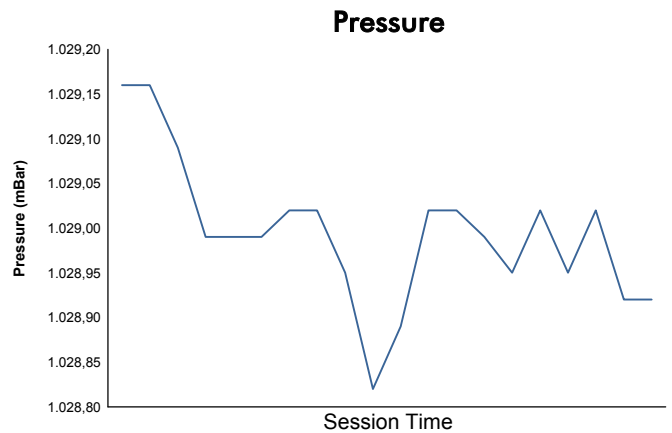

Computerised results and timing service

6 Hours of Shanghai
FIA WEC
Qualifying LMGTE Pro & LMGTE Am
Weather Report

Track Status: **DRY**