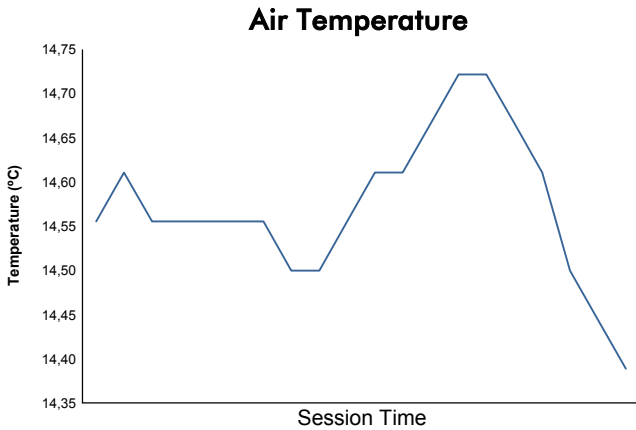

Computerised results and timing service

6 Hours of Shanghai
FIA WEC
Qualifying LMP1 & LMP2
Weather Report

Track Status: **DRY**