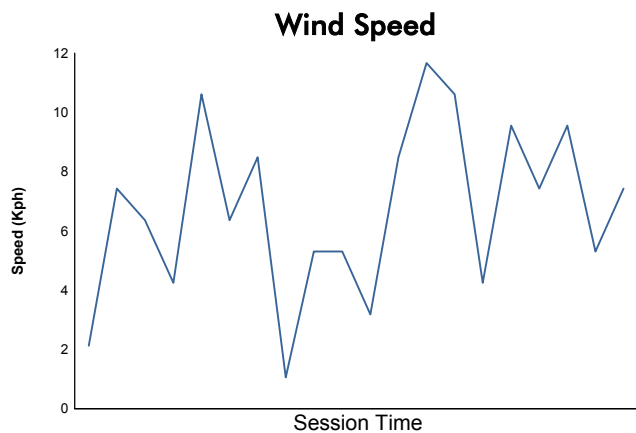

Computerised results and timing service

6 Hours of Shanghai
FIA WEC
Qualifying LMP1 & LMP2
Weather Report

Track Status: **DRY**