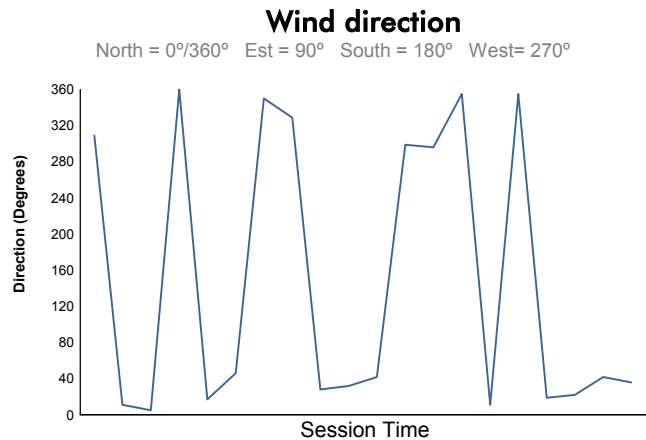

Computerised results and timing service

6 Hours of Shanghai
FIA WEC
Qualifying LMP1 & LMP2
Weather Report

Track Status: **DRY**