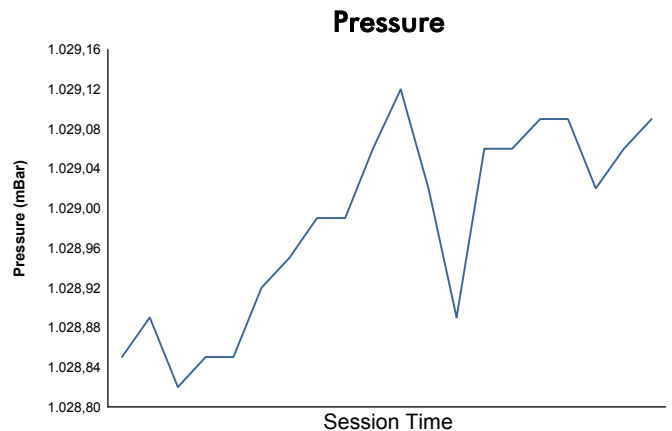

Computerised results and timing service

6 Hours of Shanghai
FIA WEC
Qualifying LMP1 & LMP2
Weather Report

Track Status: **DRY**