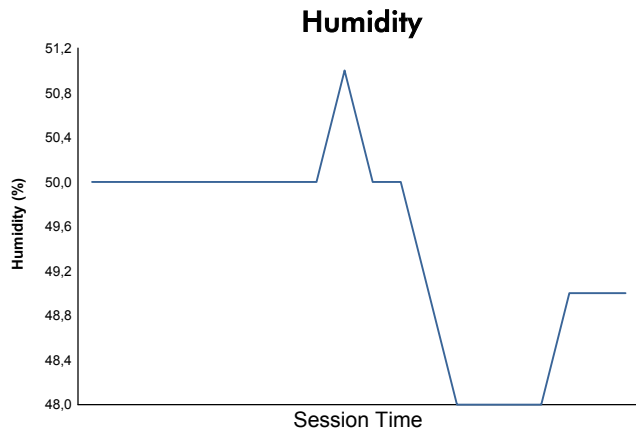

Computerised results and timing service

6 Hours of Shanghai
FIA WEC
Qualifying LMP1 & LMP2
Weather Report

Track Status: **DRY**