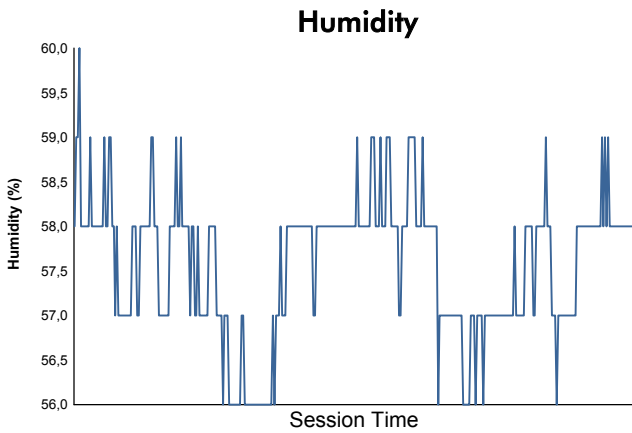

Computerised results and timing service

6 Hours of Shanghai
FIA WEC
Race
Weather Report

Track Status: **DRY**