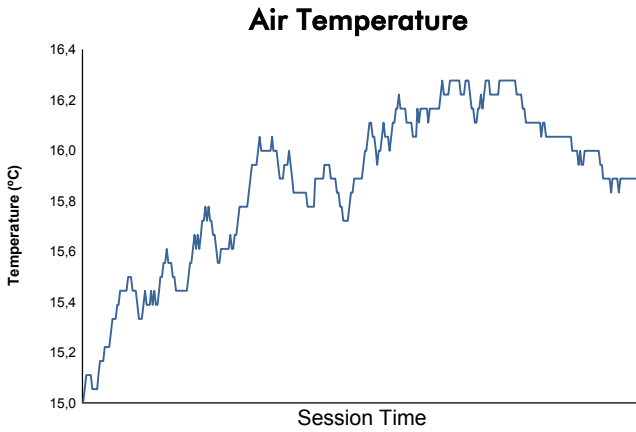

Computerised results and timing service

6 Hours of Shanghai
FIA WEC
Race
Weather Report

Track Status: **DRY**