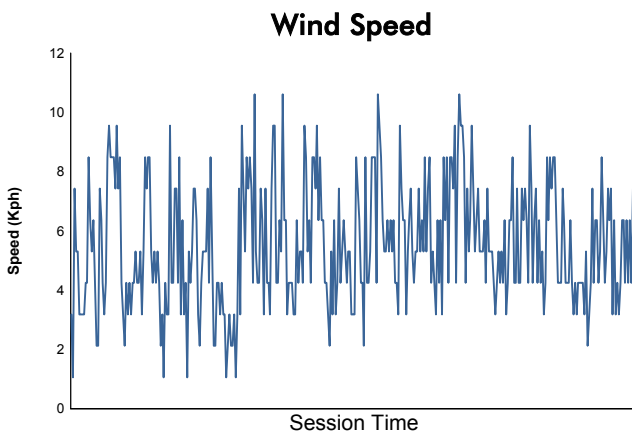

Computerised results and timing service

6 Hours of Shanghai
FIA WEC
Race
Weather Report

Track Status: **DRY**