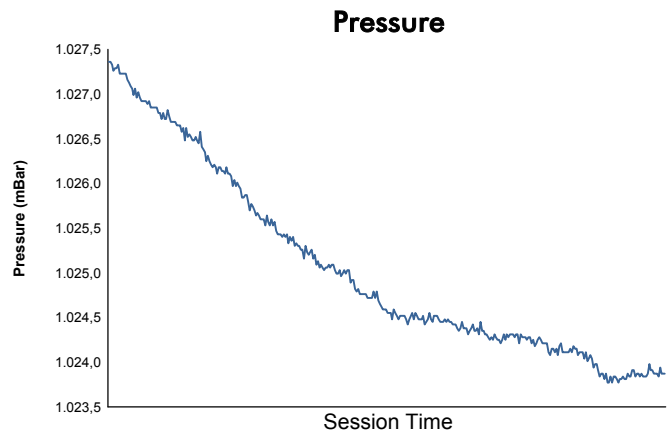

Computerised results and timing service

6 Hours of Shanghai
FIA WEC
Race
Weather Report

Track Status: **DRY**