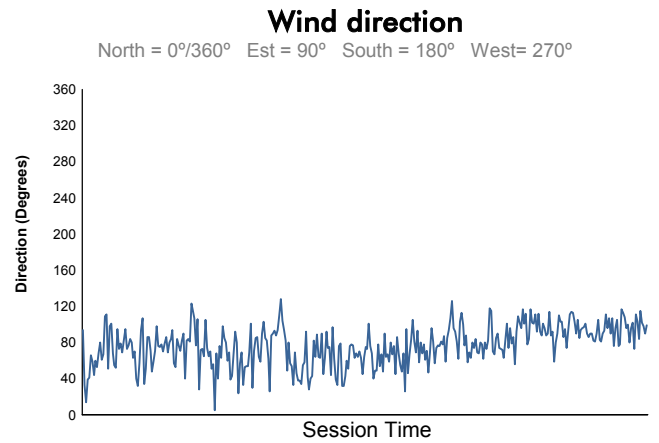

Computerised results and timing service

6 Hours of Shanghai
FIA WEC
Race
Weather Report

Track Status: **DRY**