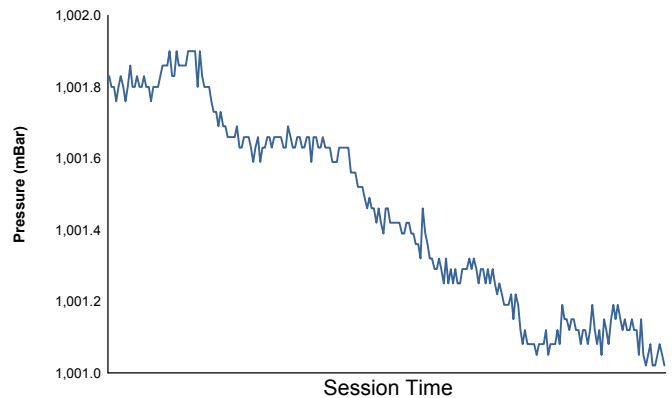

FIA WEC
Official Prologue
Morning Test Session

Weather Report

Air Temperature

Track Temperature

Humidity

Pressure

Wind Speed

Wind direction