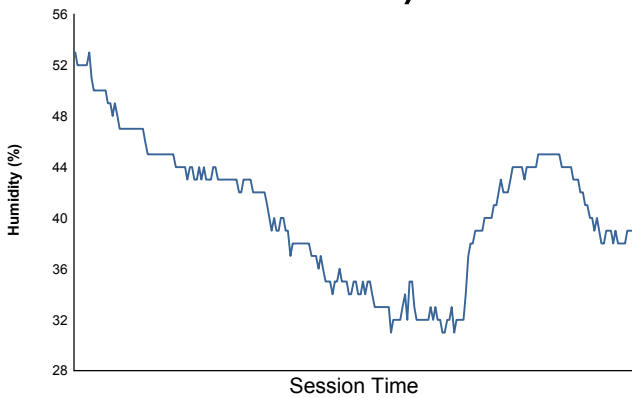

FIA WEC
Official Prologue
Morning Test Session

Weather Report

Air Temperature

Track Temperature

Humidity

Pressure

Wind Speed

Wind direction