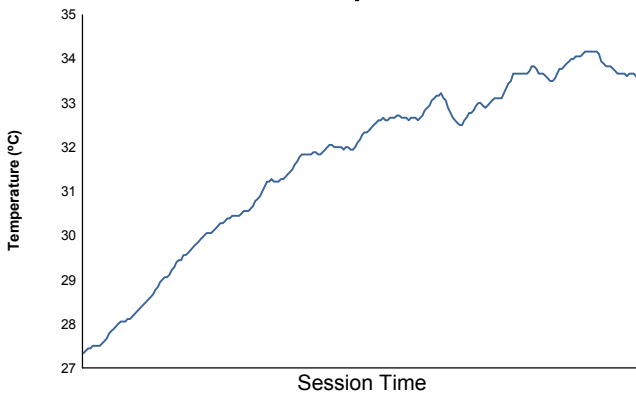

FIA WEC
Official Prologue
Morning Test Session

Weather Report

Air Temperature

Track Temperature

Humidity

Pressure

Wind Speed

Wind direction

Track Status: **DRY**