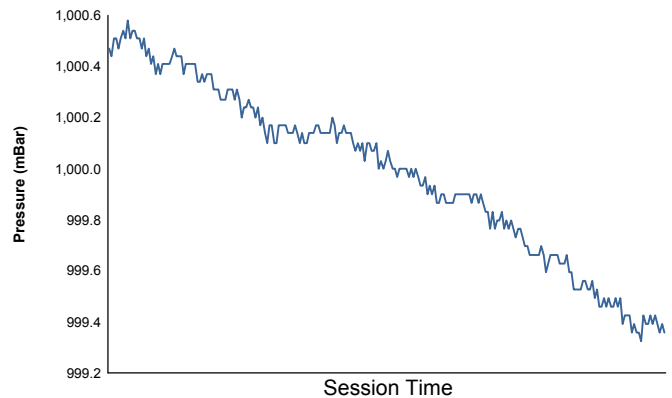

FIA WEC
Official Prologue
Morning Test Session

Weather Report

Air Temperature

Track Temperature

Humidity

Pressure

Wind Speed

Wind direction

Track Status: **DRY**