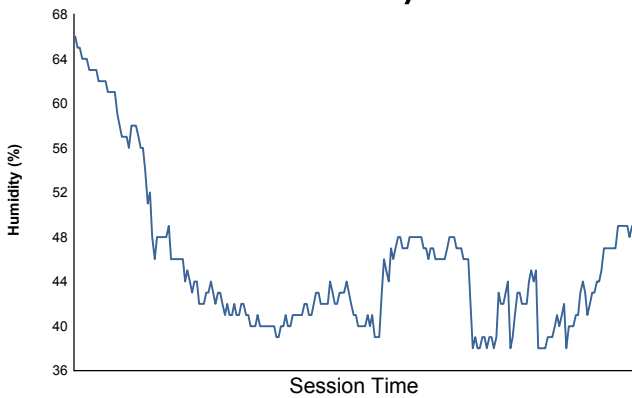

FIA WEC
Official Prologue
Morning Test Session

Weather Report

Air Temperature

Track Temperature

Humidity

Pressure

Wind Speed

Wind direction