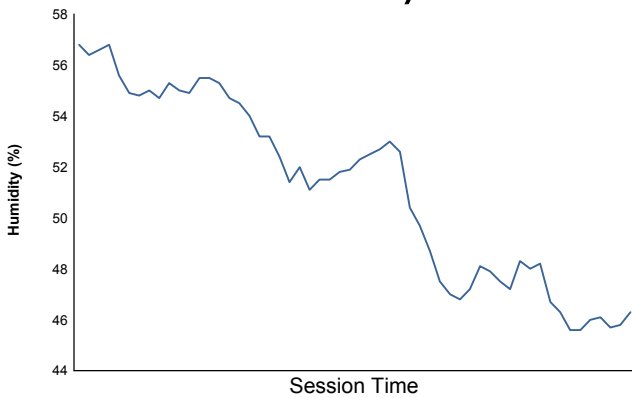

**FIA WEC**  
**4 Hours of Shanghai**  
**Free Practice 3**

**Weather Report**

**Air Temperature**

**Track Temperature**

**Humidity**

**Pressure**

**Wind Speed**

**Wind direction**

**Rain Level**

Track Status: **DRY**