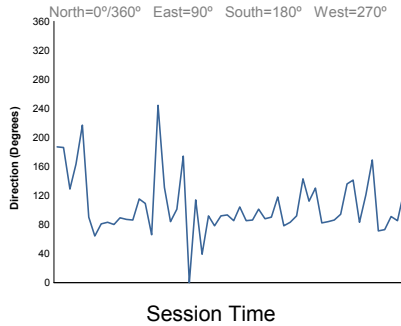

**FIA WEC**  
**4 Hours of Shanghai**  
**Free Practice 3**

**Weather Report**

**Air Temperature**

**Track Temperature**

**Humidity**

**Pressure**

**Wind Speed**

**Wind direction**

**Rain Level**

Track Status: **DRY**