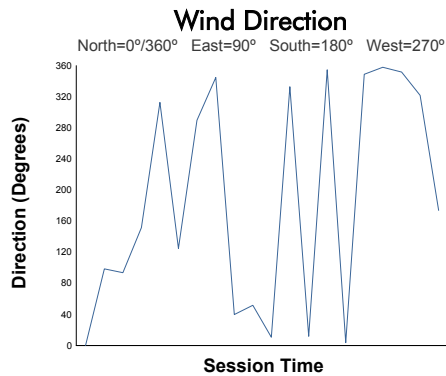

**Total 6 Hours of Spa-Francorchamps**  
FIA WEC  
Qualifying LMGTE Pro & LMGTE Am

**Amended**

**Weather Report**

Track Status: **DRY**