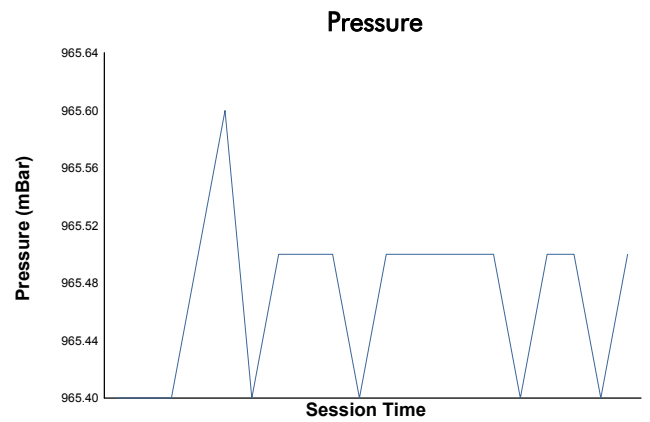

**Total 6 Hours of Spa-Francorchamps**  
FIA WEC  
Qualifying LMGTE Pro & LMGTE Am

**Amended**

**Weather Report**

Track Status: **DRY**