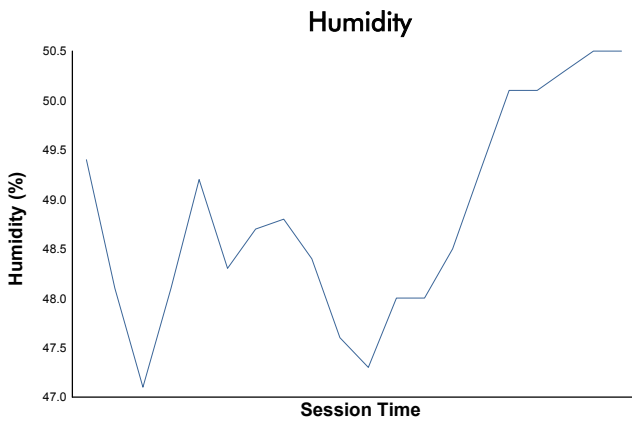

**Total 6 Hours of Spa-Francorchamps**  
FIA WEC  
Qualifying LMGTE Pro & LMGTE Am

**Amended**

**Weather Report**

Track Status: **DRY**