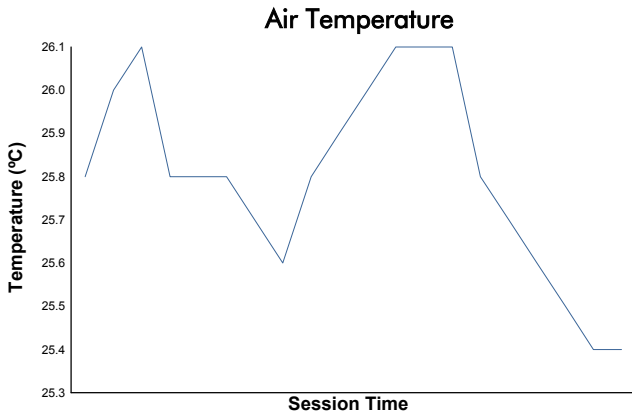

**Total 6 Hours of Spa-Francorchamps**  
FIA WEC  
Qualifying LMGTE Pro & LMGTE Am

**Amended**

**Weather Report**

Track Status: **DRY**