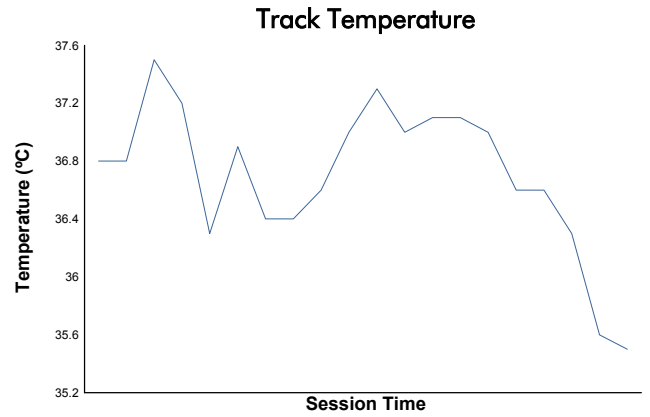

**Total 6 Hours of Spa-Francorchamps**  
FIA WEC  
Qualifying LMGTE Pro & LMGTE Am

**Amended**

**Weather Report**

Track Status: **DRY**