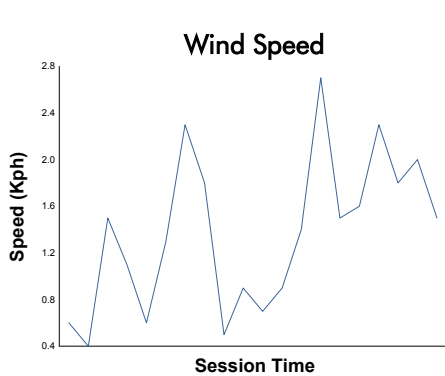

**Total 6 Hours of Spa-Francorchamps**  
FIA WEC  
Qualifying LMGTE Pro & LMGTE Am

**Amended**

**Weather Report**

Track Status: **DRY**