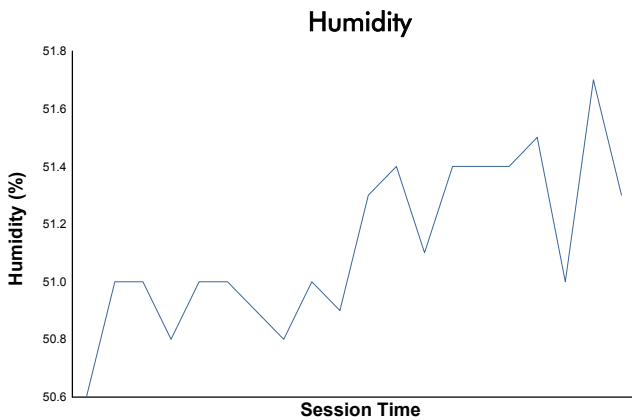

Total 6 Hours of Spa-Francorchamps

FIA WEC

Qualifying LMP1 & LMP2

Weather Report

Track Status: **DRY**