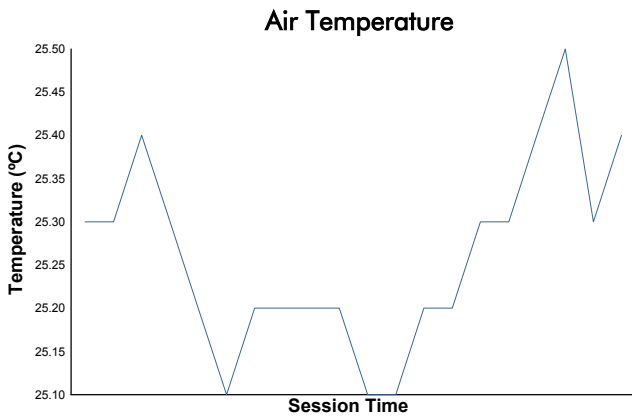

Total 6 Hours of Spa-Francorchamps

FIA WEC

Qualifying LMP1 & LMP2

Weather Report

Track Status: **DRY**