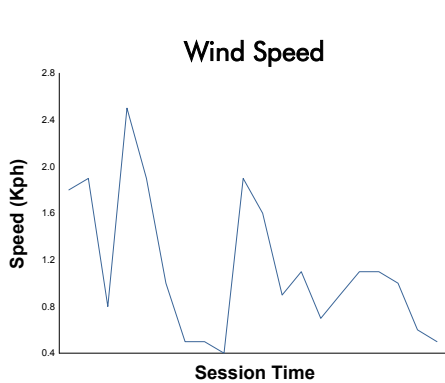

Total 6 Hours of Spa-Francorchamps

FIA WEC

Qualifying LMP1 & LMP2

Weather Report

Track Status: **DRY**