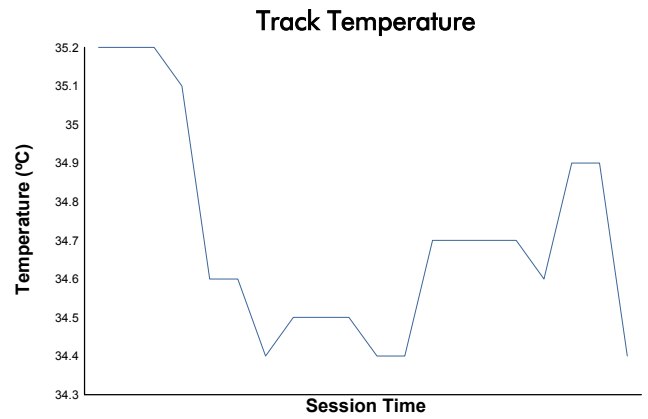

Total 6 Hours of Spa-Francorchamps

FIA WEC

Qualifying LMP1 & LMP2

Weather Report

Track Status: **DRY**