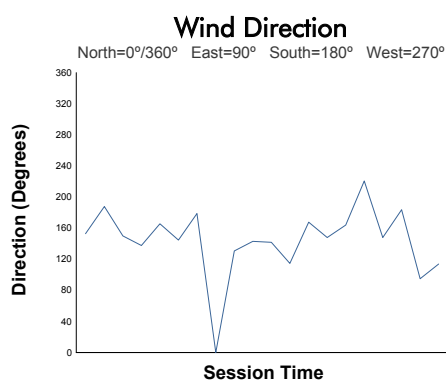

Total 6 Hours of Spa-Francorchamps

FIA WEC

Qualifying LMP1 & LMP2

Weather Report

Track Status: **DRY**