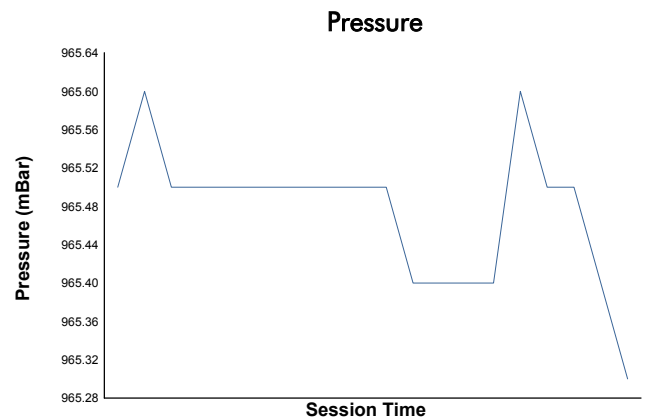

Total 6 Hours of Spa-Francorchamps

FIA WEC

Qualifying LMP1 & LMP2

Weather Report

Track Status: **DRY**