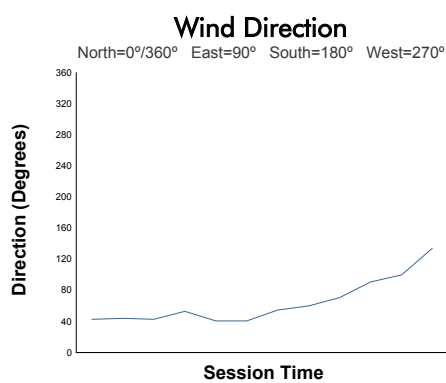

FIA WEC
Lone Star Le Mans
Qualifying LMG T3

Weather Report

Track Status: **DRY**