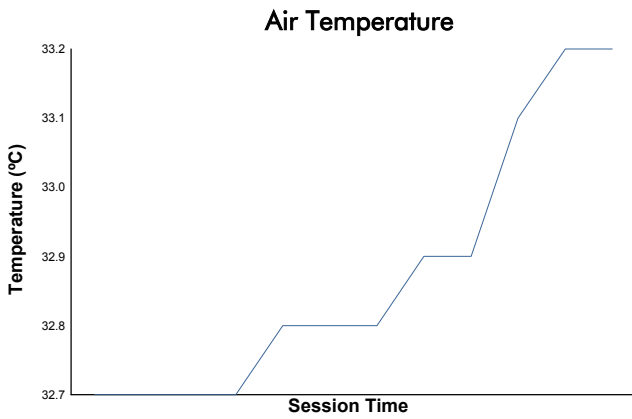

FIA WEC
Lone Star Le Mans
Qualifying LMG T3

Weather Report

Track Status: **DRY**