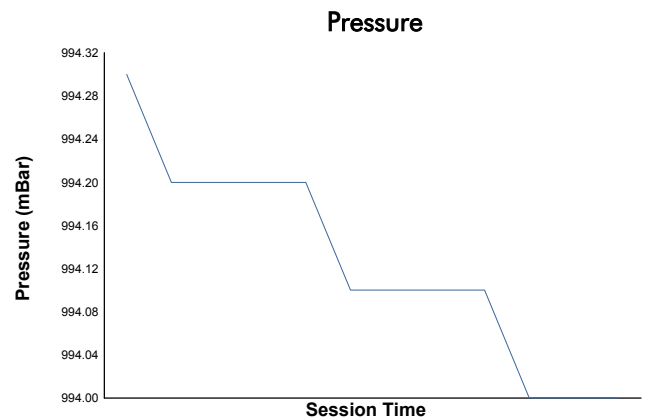

FIA WEC
Lone Star Le Mans
Qualifying LMG T3

Weather Report

Track Status: **DRY**