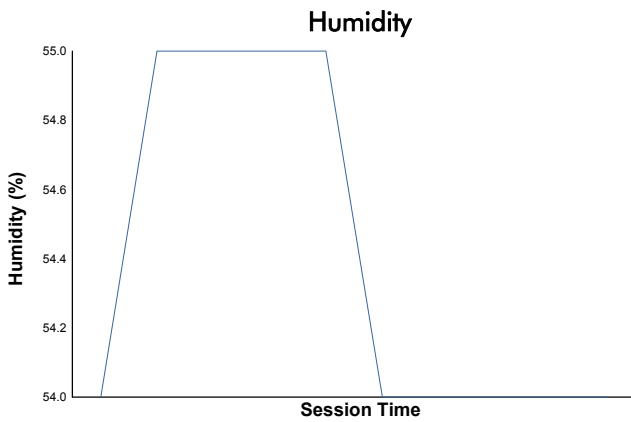

**FIA WEC**  
Lone Star Le Mans  
Hyperpole LMGTT3

Weather Report

Track Status: **DRY**