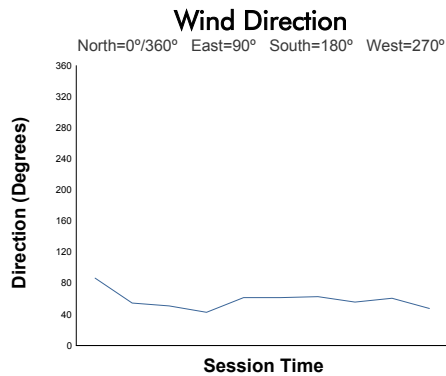

**FIA WEC**  
Lone Star Le Mans  
Hyperpole LMGTT3

Weather Report

Track Status: **DRY**