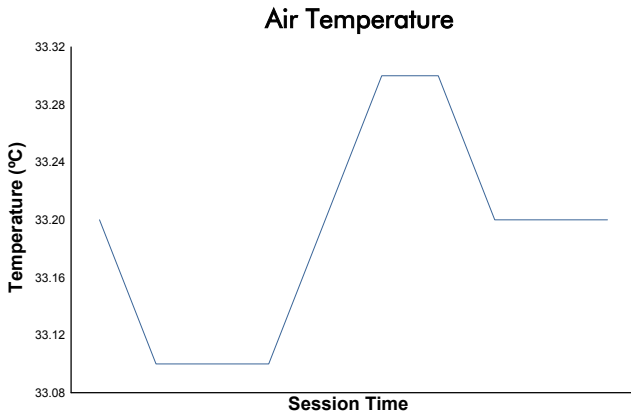

**FIA WEC**  
Lone Star Le Mans  
Hyperpole LMGTT3

Weather Report

Track Status: **DRY**