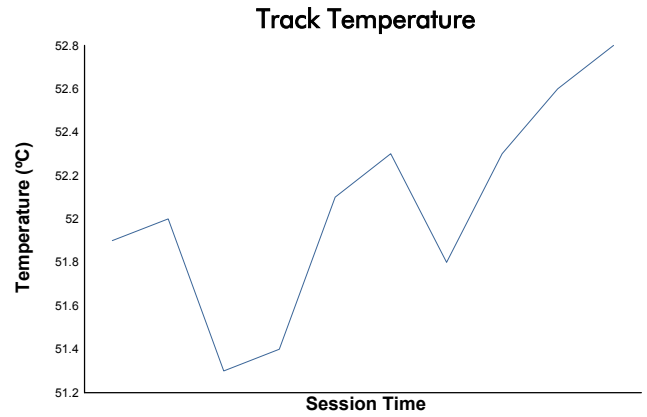

**FIA WEC**  
Lone Star Le Mans  
Hyperpole LMGTT3

Weather Report

Track Status: **DRY**