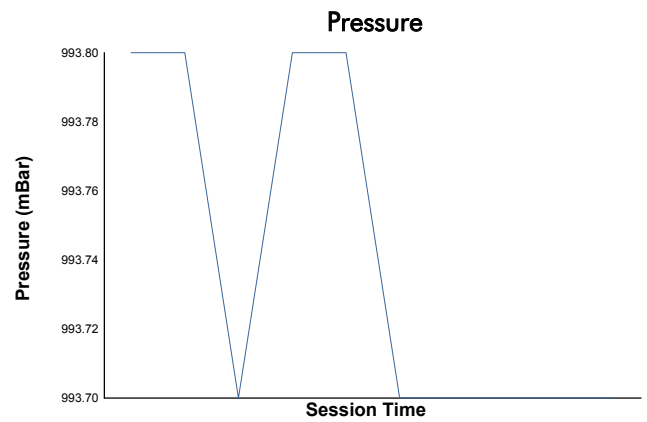

**FIA WEC**  
Lone Star Le Mans  
Hyperpole LMGTT3

Weather Report

Track Status: **DRY**