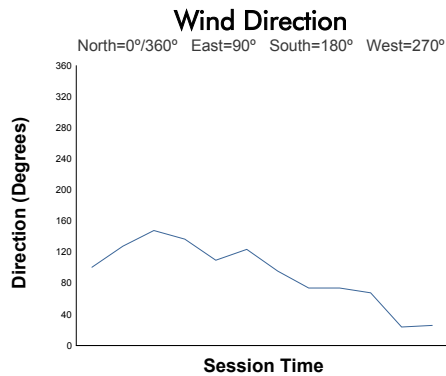

FIA WEC
Lone Star Le Mans
Qualifying HYPERCAR

Weather Report

Track Status: **DRY**