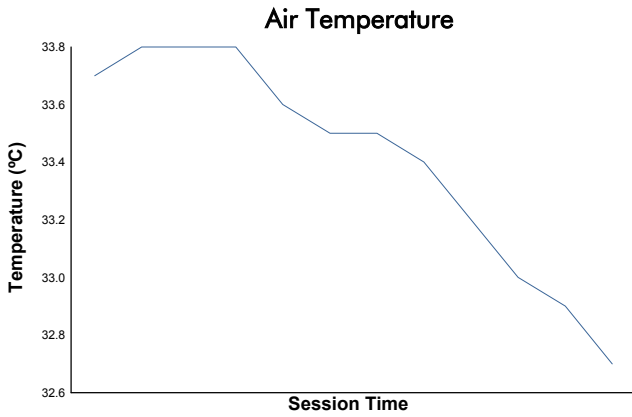

FIA WEC
Lone Star Le Mans
Qualifying HYPERCAR

Weather Report

Track Status: **DRY**