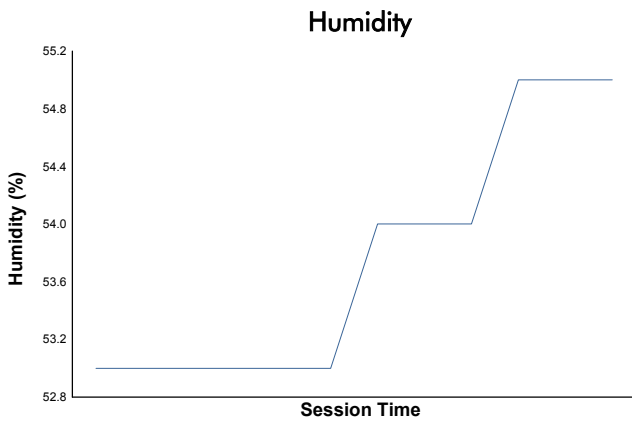

FIA WEC
Lone Star Le Mans
Qualifying HYPERCAR

Weather Report

Track Status: **DRY**