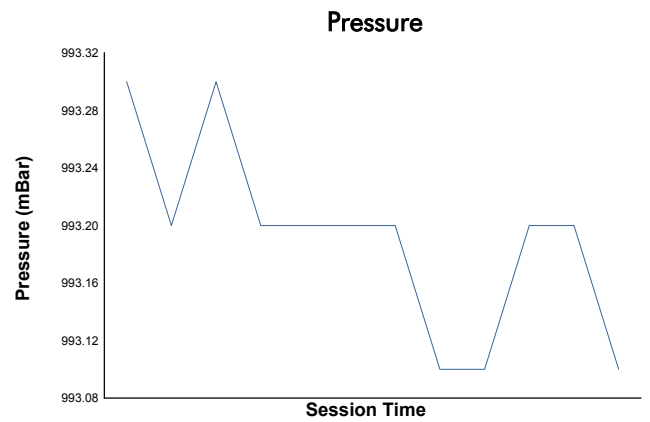

FIA WEC
Lone Star Le Mans
Qualifying HYPERCAR

Weather Report

Track Status: **DRY**