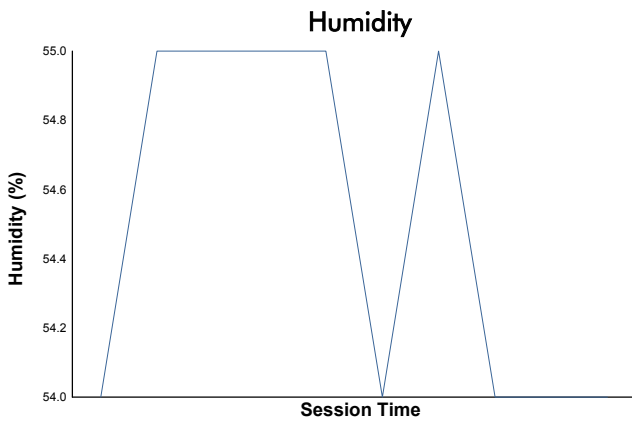

FIA WEC
Lone Star Le Mans
Hyperpole HYPERCAR
Weather Report

Track Status: **DRY**