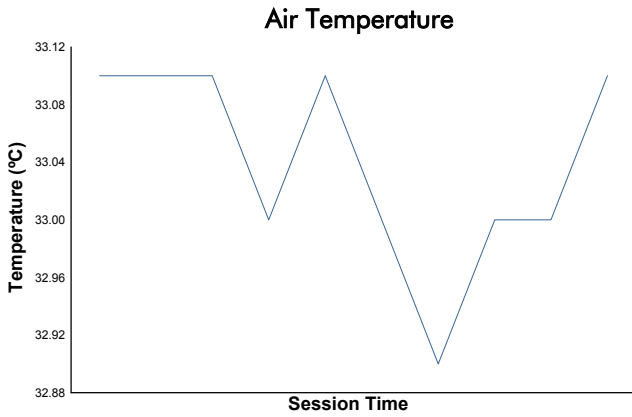

FIA WEC
Lone Star Le Mans
Hyperpole HYPERCAR
Weather Report

Track Status: **DRY**