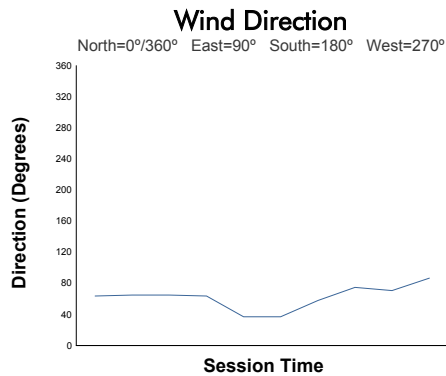

FIA WEC
Lone Star Le Mans
Hyperpole HYPERCAR
Weather Report

Track Status: **DRY**