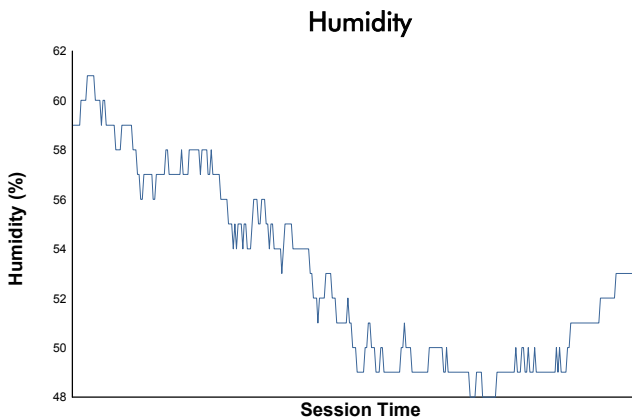

FIA WEC
Lone Star Le Mans
Race

Weather Report

Track Status: **DRY**