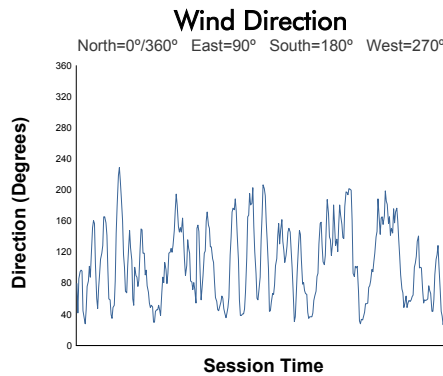

FIA WEC
Lone Star Le Mans
Race

Weather Report

Track Status: **DRY**