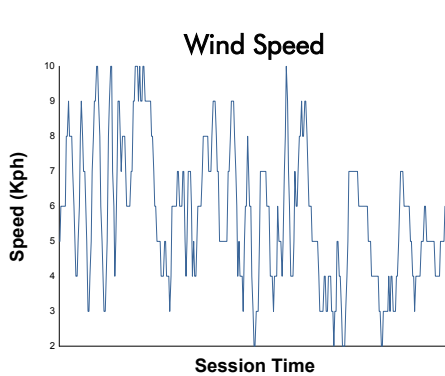

FIA WEC
Lone Star Le Mans
Race

Weather Report

Track Status: **DRY**