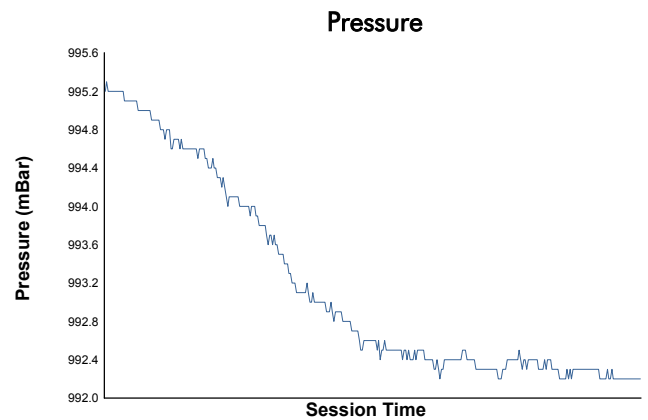

FIA WEC
Lone Star Le Mans
Race

Weather Report

Track Status: **DRY**