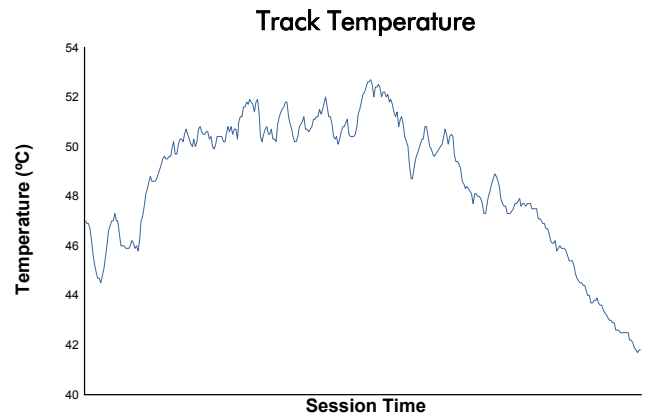

FIA WEC
Lone Star Le Mans
Race

Weather Report

Track Status: **DRY**