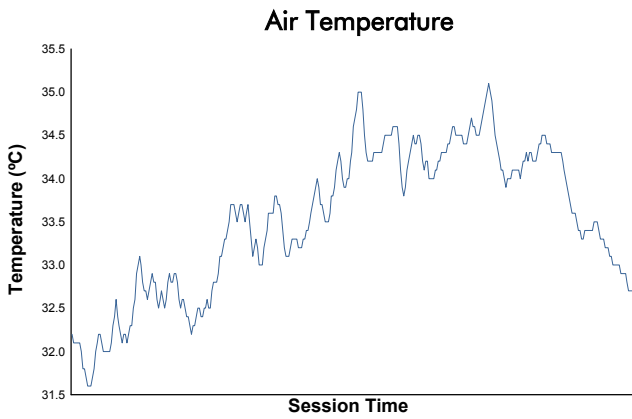

FIA WEC
Lone Star Le Mans
Race

Weather Report

Track Status: **DRY**