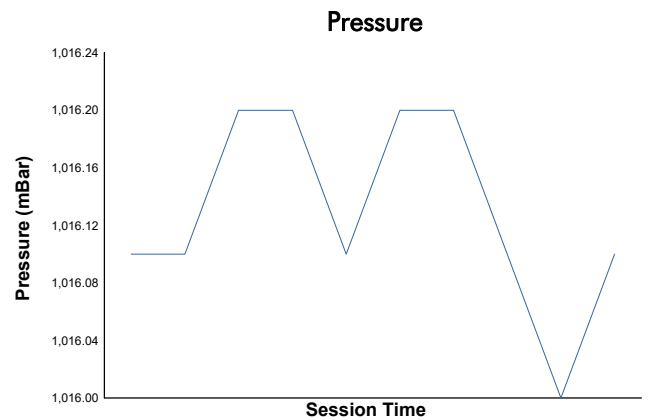

FIA WEC

Bapco Energies 8 Hours of Bahrain

Hyperpole LMGT3

Weather Report

Track Status: **DRY**