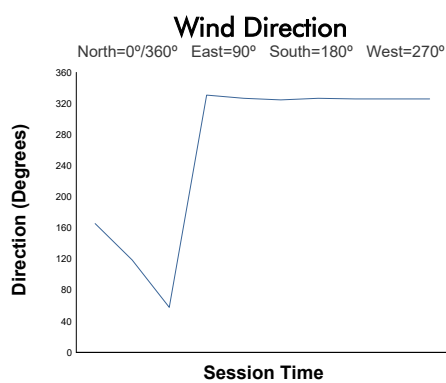

FIA WEC

Bapco Energies 8 Hours of Bahrain

Hyperpole LMGT3

Weather Report

Track Status: **DRY**