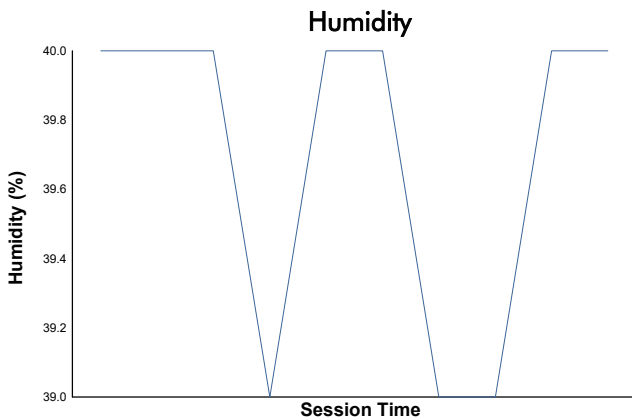

FIA WEC

Bapco Energies 8 Hours of Bahrain

Hyperpole LMGT3

Weather Report

Track Status: **DRY**