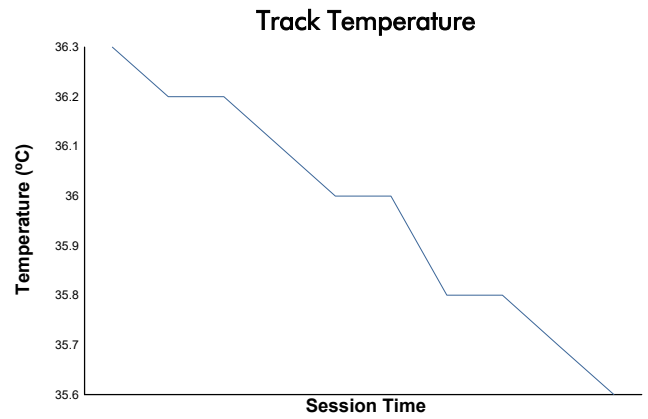

FIA WEC

Bapco Energies 8 Hours of Bahrain

Hyperpole LMGT3

Weather Report

Track Status: **DRY**