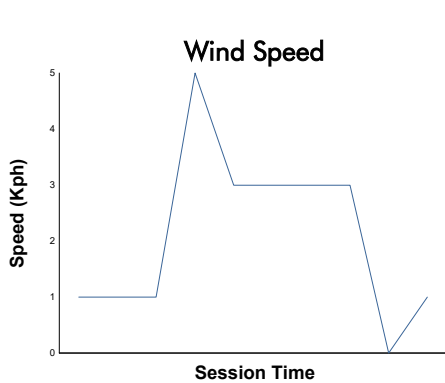

FIA WEC

Bapco Energies 8 Hours of Bahrain

Hyperpole LMGT3

Weather Report

Track Status: **DRY**