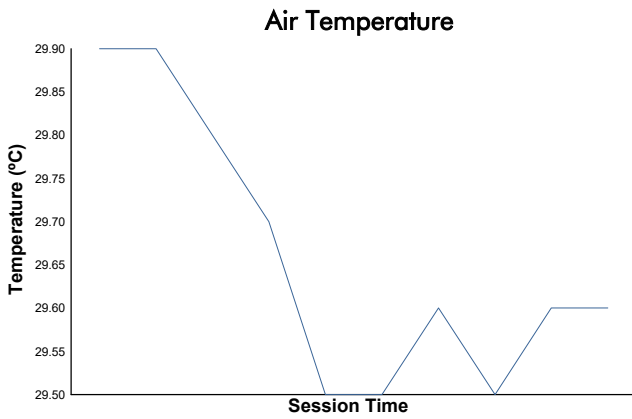

FIA WEC

Bapco Energies 8 Hours of Bahrain

Hyperpole LMGT3

Weather Report

Track Status: **DRY**