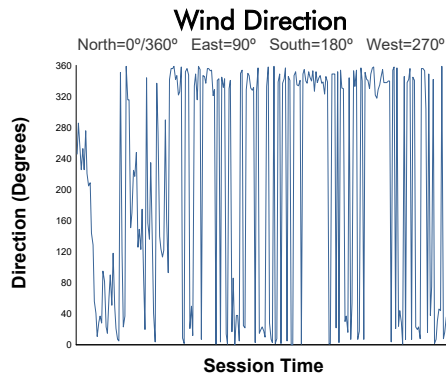

FIA WEC
Imola Prologue
Afternoon Session

Weather Report

Track Status: **WET**