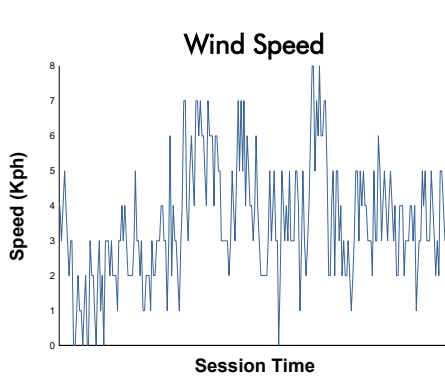

FIA WEC
Imola Prologue
Afternoon Session

Weather Report

Track Status: **WET**