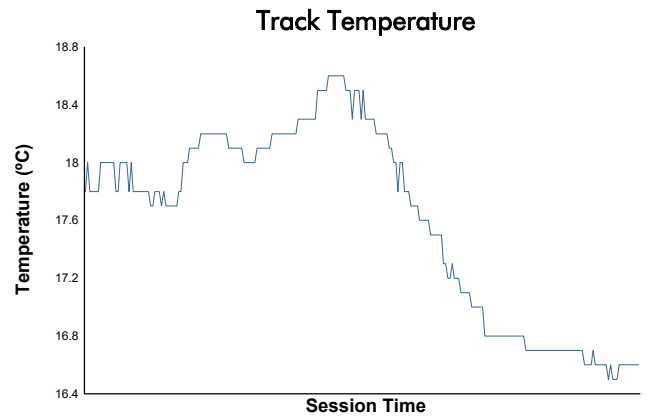

FIA WEC
Imola Prologue
Afternoon Session

Weather Report

Track Status: **WET**