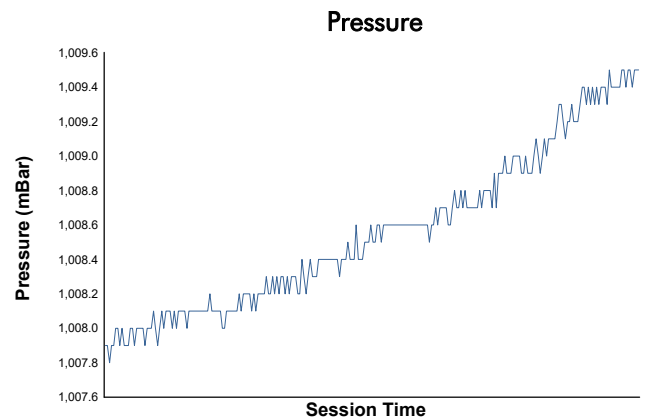

FIA WEC
Imola Prologue
Afternoon Session

Weather Report

Track Status: **WET**