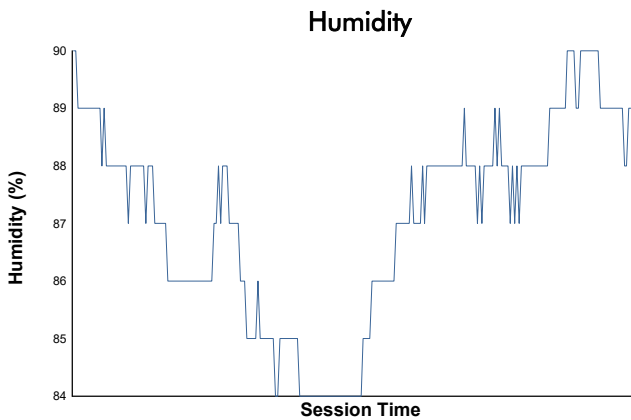

FIA WEC
Imola Prologue
Afternoon Session

Weather Report

Track Status: **WET**