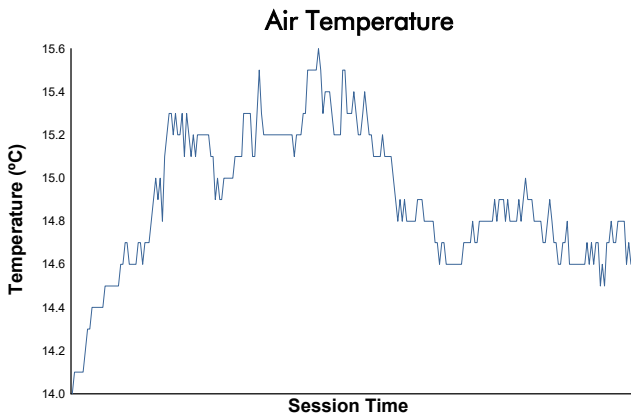

FIA WEC
Imola Prologue
Afternoon Session

Weather Report

Track Status: **WET**