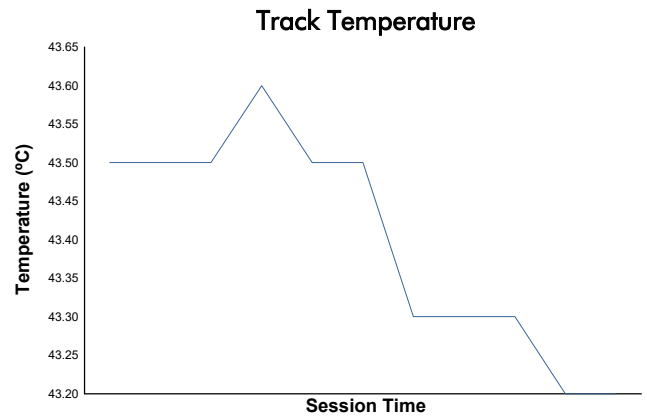

FIA WEC
6 Hours of Imola
Qualifying LMGTT3

Weather Report

Track Status: **DRY**