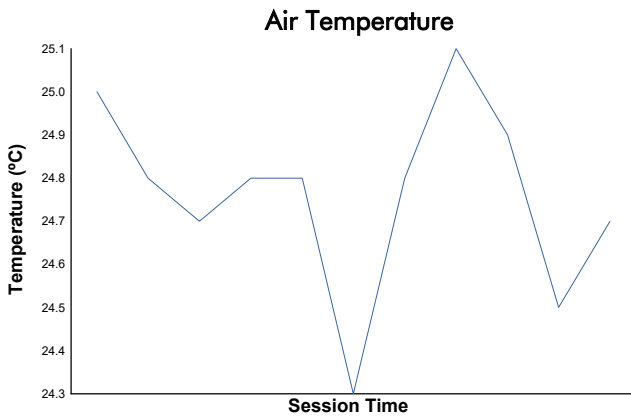

FIA WEC
6 Hours of Imola
Qualifying LMGTT3

Weather Report

Track Status: **DRY**