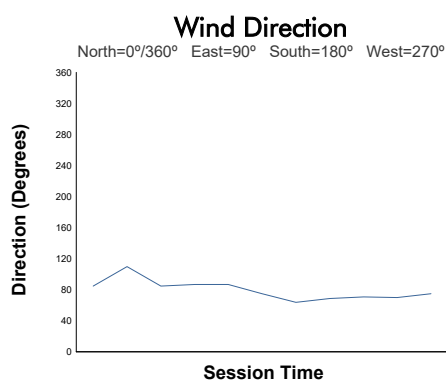

FIA WEC
6 Hours of Imola
Qualifying LMGTT3

Weather Report

Track Status: **DRY**