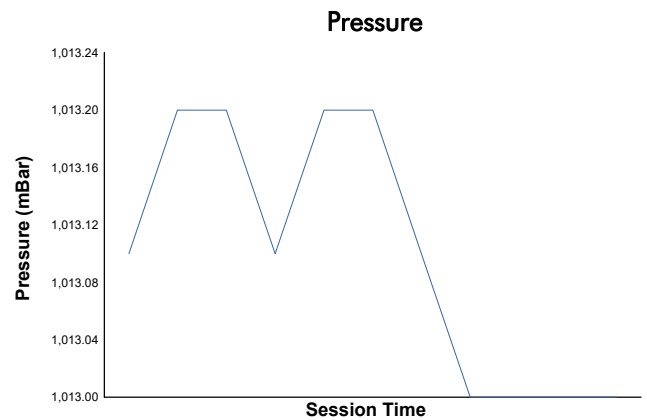

FIA WEC
6 Hours of Imola
Qualifying LMGTT3

Weather Report

Track Status: **DRY**