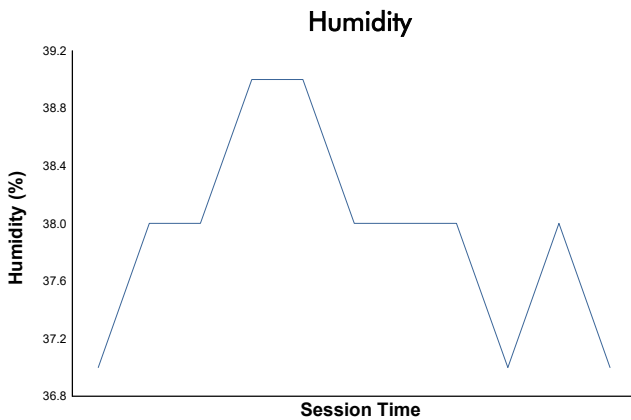

FIA WEC
6 Hours of Imola
Qualifying LMGTT3

Weather Report

Track Status: **DRY**