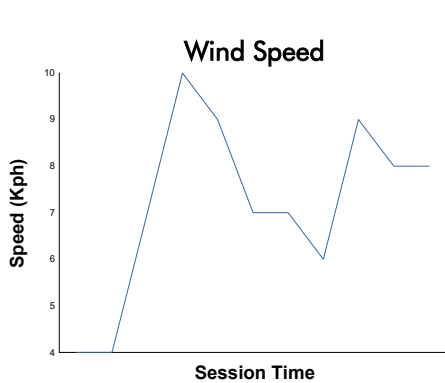

FIA WEC
6 Hours of Imola
Qualifying LMGTT3

Weather Report

Track Status: **DRY**