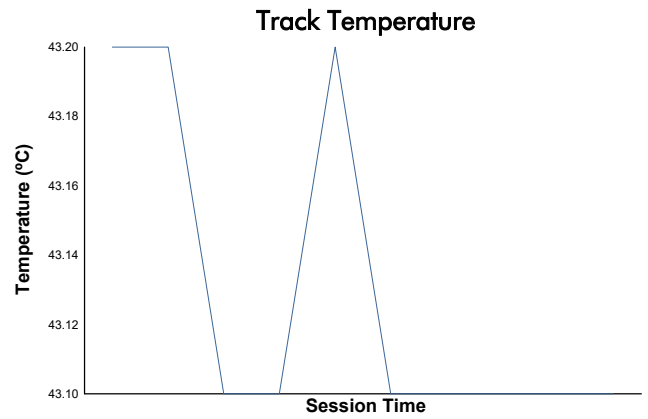

**FIA WEC**  
**6 Hours of Imola**  
**Hyperpole LMGTT3**

**Weather Report**

Track Status: **DRY**