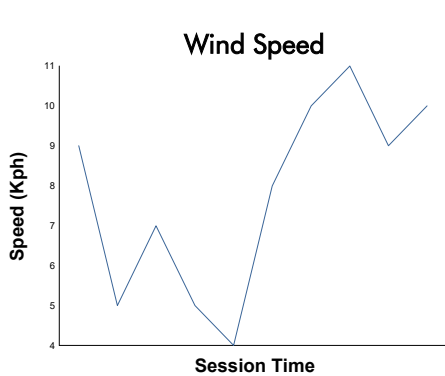

**FIA WEC**  
**6 Hours of Imola**  
**Hyperpole LMGTT3**

**Weather Report**

Track Status: **DRY**