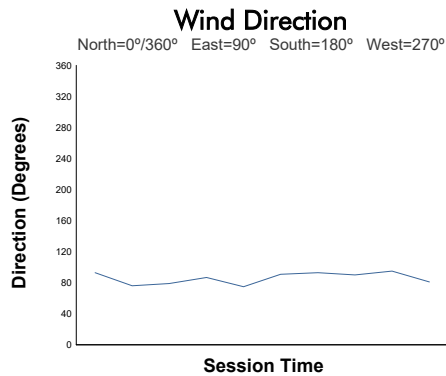

**FIA WEC**  
**6 Hours of Imola**  
**Hyperpole LMGTT3**

**Weather Report**

Track Status: **DRY**