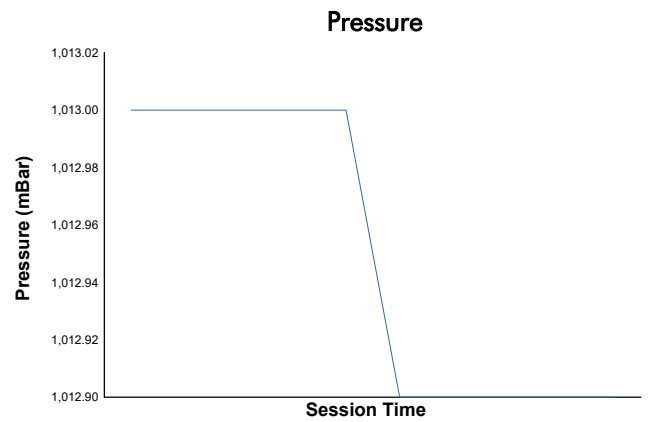

**FIA WEC**  
**6 Hours of Imola**  
**Hyperpole LMGTT3**

**Weather Report**

Track Status: **DRY**