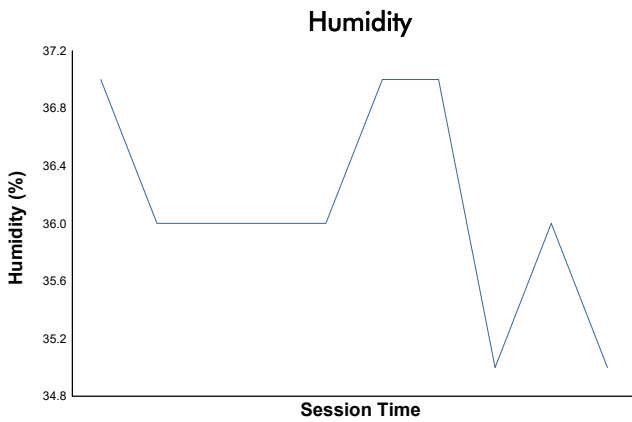

**FIA WEC**  
**6 Hours of Imola**  
**Hyperpole LMGTT3**

**Weather Report**

Track Status: **DRY**