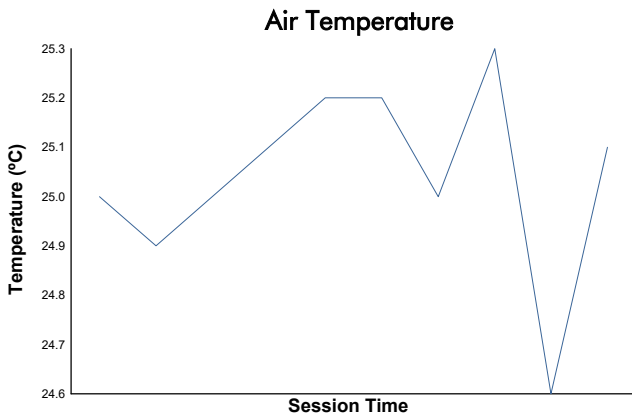

**FIA WEC**  
**6 Hours of Imola**  
**Hyperpole LMGTT3**

**Weather Report**

Track Status: **DRY**