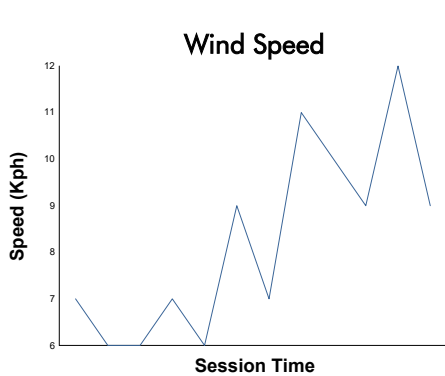

**FIA WEC**  
6 Hours of Imola  
Qualifying HYPERCAR

**Weather Report**

Track Status: **DRY**