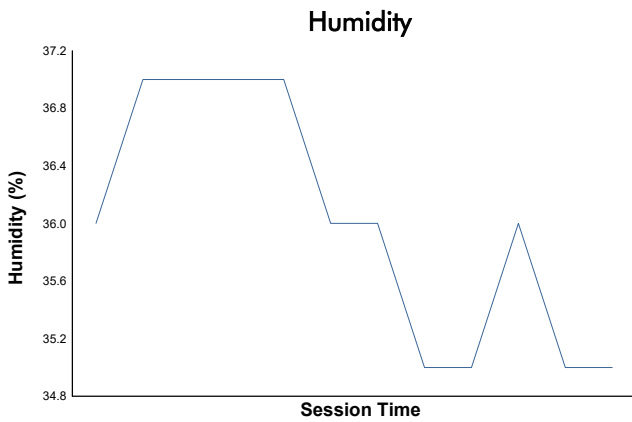

**FIA WEC**  
6 Hours of Imola  
Qualifying HYPERCAR

**Weather Report**

Track Status: **DRY**