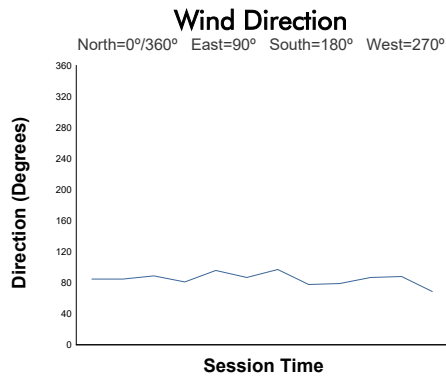

**FIA WEC**  
6 Hours of Imola  
Qualifying HYPERCAR

**Weather Report**

Track Status: **DRY**