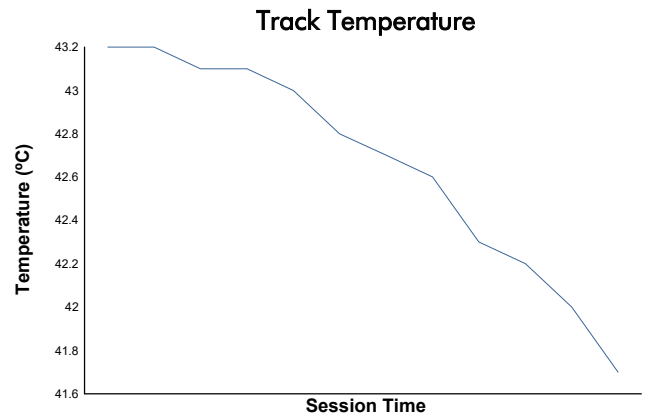

**FIA WEC**  
6 Hours of Imola  
Qualifying HYPERCAR

**Weather Report**

Track Status: **DRY**