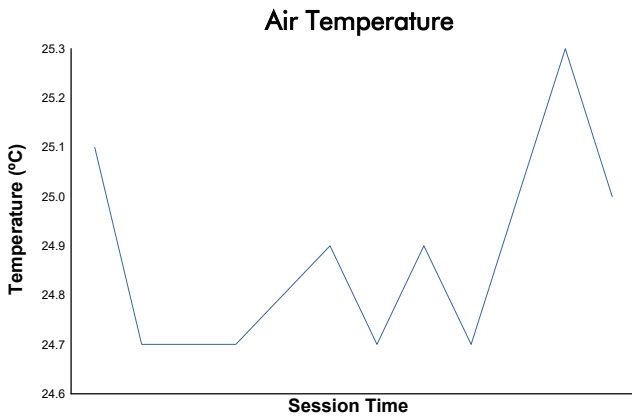

**FIA WEC**  
6 Hours of Imola  
Qualifying HYPERCAR

**Weather Report**

Track Status: **DRY**