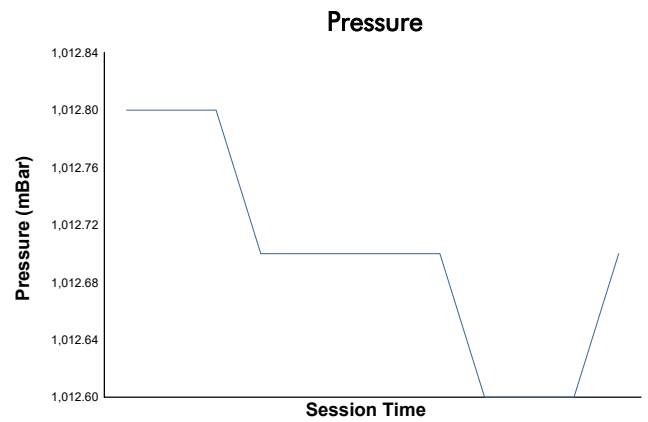

**FIA WEC**  
6 Hours of Imola  
Qualifying HYPERCAR

**Weather Report**

Track Status: **DRY**