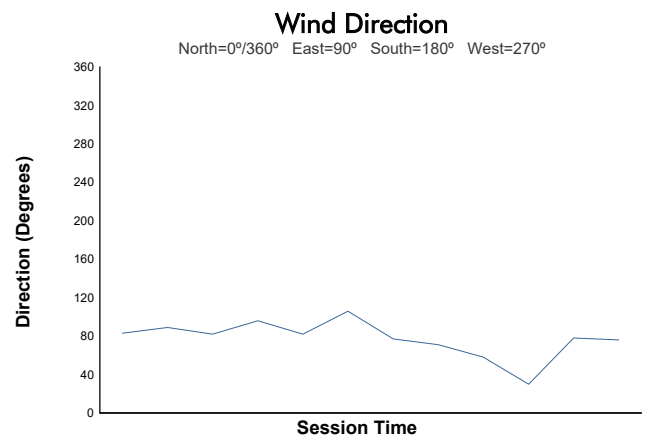

**6 Hours of Imola**  
Porsche Sixt Carrera Cup Deutschland  
Qualifying Practice 1  
Weather Report

Track Status: **DRY**