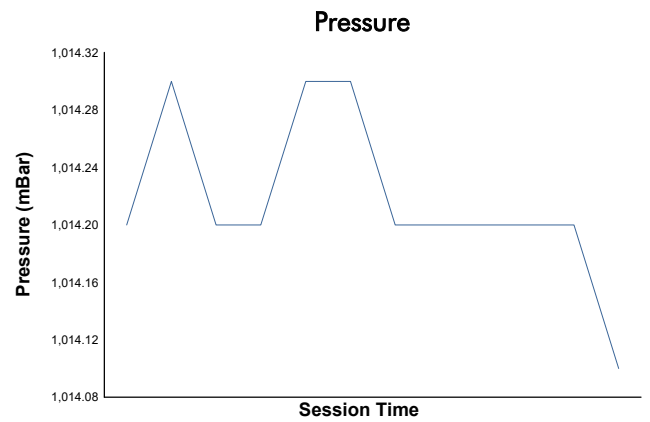

**6 Hours of Imola**  
Porsche Sixt Carrera Cup Deutschland  
Qualifying Practice 1  
Weather Report

Track Status: **DRY**