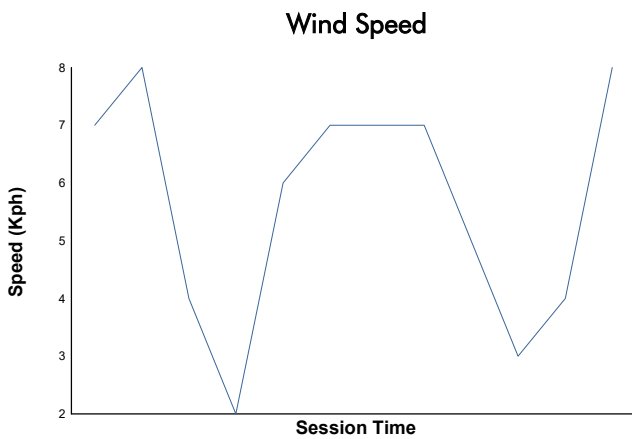

**6 Hours of Imola**  
Porsche Sixt Carrera Cup Deutschland  
Qualifying Practice 1  
Weather Report

Track Status: **DRY**