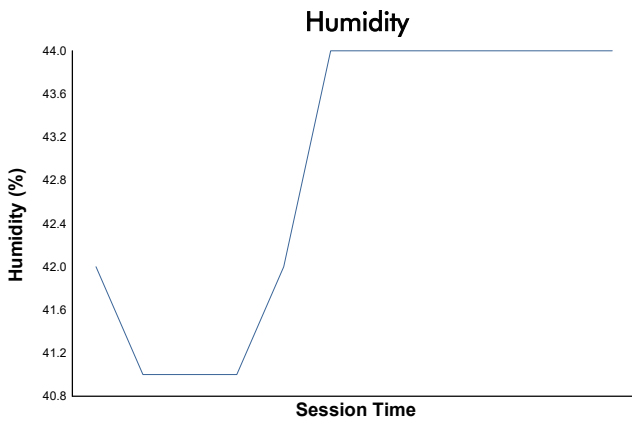

**6 Hours of Imola**  
Porsche Sixt Carrera Cup Deutschland  
Qualifying Practice 1  
Weather Report

Track Status: **DRY**