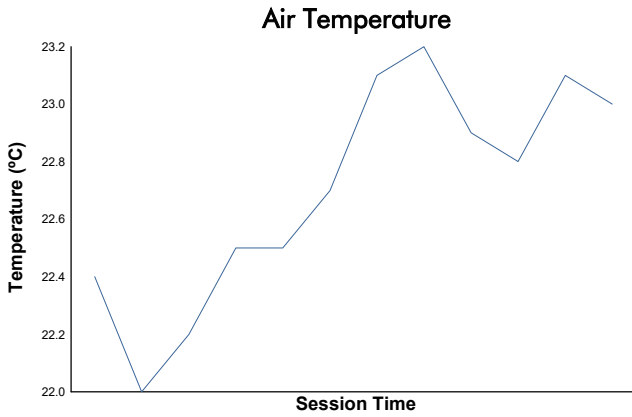

**6 Hours of Imola**  
Porsche Sixt Carrera Cup Deutschland  
Qualifying Practice 1  
Weather Report

Track Status: **DRY**