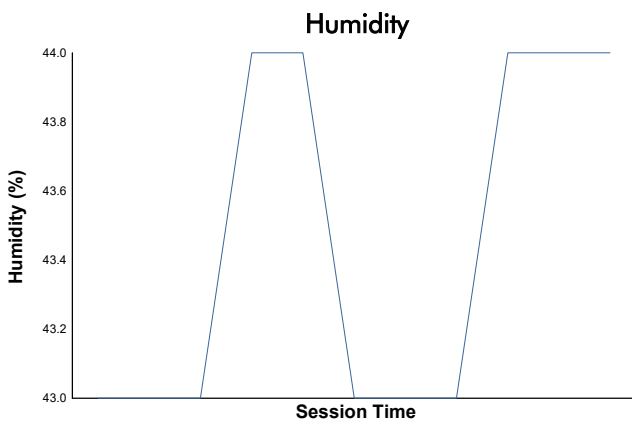

6 Hours of Imola
Porsche Sixt Carrera Cup Deutschland
Qualifying Practice 2

Weather Report

Track Status: **DRY**