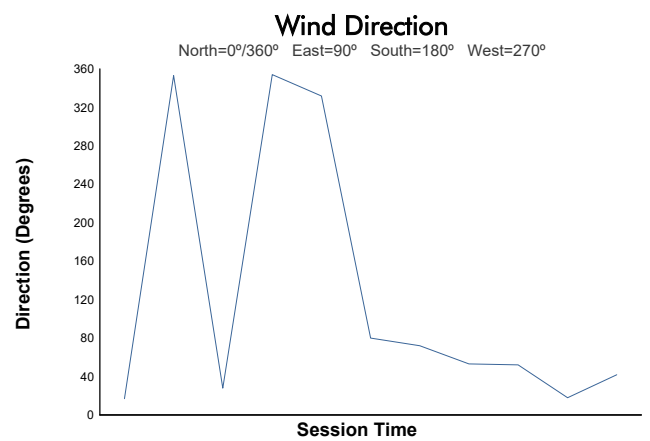

6 Hours of Imola
Porsche Sixt Carrera Cup Deutschland
Qualifying Practice 2

Weather Report

Track Status: **DRY**