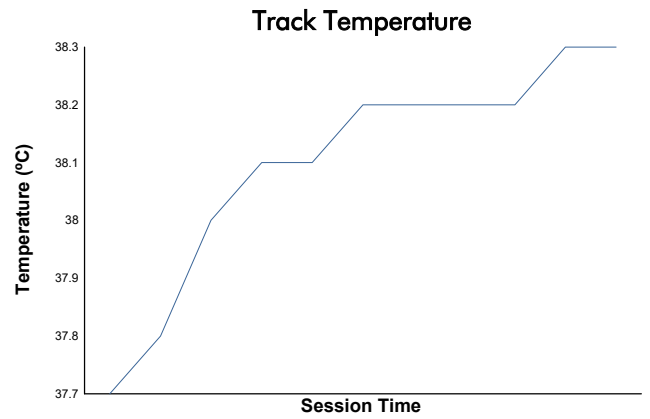

6 Hours of Imola
Porsche Sixt Carrera Cup Deutschland
Qualifying Practice 2

Weather Report

Track Status: **DRY**