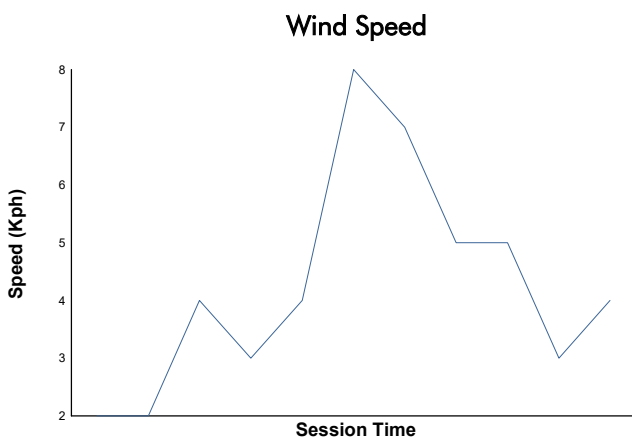

6 Hours of Imola
Porsche Sixt Carrera Cup Deutschland
Qualifying Practice 2

Weather Report

Track Status: **DRY**