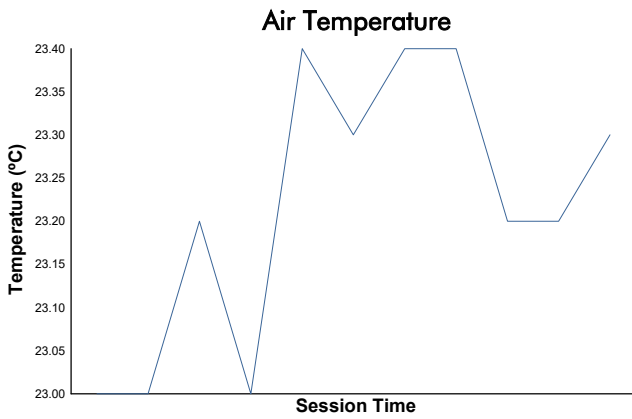

6 Hours of Imola
Porsche Sixt Carrera Cup Deutschland
Qualifying Practice 2

Weather Report

Track Status: **DRY**