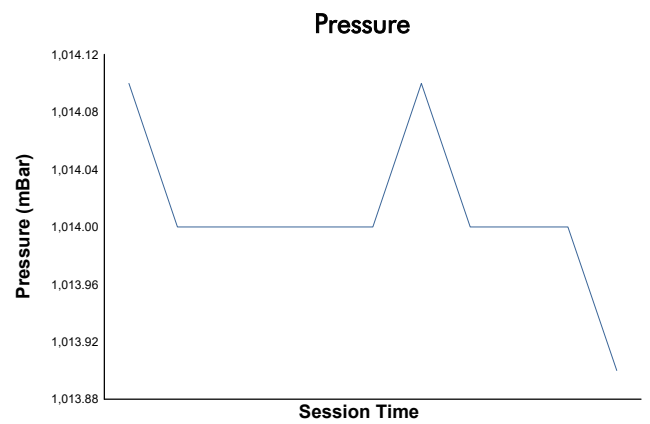

6 Hours of Imola
Porsche Sixt Carrera Cup Deutschland
Qualifying Practice 2

Weather Report

Track Status: **DRY**