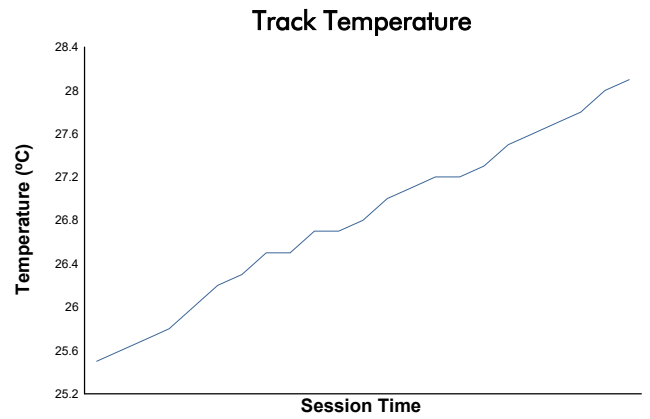

6 Hours of Imola
Porsche Sixt Carrera Cup Deutschland
Race 2

Weather Report

Track Status: **DRY**