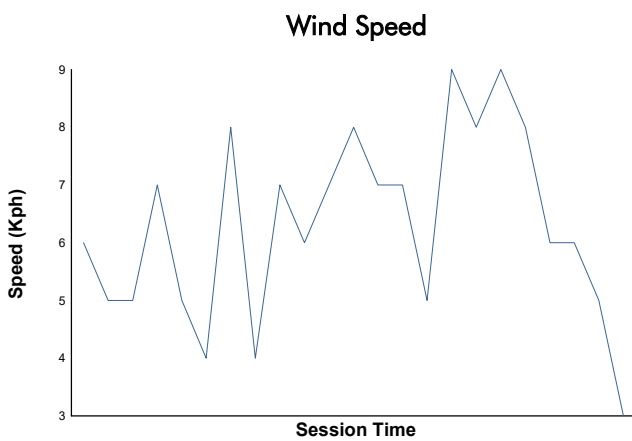

6 Hours of Imola
Porsche Sixt Carrera Cup Deutschland
Race 2

Weather Report

Track Status: **DRY**