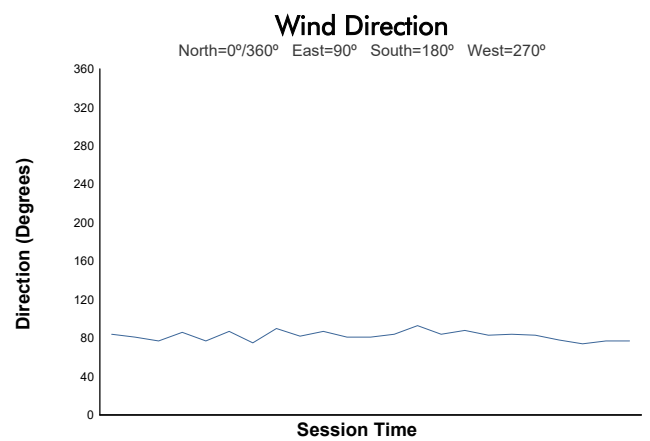

6 Hours of Imola
Porsche Sixt Carrera Cup Deutschland
Race 2

Weather Report

Track Status: **DRY**