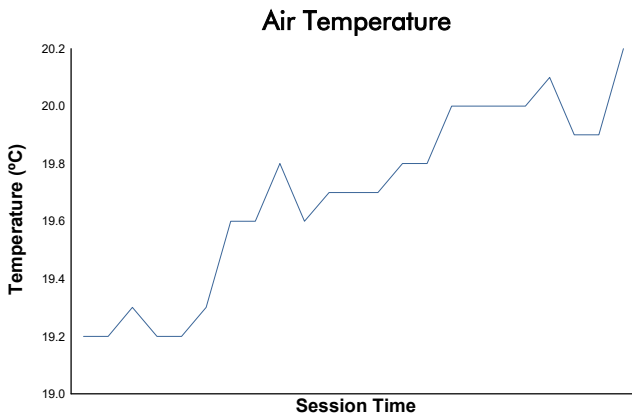

6 Hours of Imola
Porsche Sixt Carrera Cup Deutschland
Race 2

Weather Report

Track Status: **DRY**