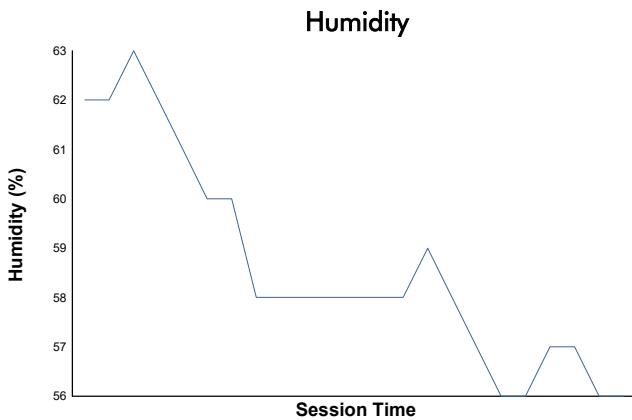

6 Hours of Imola
Porsche Sixt Carrera Cup Deutschland
Race 2

Weather Report

Track Status: **DRY**