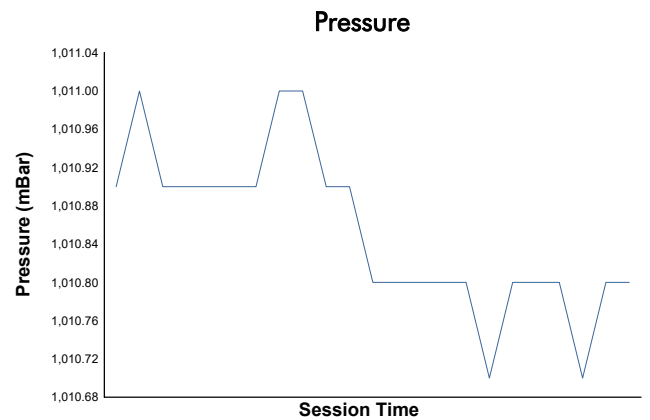

6 Hours of Imola
Porsche Sixt Carrera Cup Deutschland
Race 2

Weather Report

Track Status: **DRY**