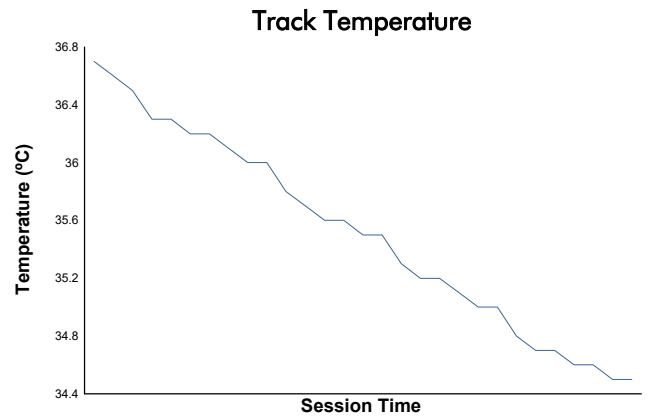

6 Hours of Imola

Legends of Le Mans

Qualifying Practice 1

Weather Report

Track Status: **DRY**