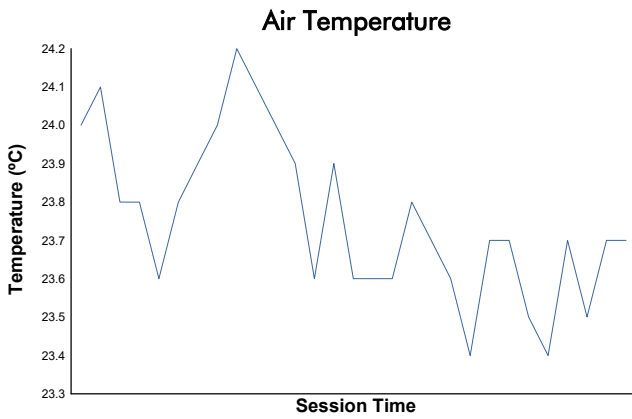

6 Hours of Imola

Legends of Le Mans

Qualifying Practice 1

Weather Report

Track Status: **DRY**