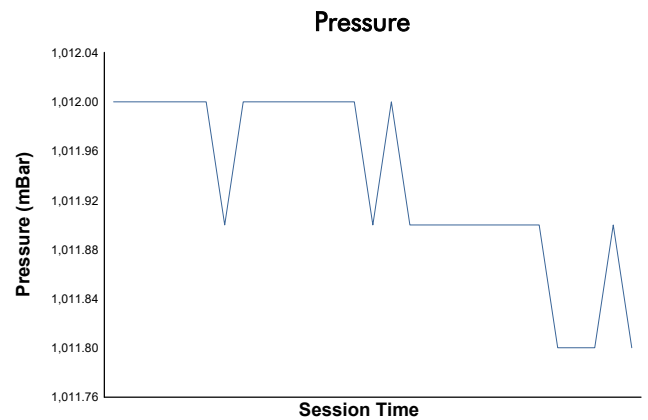

6 Hours of Imola

Legends of Le Mans

Qualifying Practice 1

Weather Report

Track Status: **DRY**