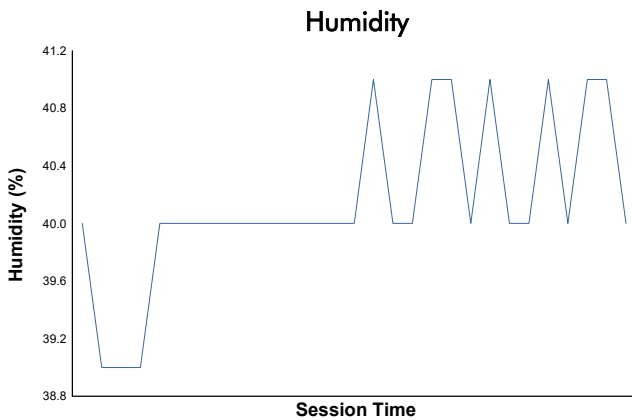

6 Hours of Imola

Legends of Le Mans

Qualifying Practice 1

Weather Report

Track Status: **DRY**