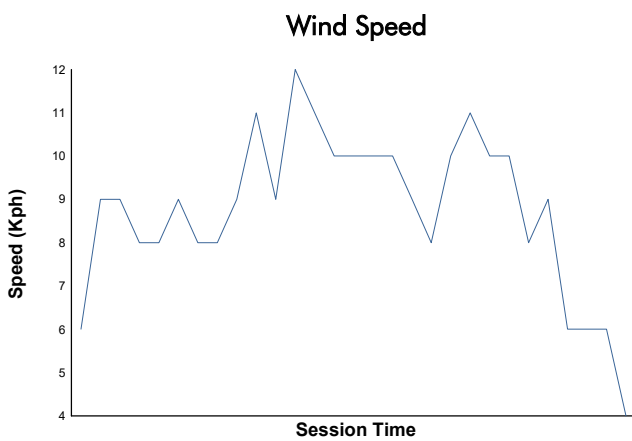

6 Hours of Imola

Legends of Le Mans

Qualifying Practice 1

Weather Report

Track Status: **DRY**