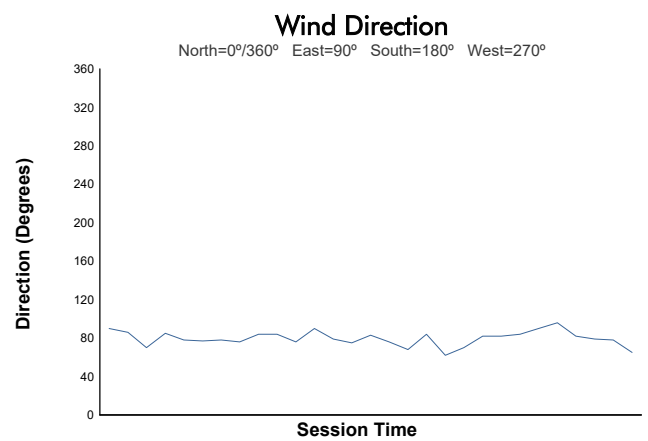

6 Hours of Imola

Legends of Le Mans

Qualifying Practice 1

Weather Report

Track Status: **DRY**