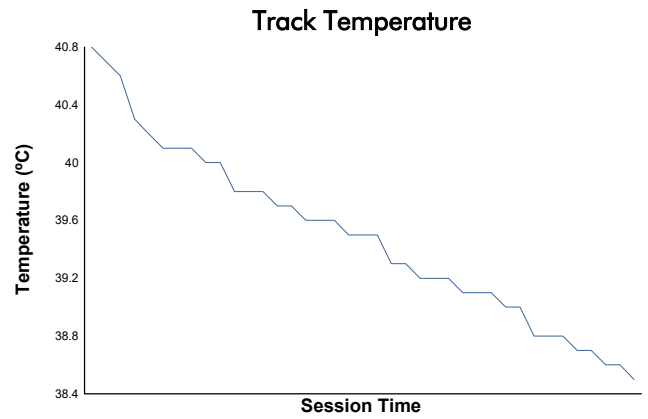

6 Hours of Imola

Legends of Le Mans

Race 1

Weather Report

Track Status: **DRY**