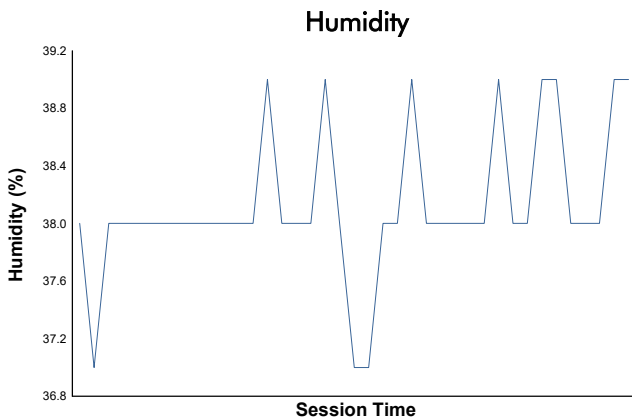

6 Hours of Imola

Legends of Le Mans

Race 1

Weather Report

Track Status: **DRY**