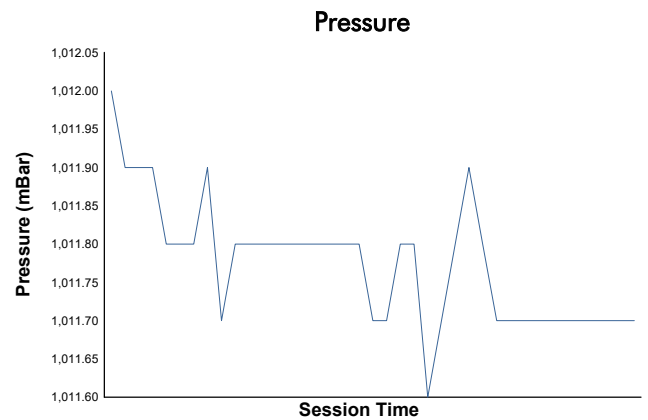

6 Hours of Imola

Legends of Le Mans

Race 1

Weather Report

Track Status: **DRY**