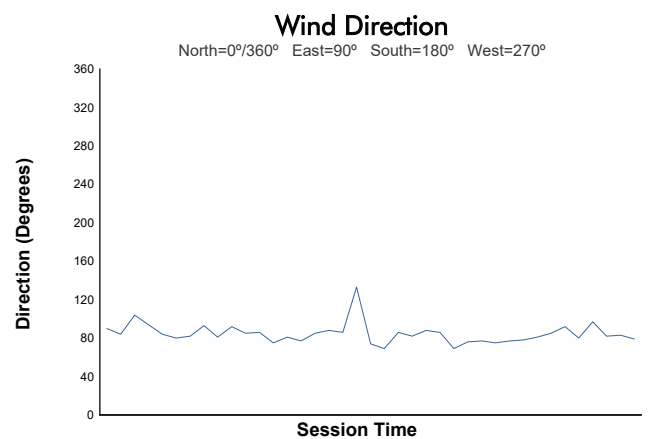

6 Hours of Imola

Legends of Le Mans

Race 1

Weather Report

Track Status: **DRY**