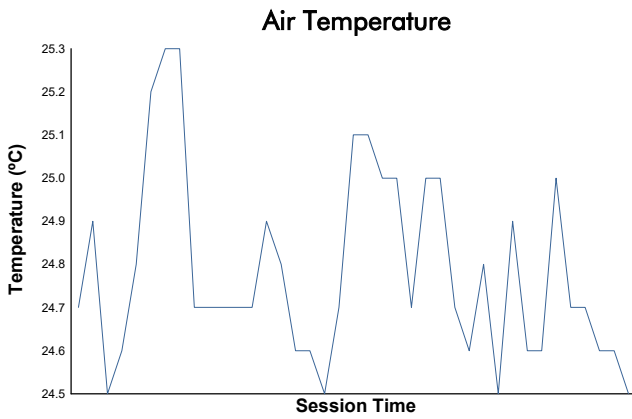

6 Hours of Imola

Legends of Le Mans

Race 1

Weather Report

Track Status: **DRY**