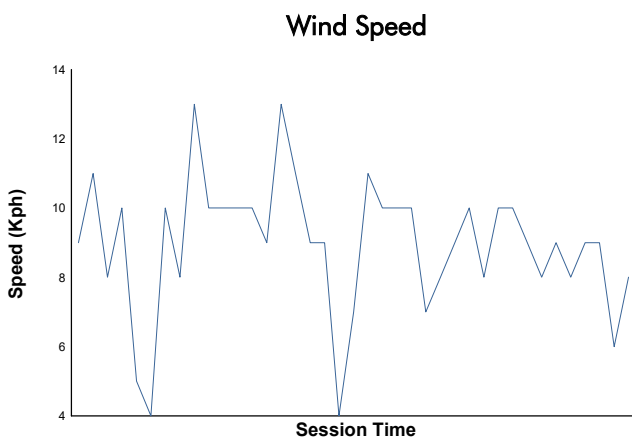

6 Hours of Imola

Legends of Le Mans

Race 1

Weather Report

Track Status: **DRY**