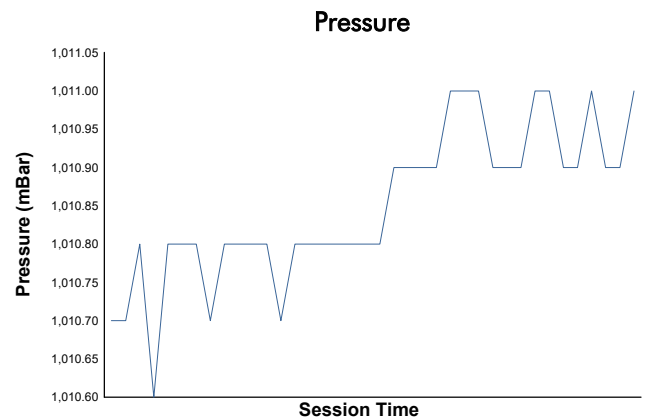

6 Hours of Imola

Legends of Le Mans

Race 2

Weather Report

Track Status: **DRY**