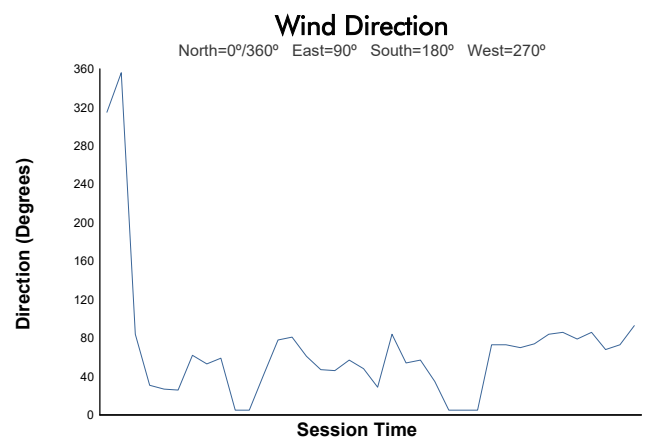

6 Hours of Imola

Legends of Le Mans

Race 2

Weather Report

Track Status: **DRY**