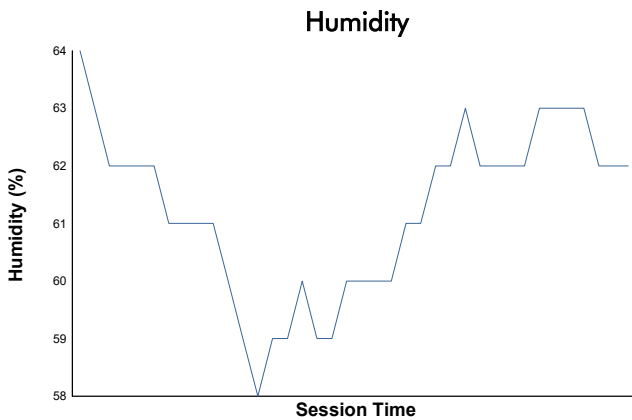

6 Hours of Imola

Legends of Le Mans

Race 2

Weather Report

Track Status: **DRY**