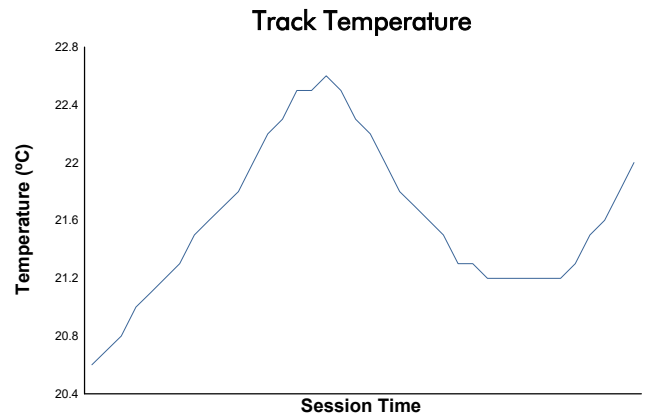

6 Hours of Imola

Legends of Le Mans

Race 2

Weather Report

Track Status: **DRY**