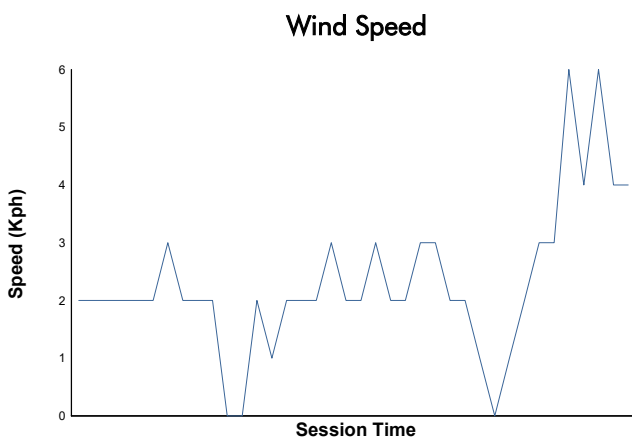

6 Hours of Imola

Legends of Le Mans

Race 2

Weather Report

Track Status: **DRY**