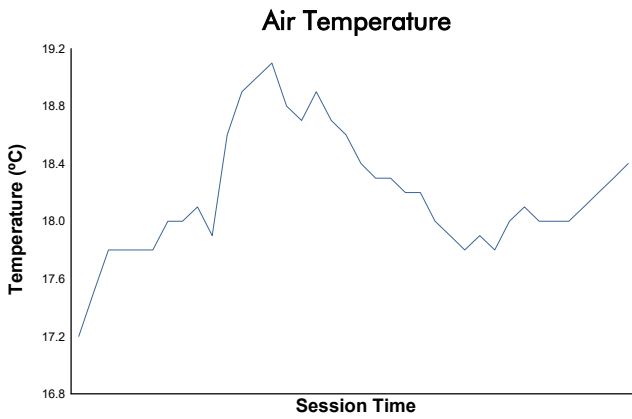

6 Hours of Imola

Legends of Le Mans

Race 2

Weather Report

Track Status: **DRY**