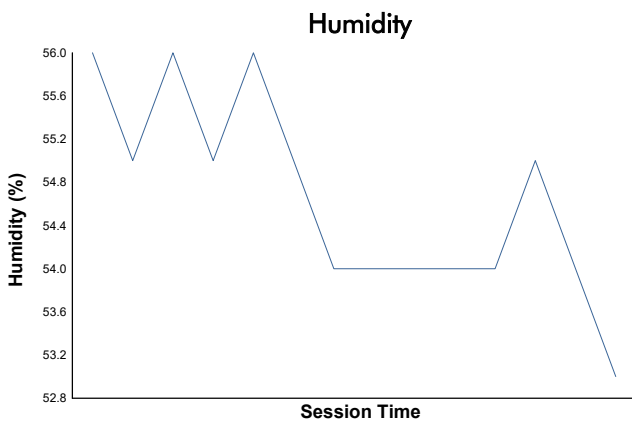

FIA WEC
TotalEnergies 6 Hours of Spa-Francorchamps
Qualifying LMGT3

Weather Report

Track Status: **DRY**