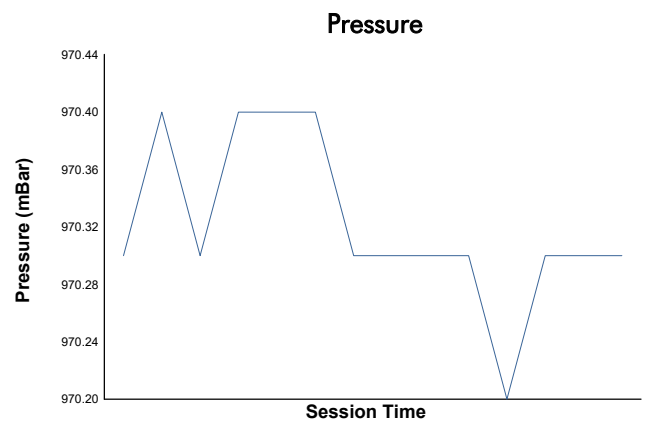

FIA WEC
TotalEnergies 6 Hours of Spa-Francorchamps
Qualifying LMGT3

Weather Report

Track Status: **DRY**