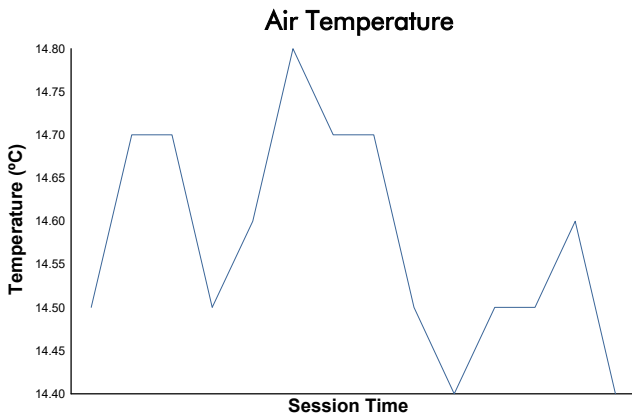

FIA WEC
TotalEnergies 6 Hours of Spa-Francorchamps
Qualifying LMGT3

Weather Report

Track Status: **DRY**