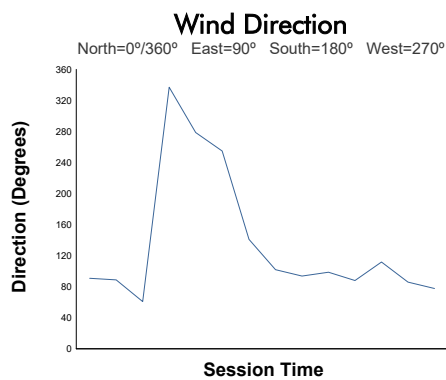

FIA WEC
TotalEnergies 6 Hours of Spa-Francorchamps
Qualifying LMGT3

Weather Report

Track Status: **DRY**