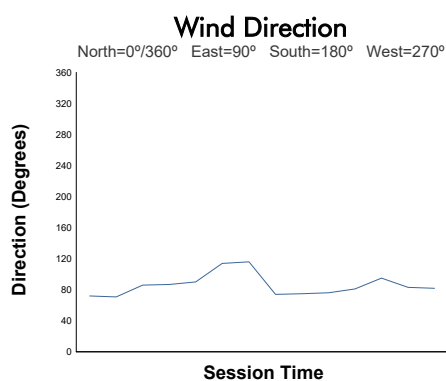

**FIA WEC**  
TotalEnergies 6 Hours of Spa-Francorchamps  
Qualifying HYPERCAR

**Weather Report**

Track Status: **DRY**