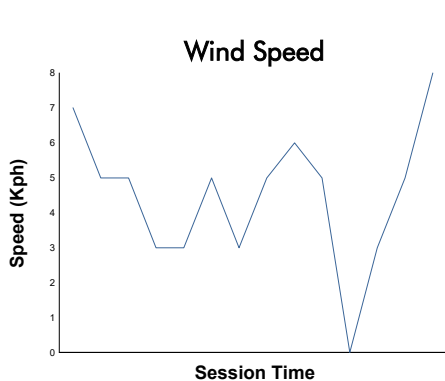

**FIA WEC**  
TotalEnergies 6 Hours of Spa-Francorchamps  
Qualifying HYPERCAR

**Weather Report**

Track Status: **DRY**