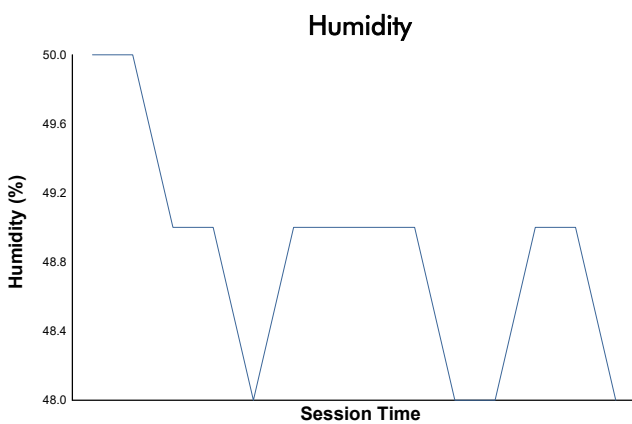

**FIA WEC**  
TotalEnergies 6 Hours of Spa-Francorchamps  
Qualifying HYPERCAR

**Weather Report**

Track Status: **DRY**