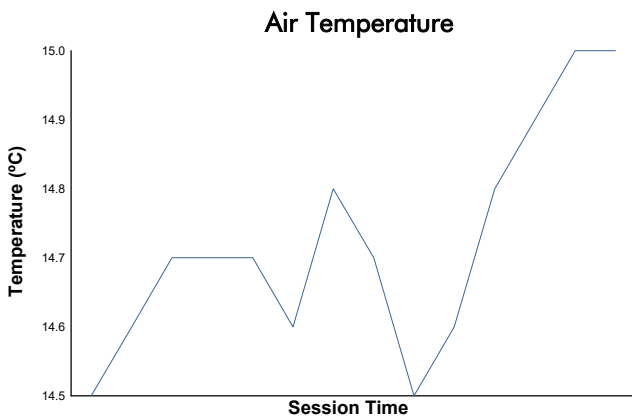

**FIA WEC**  
TotalEnergies 6 Hours of Spa-Francorchamps  
Qualifying HYPERCAR

**Weather Report**

Track Status: **DRY**