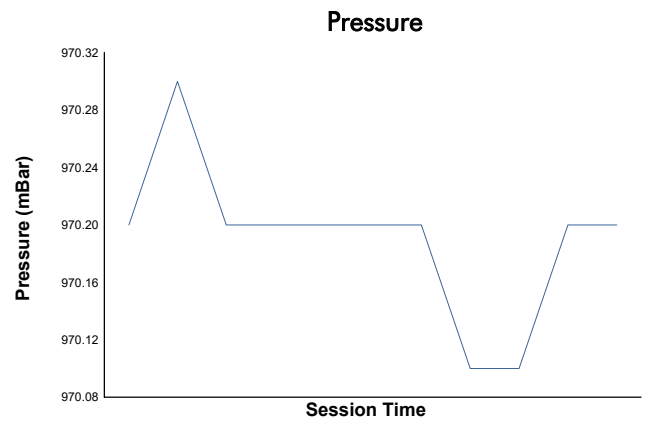

FIA WEC
TotalEnergies 6 Hours of Spa-Francorchamps
Hyperpole HYPERCAR

Weather Report

Track Status: **DRY**