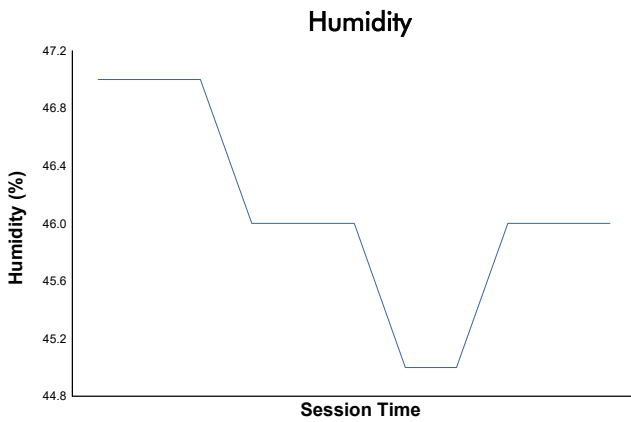

FIA WEC
TotalEnergies 6 Hours of Spa-Francorchamps
Hyperpole HYPERCAR

Weather Report

Track Status: **DRY**