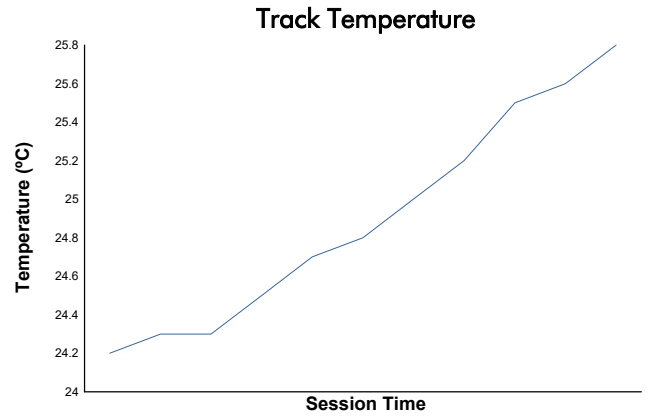

FIA WEC
TotalEnergies 6 Hours of Spa-Francorchamps
Hyperpole HYPERCAR

Weather Report

Track Status: **DRY**