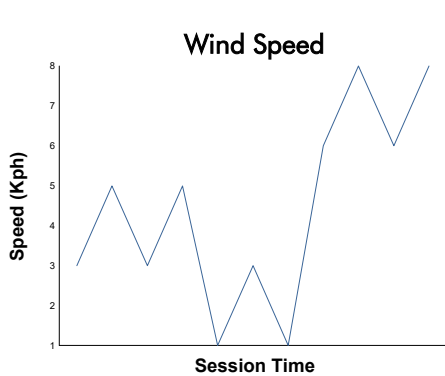

FIA WEC
TotalEnergies 6 Hours of Spa-Francorchamps
Hyperpole HYPERCAR

Weather Report

Track Status: **DRY**