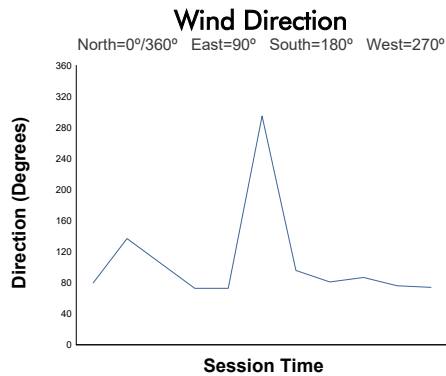

FIA WEC
TotalEnergies 6 Hours of Spa-Francorchamps
Hyperpole HYPERCAR

Weather Report

Track Status: **DRY**