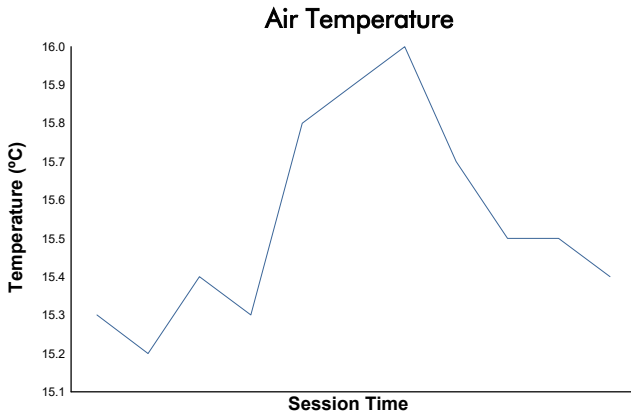

FIA WEC
TotalEnergies 6 Hours of Spa-Francorchamps
Hyperpole HYPERCAR

Weather Report

Track Status: **DRY**