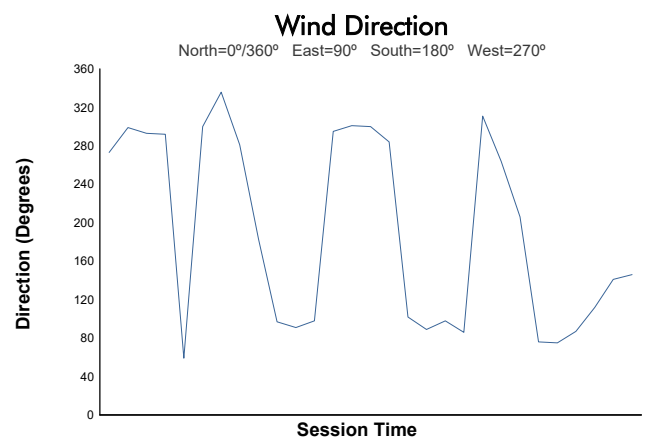

**TotalEnergies 6 Hours of Spa-Francorchamps**  
 Legends of Le Mans  
 Qualifying Practice 1  
 Weather Report

Track Status: **DRY**