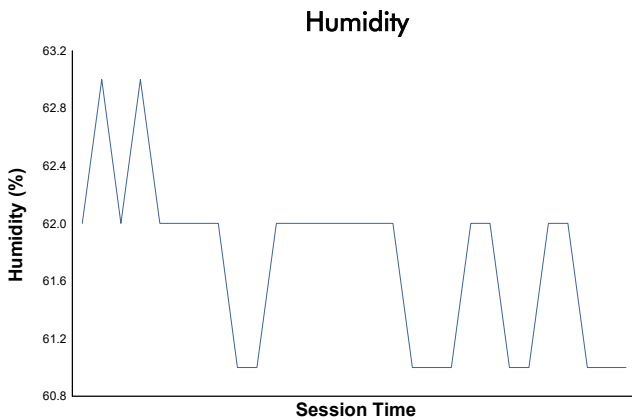

**TotalEnergies 6 Hours of Spa-Francorchamps**  
 Legends of Le Mans  
 Qualifying Practice 1  
 Weather Report

Track Status: **DRY**