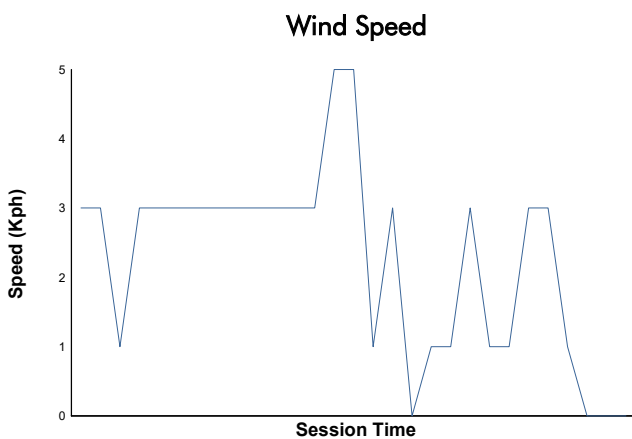

**TotalEnergies 6 Hours of Spa-Francorchamps**  
 Legends of Le Mans  
 Qualifying Practice 1  
 Weather Report

Track Status: **DRY**