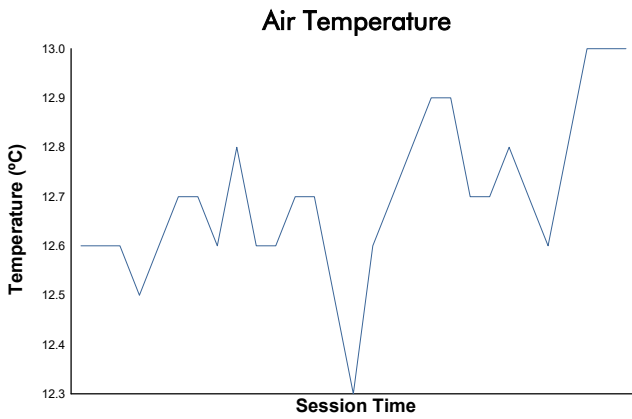

**TotalEnergies 6 Hours of Spa-Francorchamps**  
 Legends of Le Mans  
 Qualifying Practice 1  
 Weather Report

Track Status: **DRY**