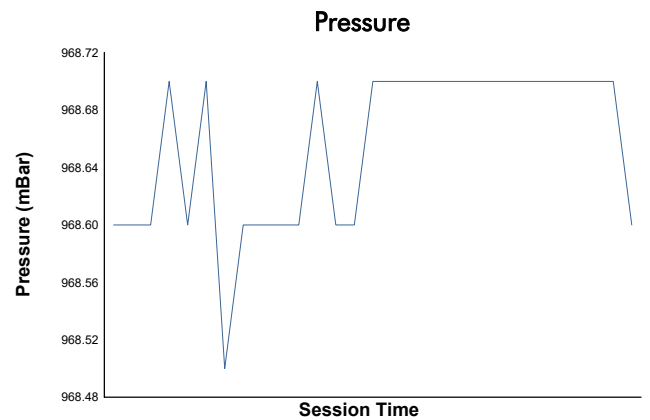

**TotalEnergies 6 Hours of Spa-Francorchamps**  
 Legends of Le Mans  
 Qualifying Practice 1  
 Weather Report

Track Status: **DRY**