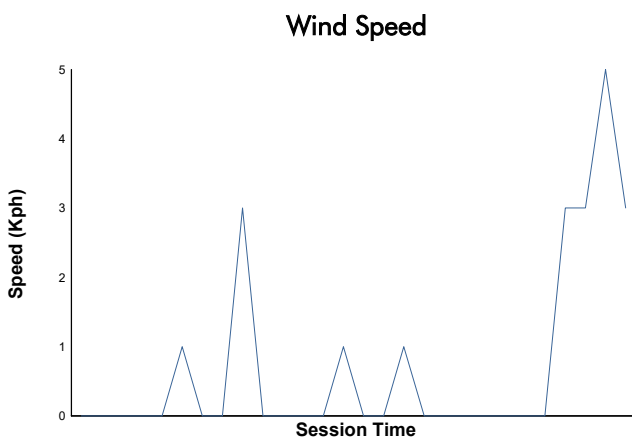

TotalEnergies 6 Hours of Spa-Francorchamps
 Legends of Le Mans
 Qualifying Practice 2
 Weather Report

Track Status: **DRY**