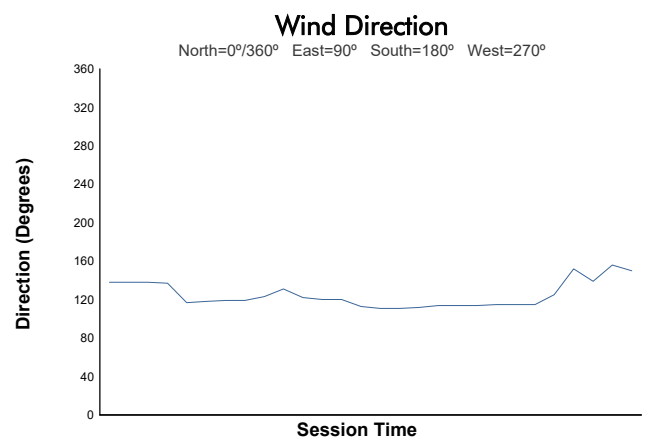

TotalEnergies 6 Hours of Spa-Francorchamps
 Legends of Le Mans
 Qualifying Practice 2
 Weather Report

Track Status: **DRY**