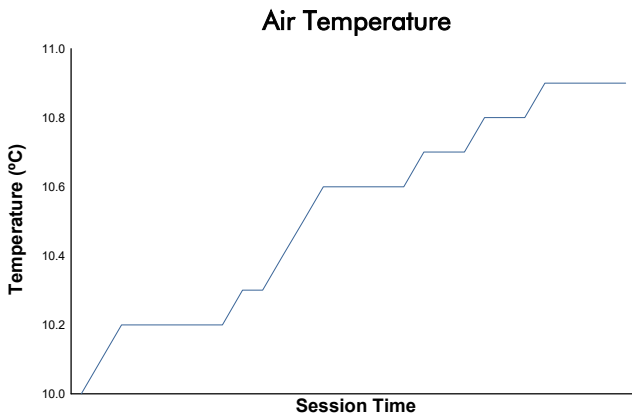

TotalEnergies 6 Hours of Spa-Francorchamps
 Legends of Le Mans
 Qualifying Practice 2
 Weather Report

Track Status: **DRY**