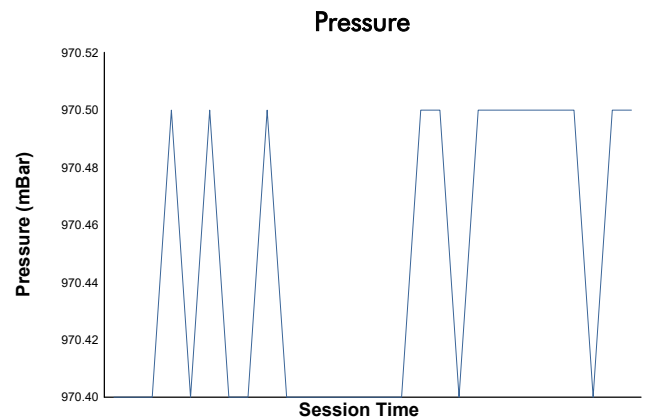

TotalEnergies 6 Hours of Spa-Francorchamps
 Legends of Le Mans
 Qualifying Practice 2
 Weather Report

Track Status: **DRY**