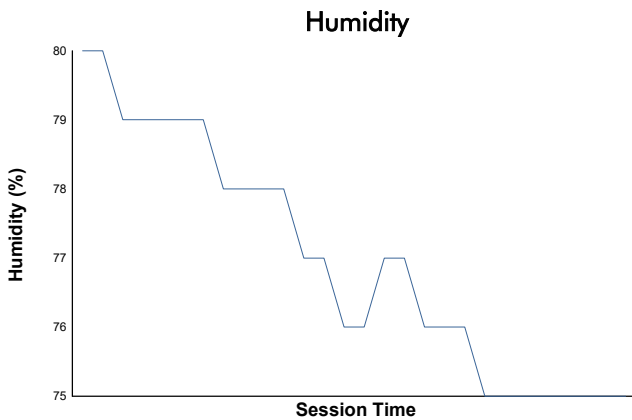

TotalEnergies 6 Hours of Spa-Francorchamps
 Legends of Le Mans
 Qualifying Practice 2
 Weather Report

Track Status: **DRY**