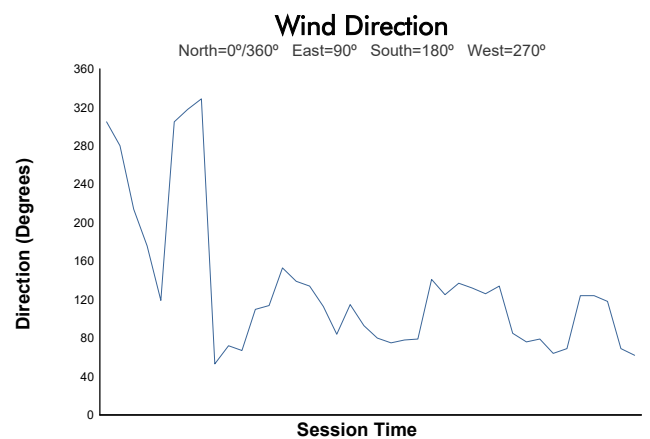

TotalEnergies 6 Hours of Spa-Francorchamps

Legends of Le Mans

Race 1

Weather Report

Track Status: **DRY**