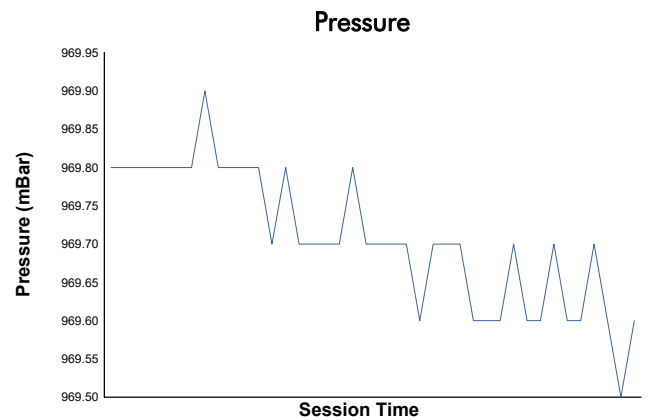

TotalEnergies 6 Hours of Spa-Francorchamps

Legends of Le Mans

Race 1

Weather Report

Track Status: **DRY**