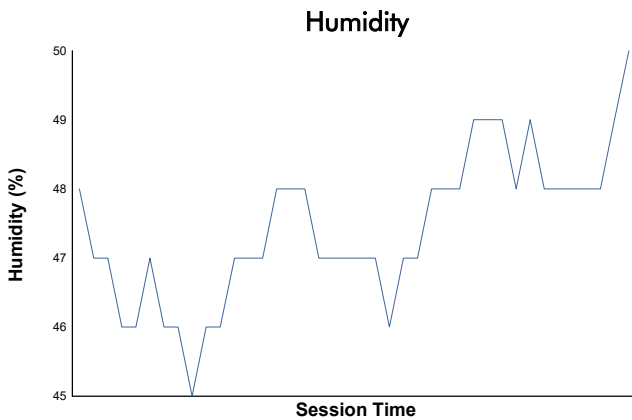

TotalEnergies 6 Hours of Spa-Francorchamps

Legends of Le Mans

Race 1

Weather Report

Track Status: **DRY**