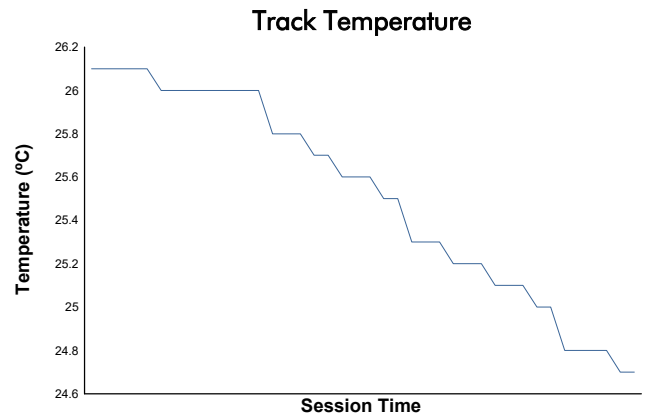

TotalEnergies 6 Hours of Spa-Francorchamps

Legends of Le Mans

Race 1

Weather Report

Track Status: **DRY**