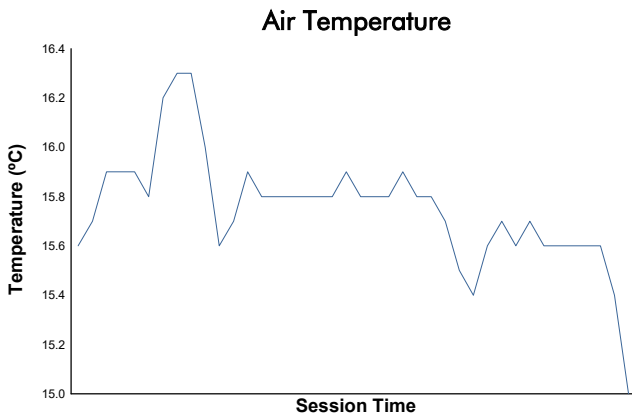

TotalEnergies 6 Hours of Spa-Francorchamps

Legends of Le Mans

Race 1

Weather Report

Track Status: **DRY**