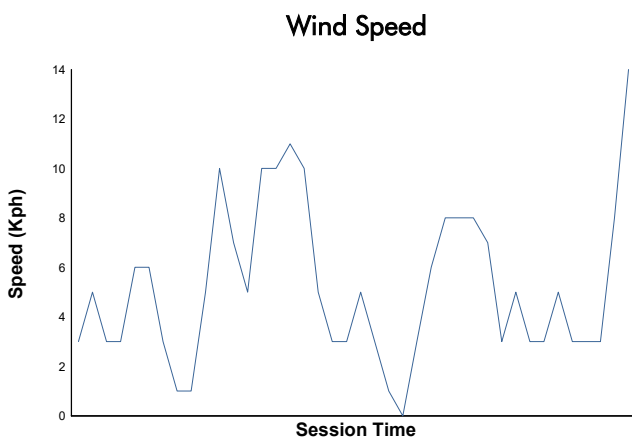

TotalEnergies 6 Hours of Spa-Francorchamps

Legends of Le Mans

Race 1

Weather Report

Track Status: **DRY**