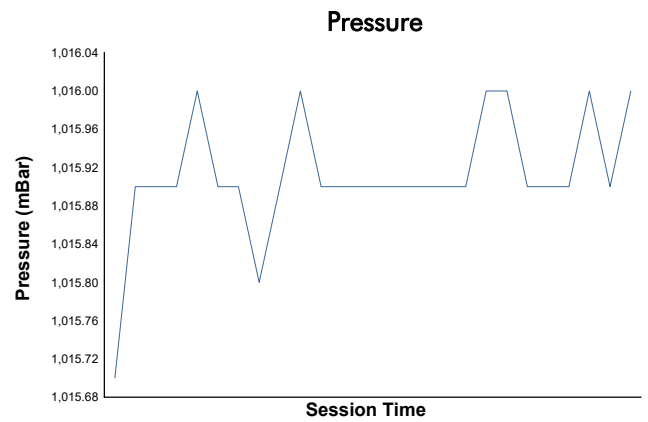

FIA WEC

94^e Edition des 24 Heures du Mans

Qualifying LMP2-LMGT3

Weather Report

Track Status: **DRY**