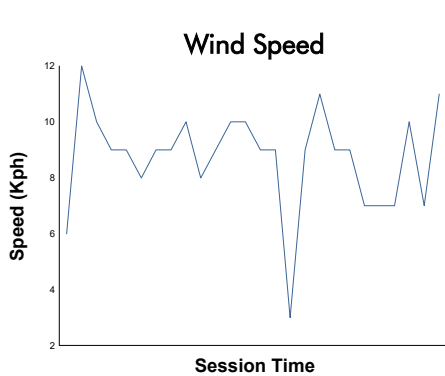

FIA WEC

94^e Edition des 24 Heures du Mans

Qualifying LMP2-LMGT3

Weather Report

Track Status: **DRY**