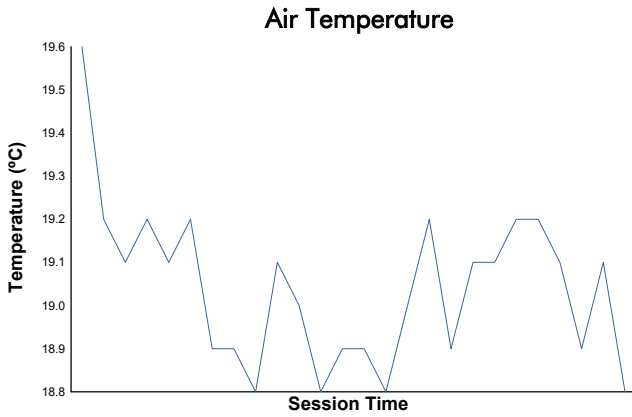

FIA WEC

94^e Edition des 24 Heures du Mans

Qualifying LMP2-LMGT3

Weather Report

Track Status: **DRY**