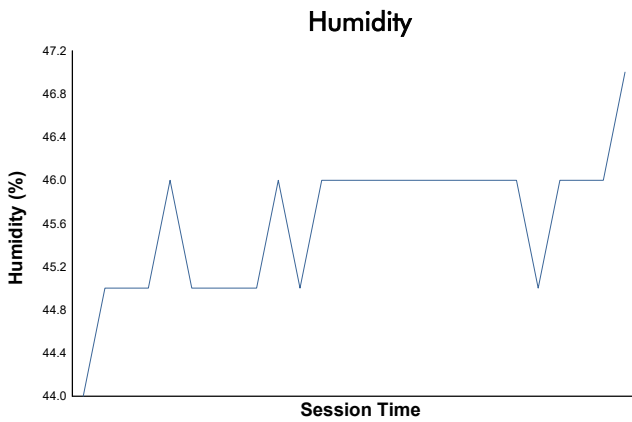

FIA WEC

94^e Edition des 24 Heures du Mans

Qualifying LMP2-LMGT3

Weather Report

Track Status: **DRY**