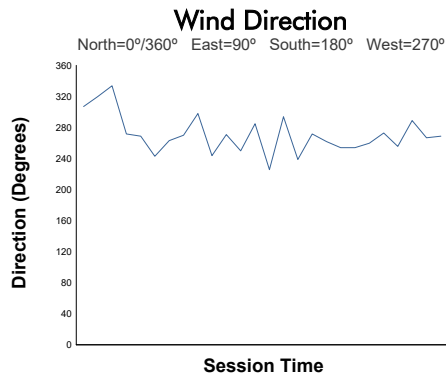

FIA WEC

94^e Edition des 24 Heures du Mans

Qualifying LMP2-LMGT3

Weather Report

Track Status: **DRY**