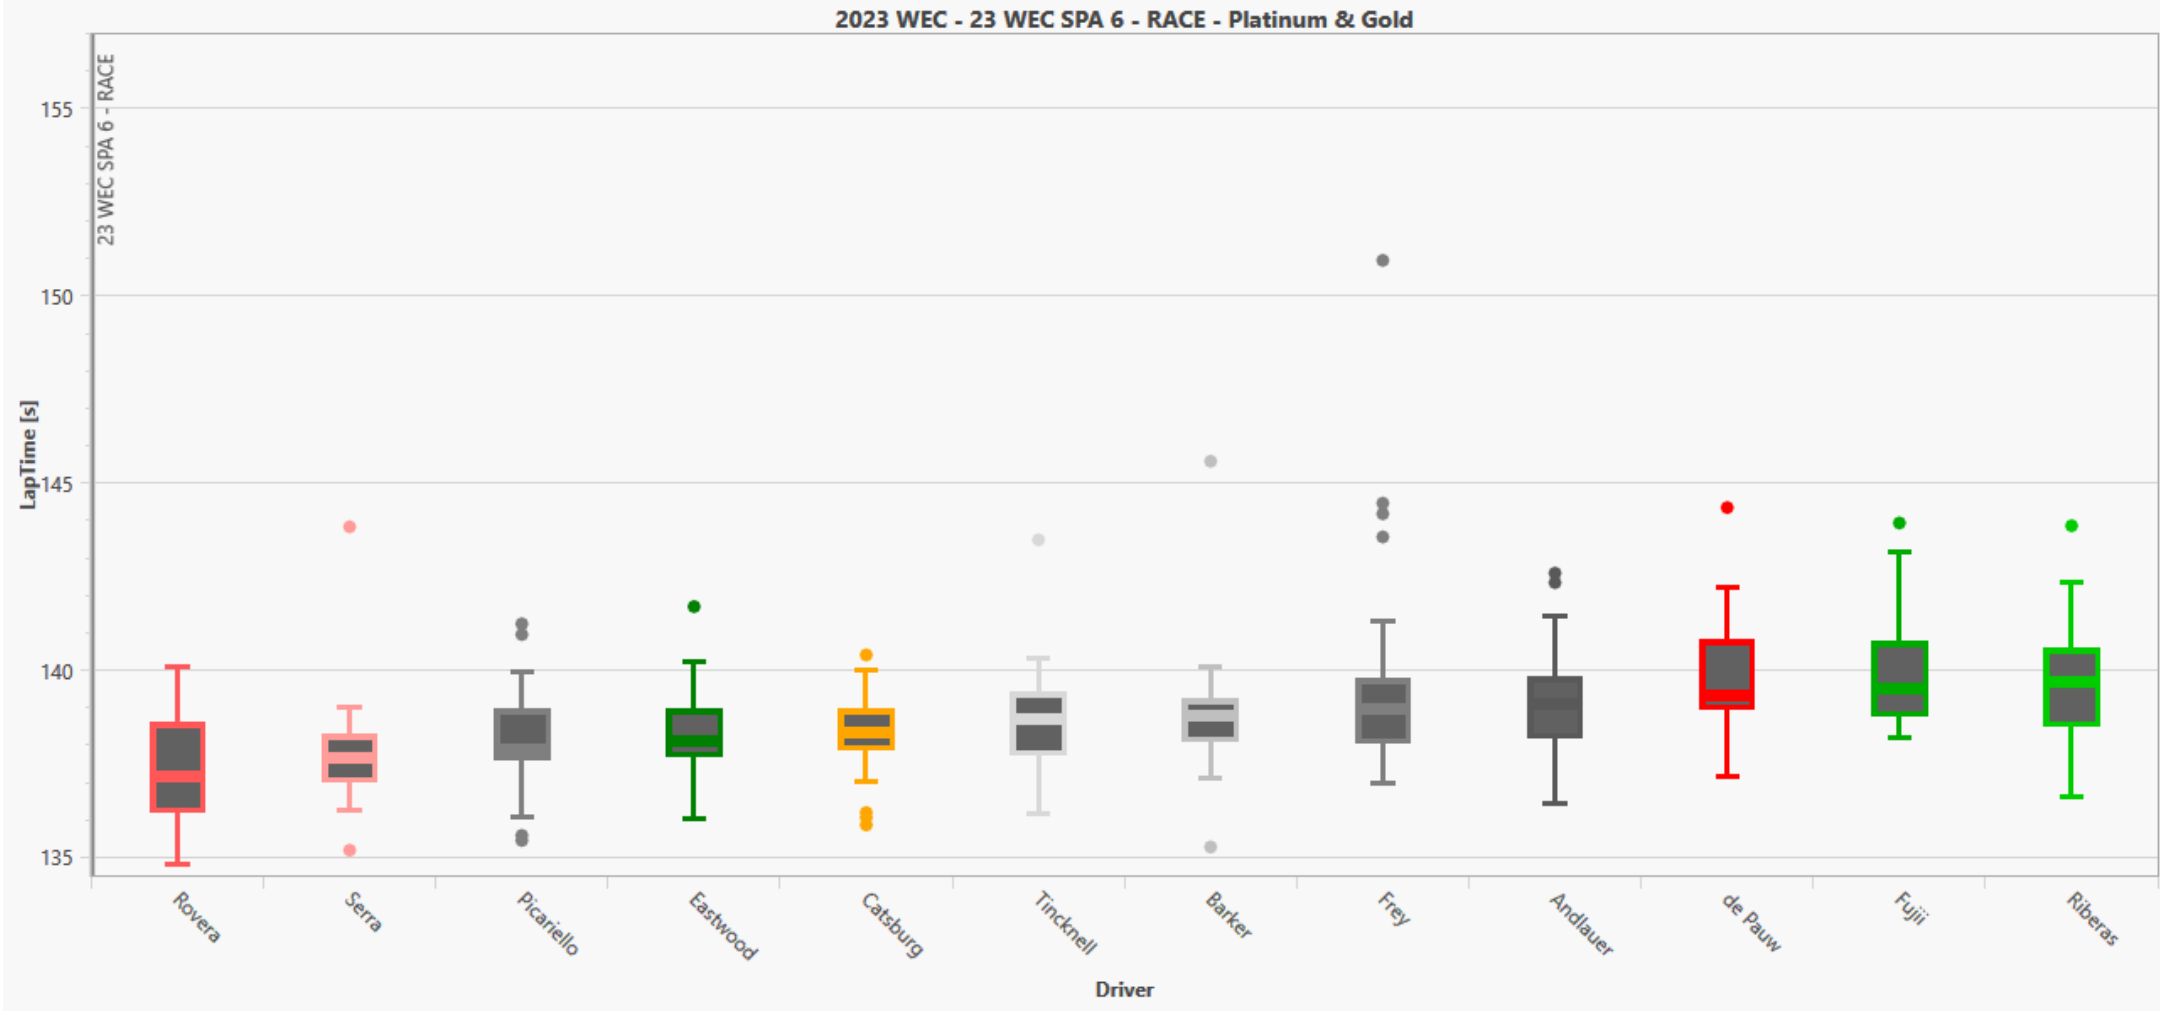

BoxPlot Per Categories | Platinum & Gold

Ordering is done by average lap time