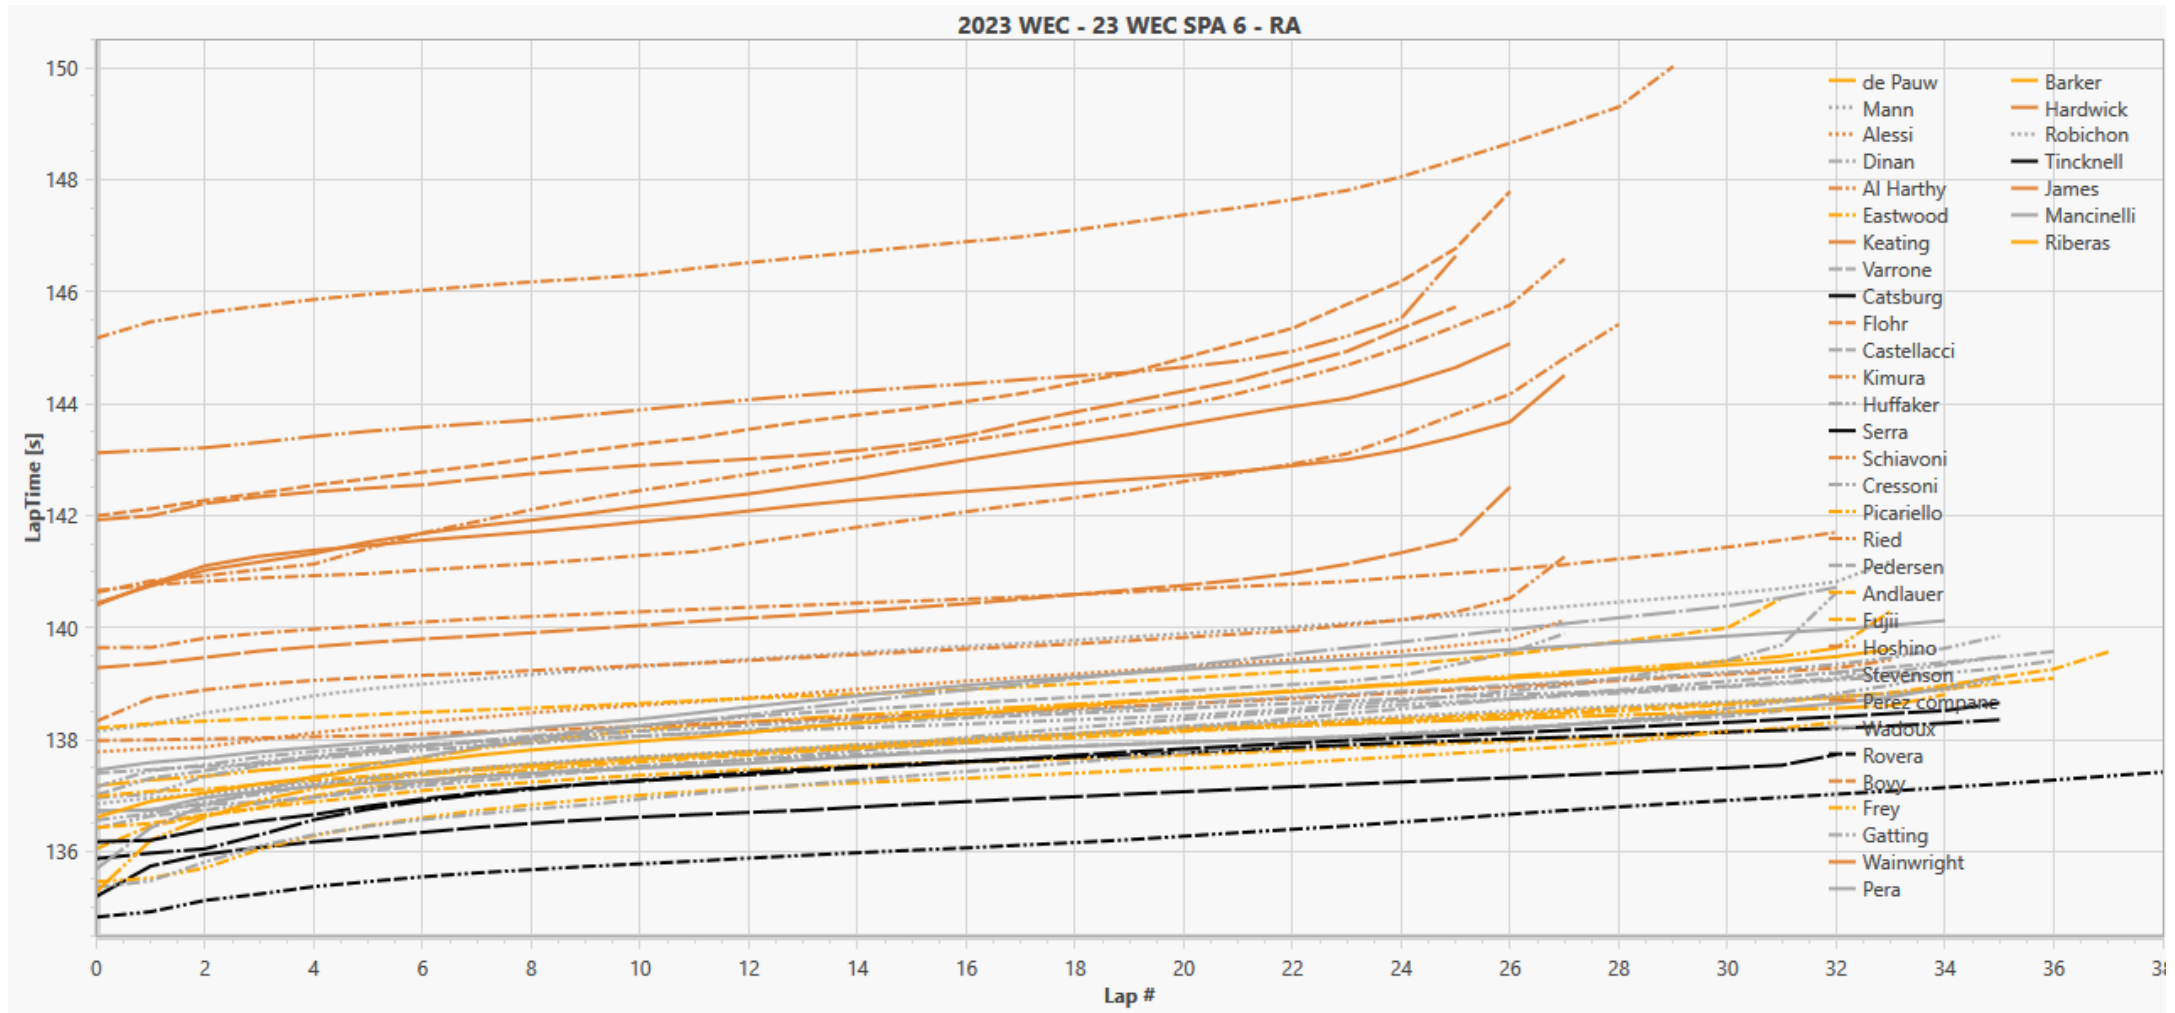

B : Best lap time

B20% : Best 20 % average lap time

RAISING AVERAGE Per Categories | Platinum & Gold

RAISING AVERAGE Per Categories | Silver

RAISING AVERAGE Per Categories | Bronze

RAISING AVERAGE ALL | All Categories

This view is for an overview of driver categories

BoxPlot Per Categories | Platinum & Gold

Ordering is done by average lap time

BoxPlot Per Categories | Silver

Ordering is done by average lap time

BoxPlot Per Categories | Bronze