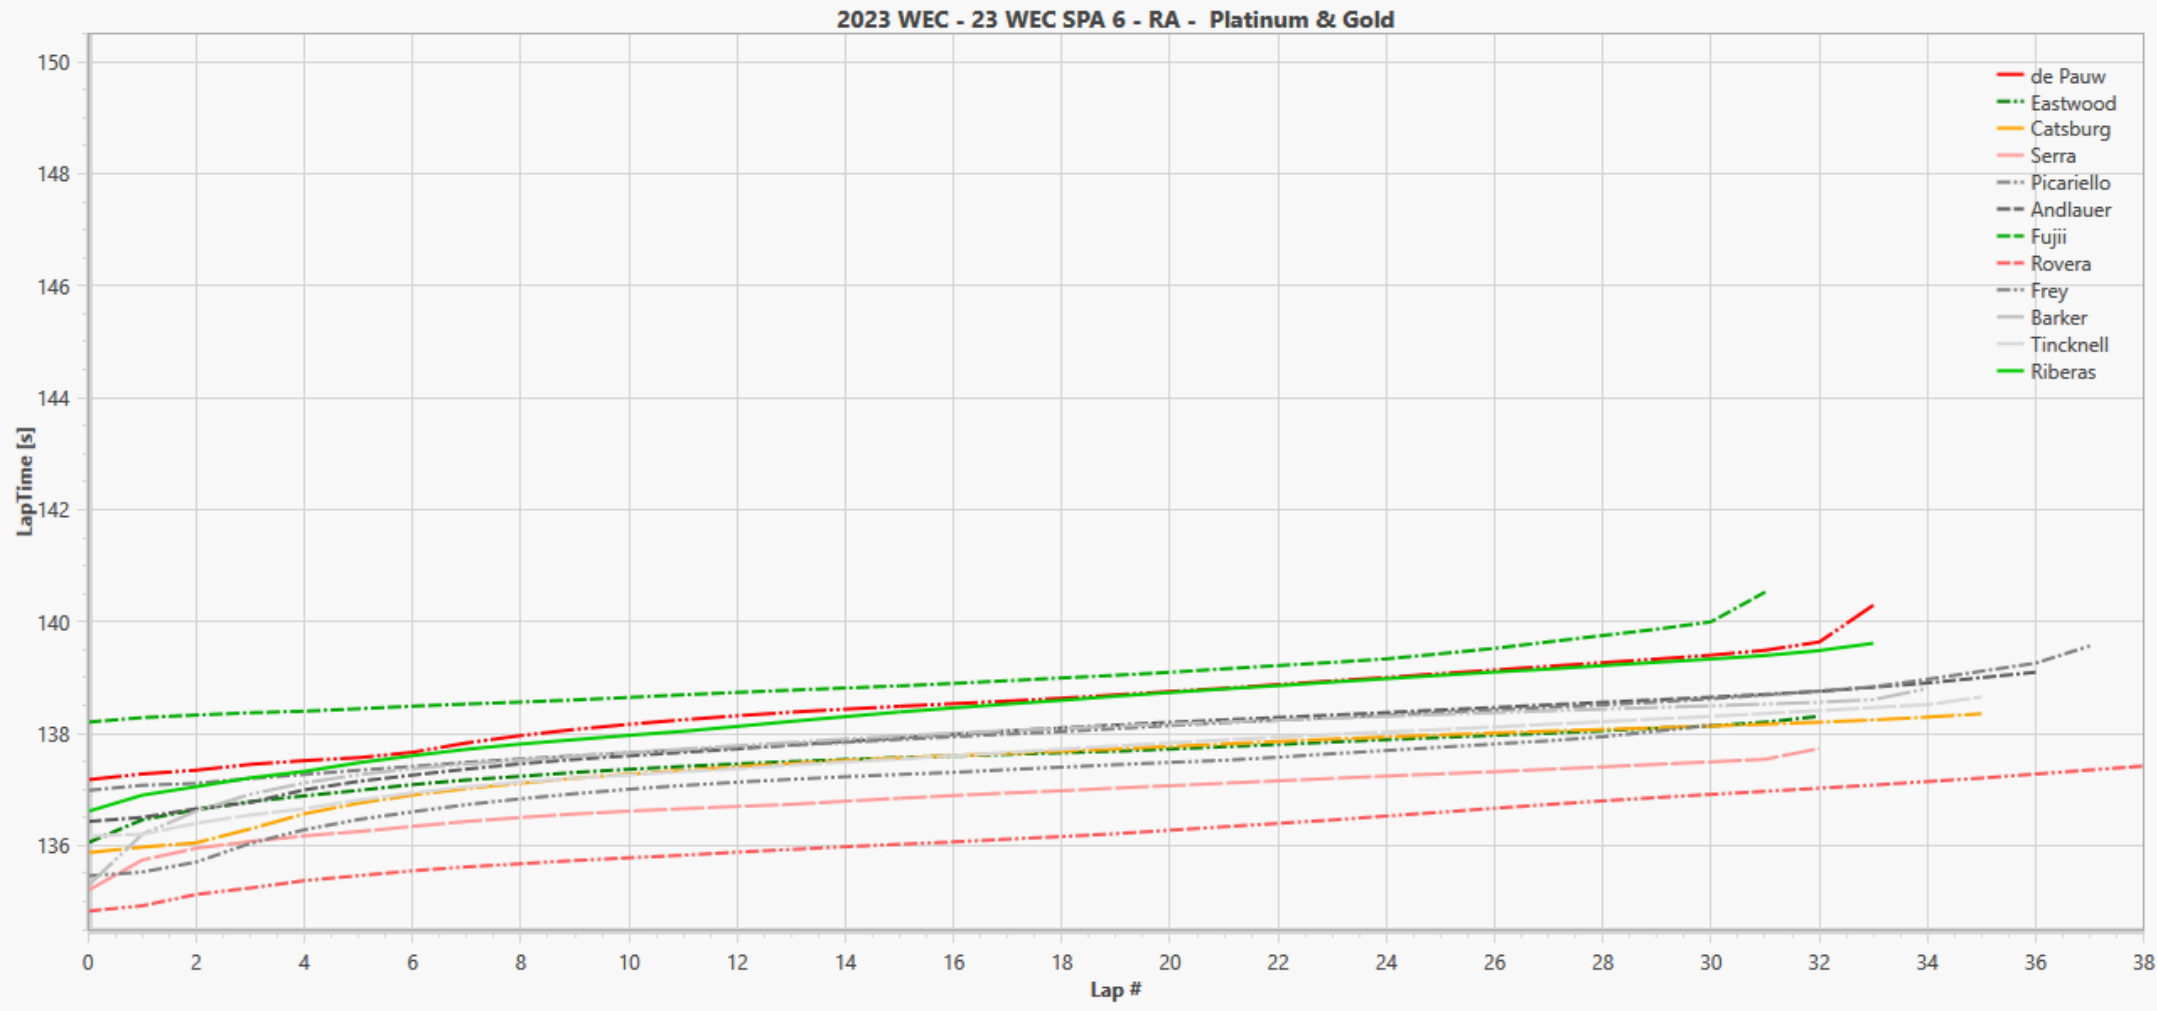

B : Best lap time

B20% : Best 20 % average lap time

RAISING AVERAGE Per Categories | Platinum & Gold