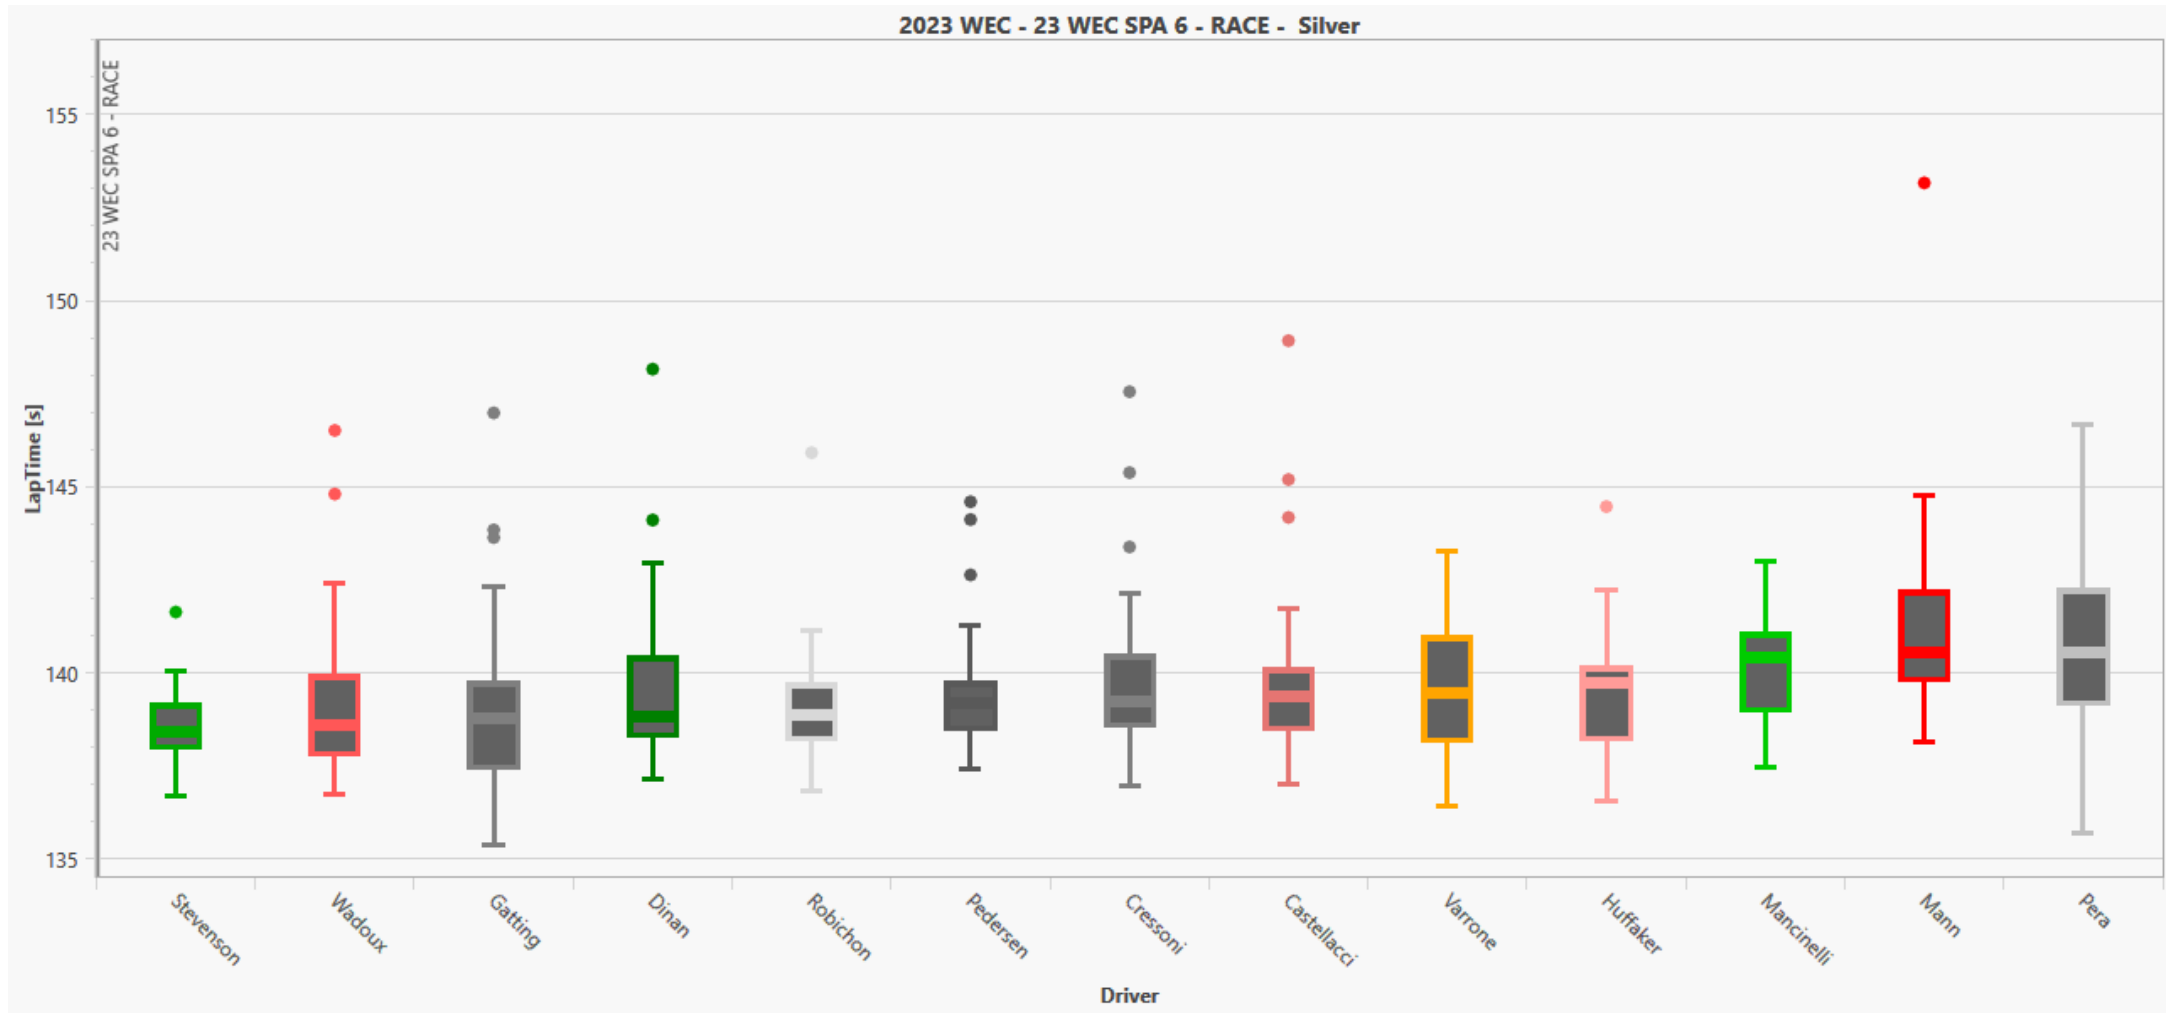

BoxPlot Per Categories | Silver

Ordering is done by average lap time