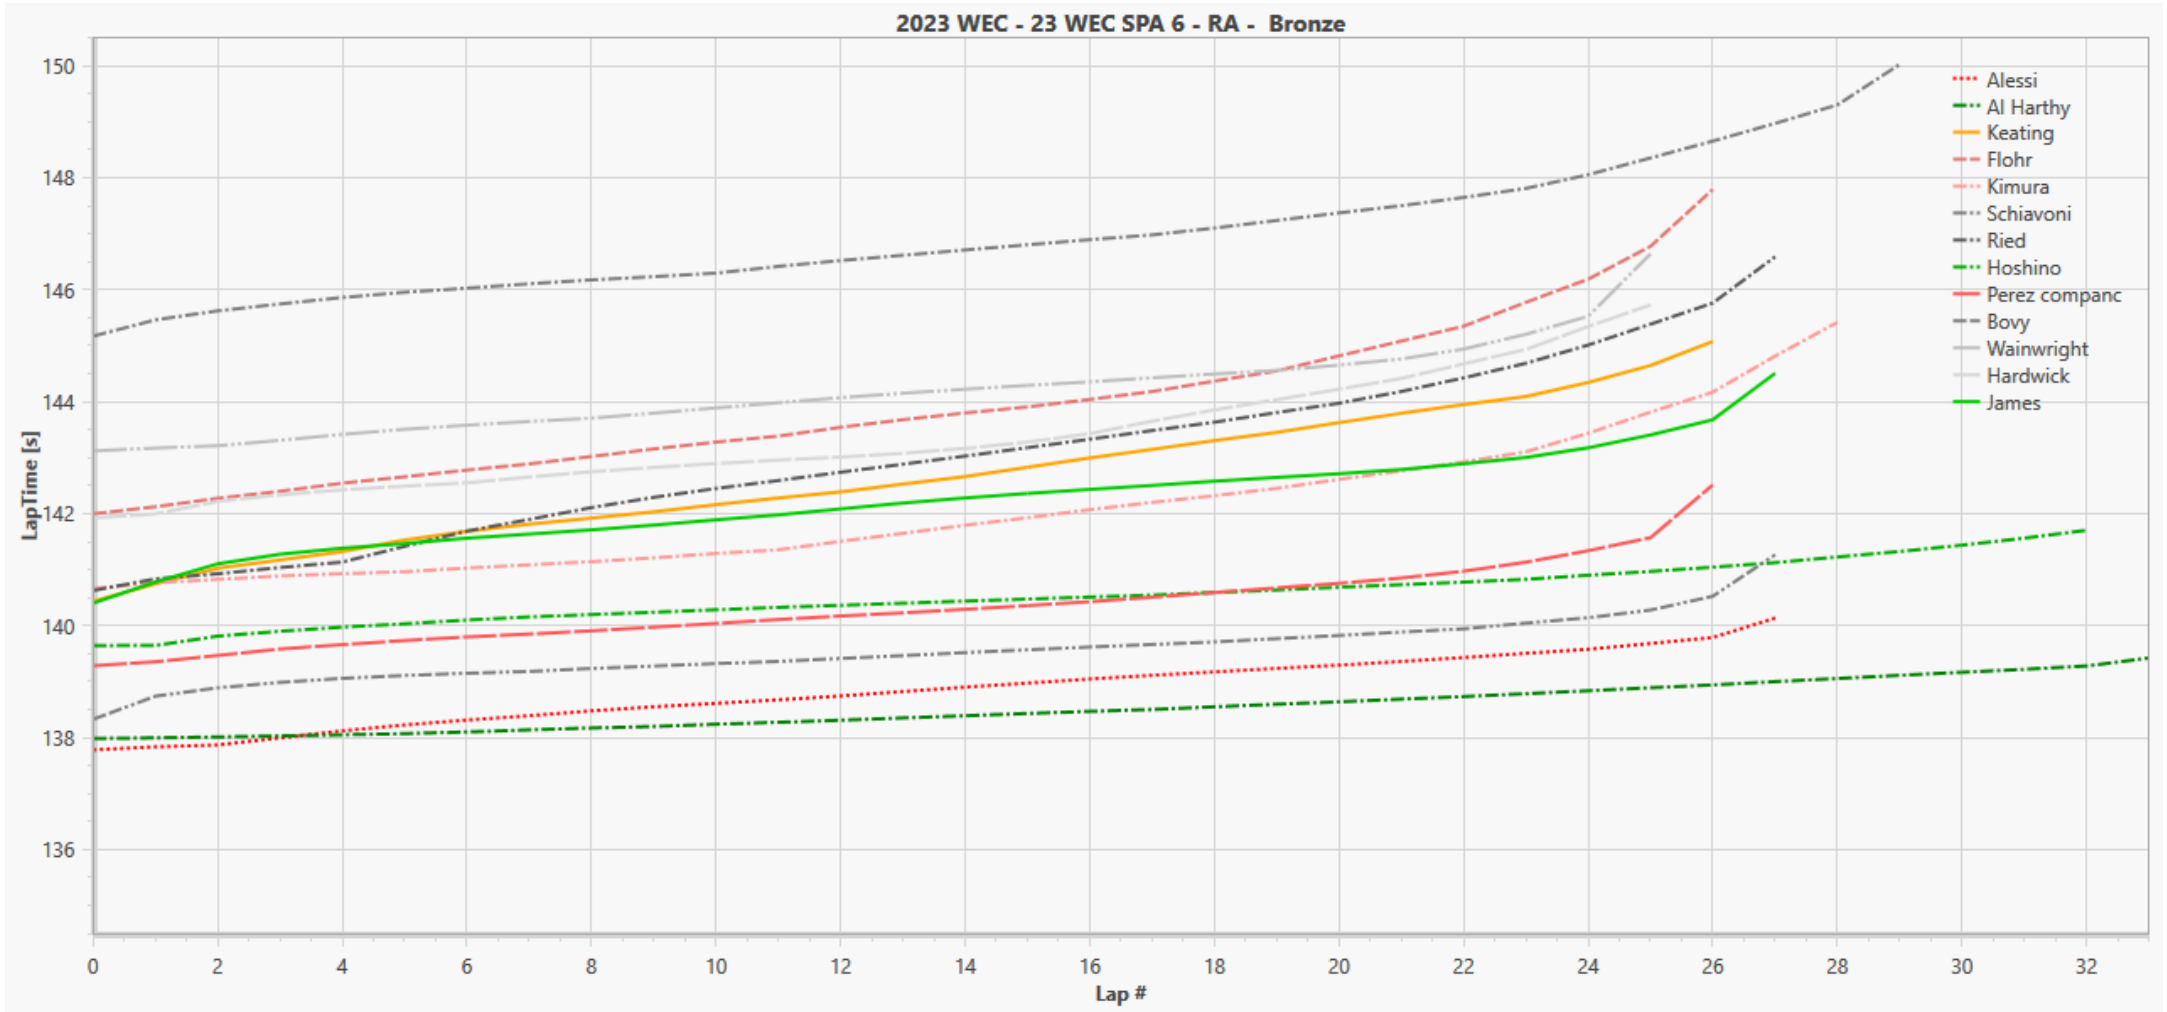

RAISING AVERAGE Per Categories | Bronze