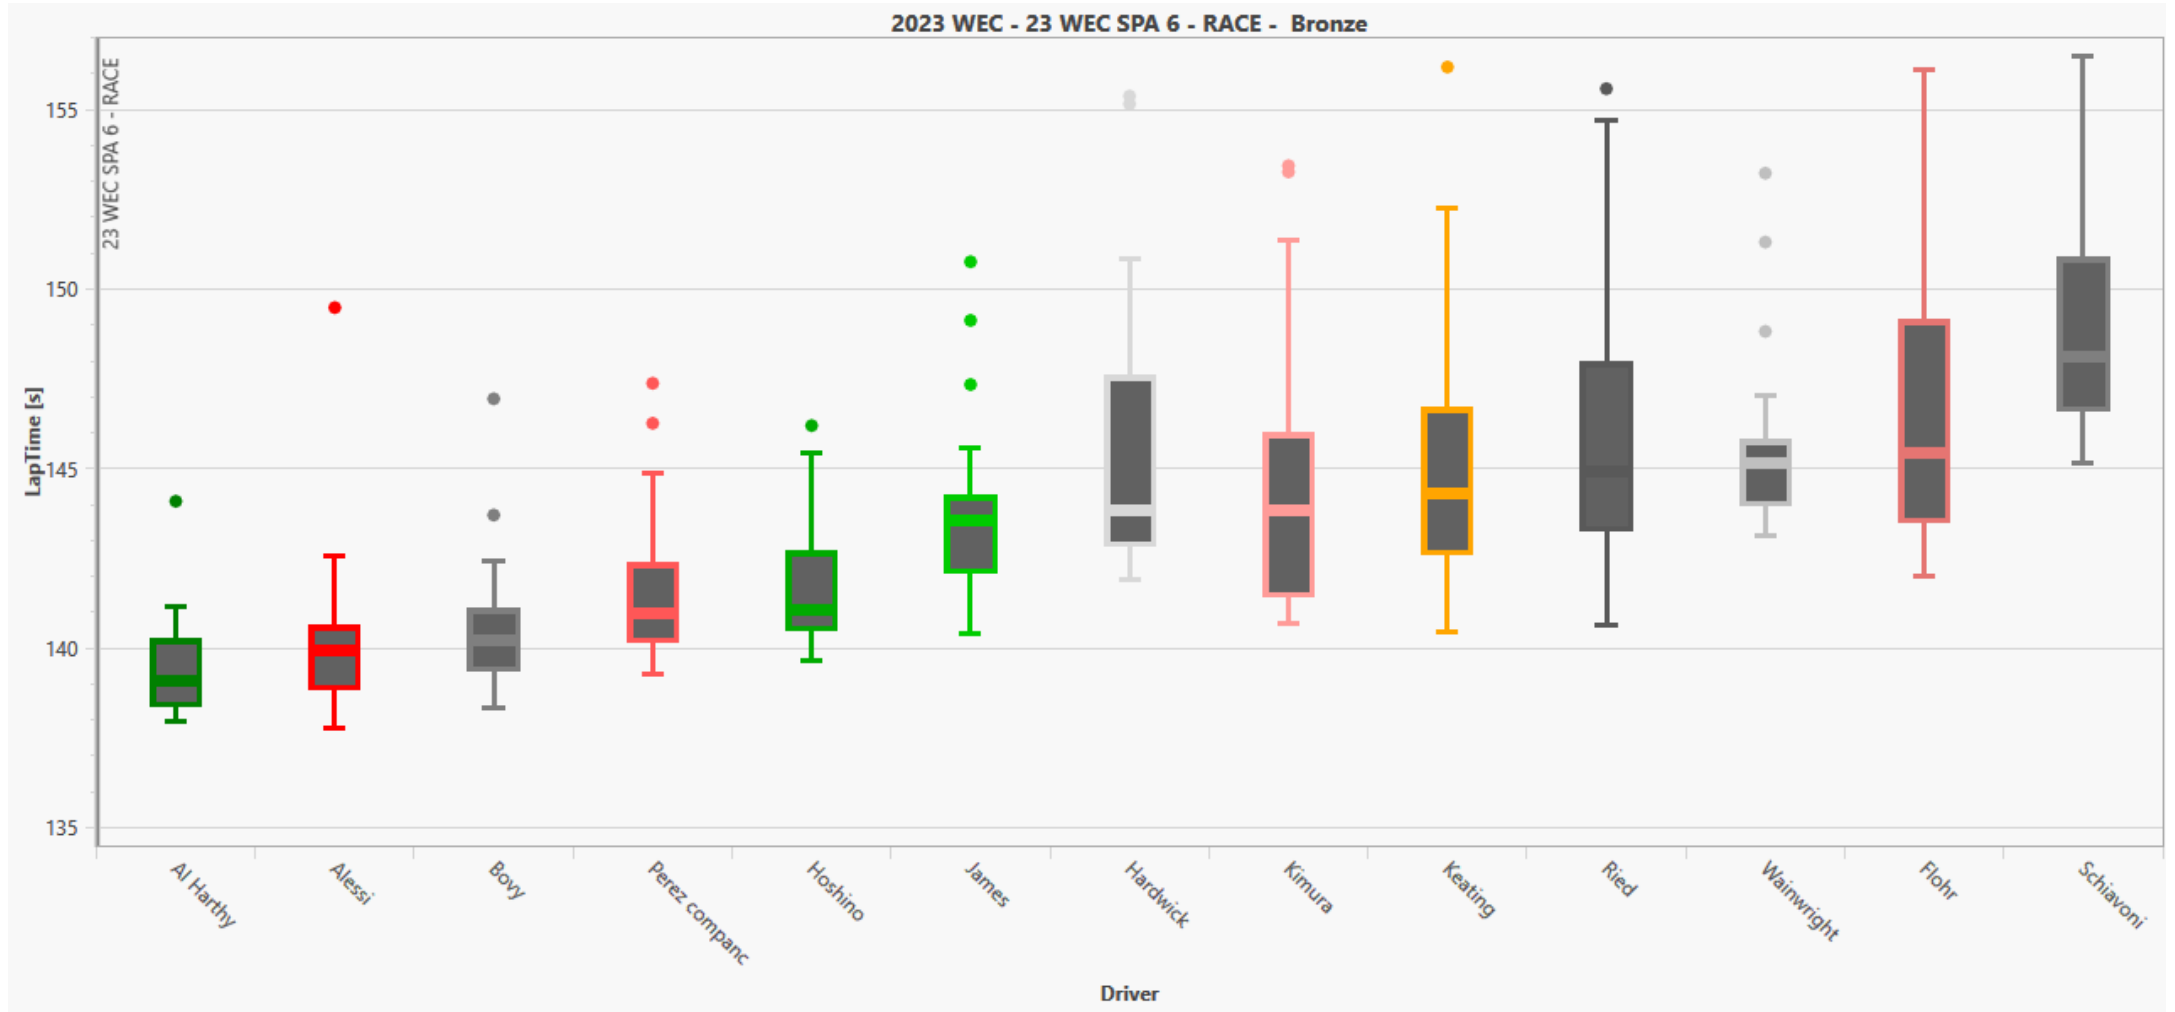

This view is for an overview of driver categories

BoxPlot Per Categories | Platinum & Gold

Ordering is done by average lap time

BoxPlot Per Categories | Silver

Ordering is done by average lap time

BoxPlot Per Categories | Bronze