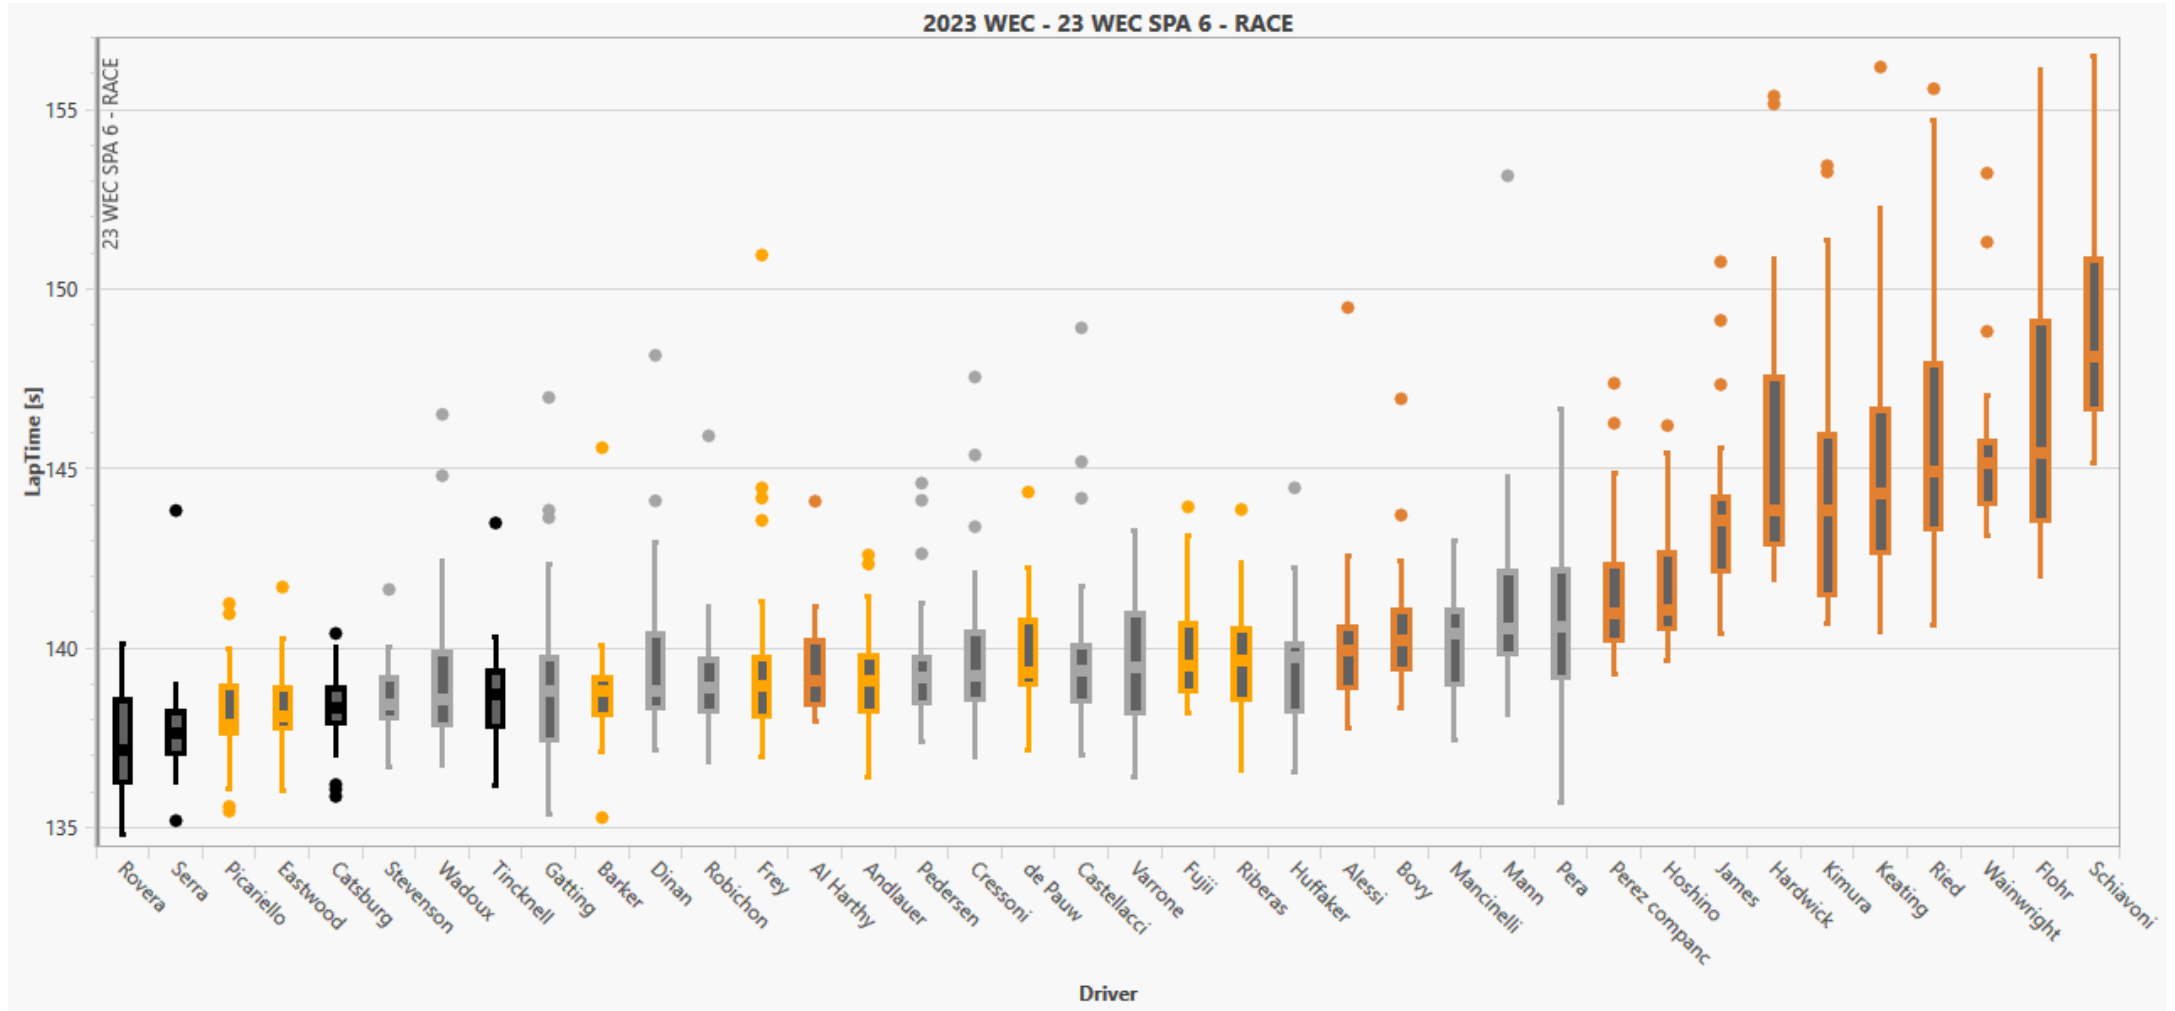

BoxPlot All | All Categories

Ordering is done by average lap time

This view is for an overview of driver categories