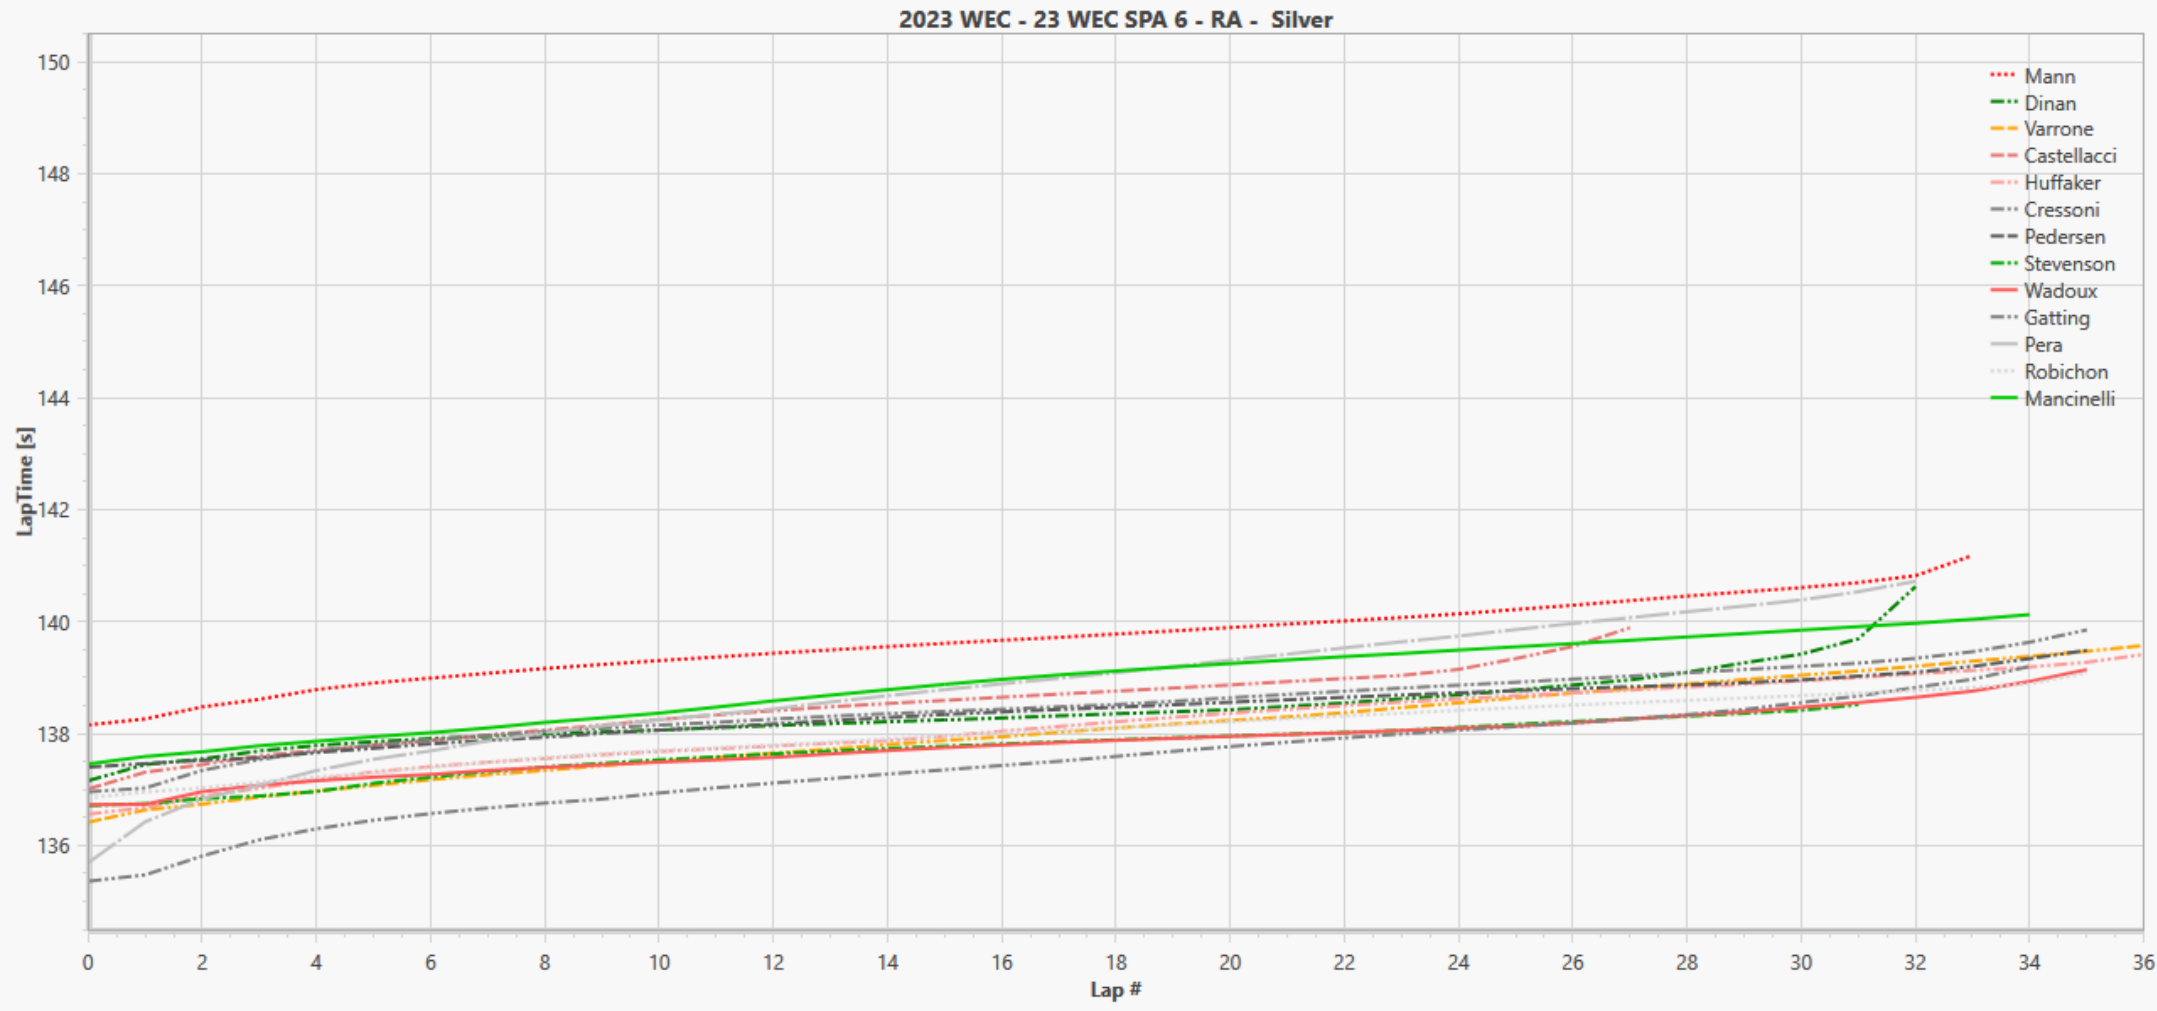

RAISING AVERAGE Per Categories | Silver